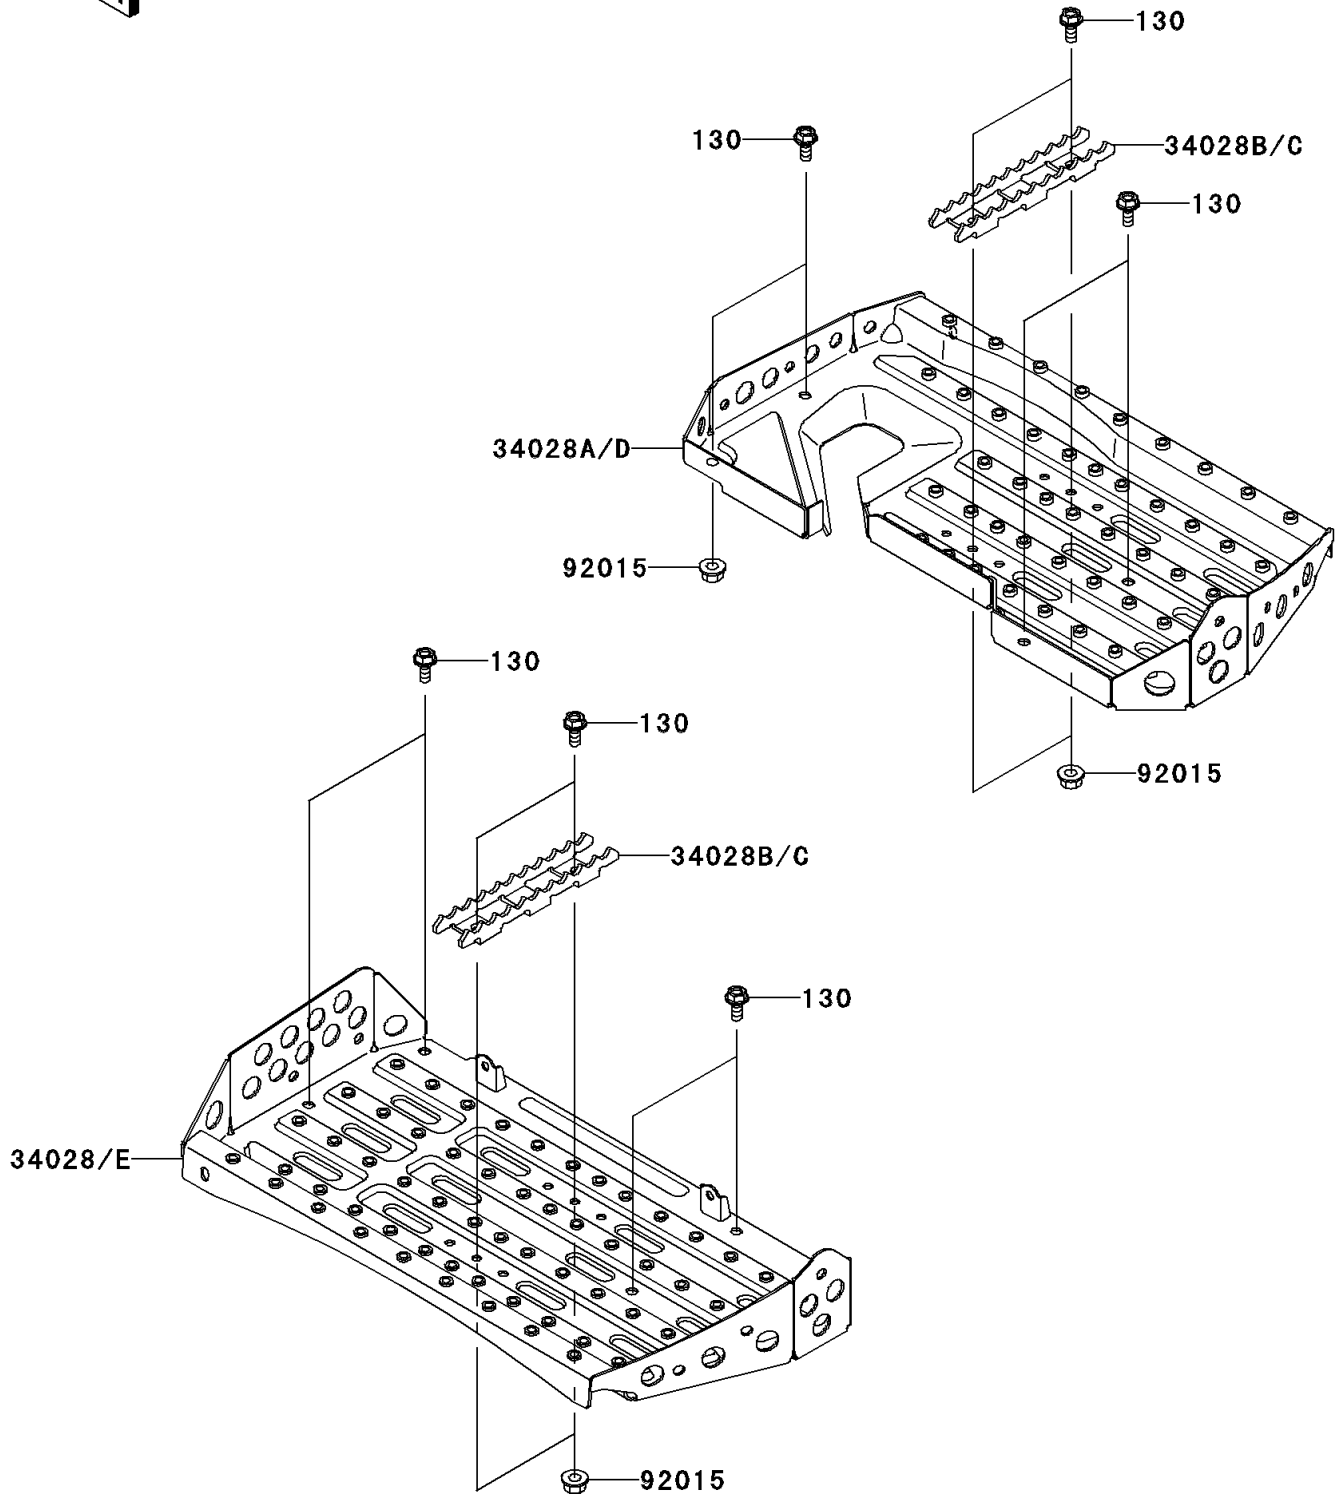

2006 Brute Force® 650 4x4 Realtree Hardwoods Green® HD™ PARTS DIAGRAM

Footrests

F2160

2006 Brute Force® 650 4x4 Realtree Hardwoods Green® HD™ PARTS LIST

Footrests

ITEM NAME	PART NUMBER	QUANTITY
BOLT-FLANGED,6X14 (Ref # 130)	130BB0614	1
STEP,FOOT PEG,BLACK (Ref # 34028C)	34028-1487-10	1
STEP,RH,BLACK (Ref # 34028D)	34028-1513-10	1
STEP,LH,BLACK (Ref # 34028E)	34028-1521-10	1
NUT,FLANGED,6MM (Ref # 92015)	92015-1367	1