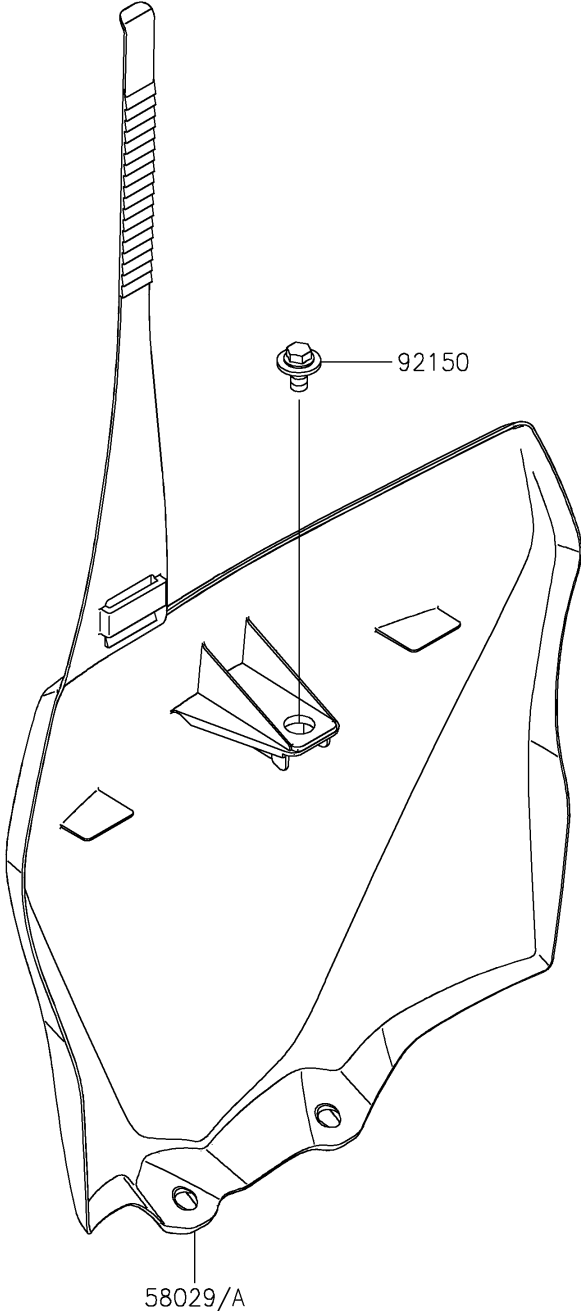

## 2019 KX™100 PARTS DIAGRAM

Accessory

F2910

## 2019 KX™100 PARTS LIST

Accessory

ITEM NAME	PART NUMBER	QUANTITY
PLATE-NUMBER,B.WHITE (Ref # 58029)	58029-0011-266	1
BOLT,6X12 (Ref # 92150)	92150-1435	1