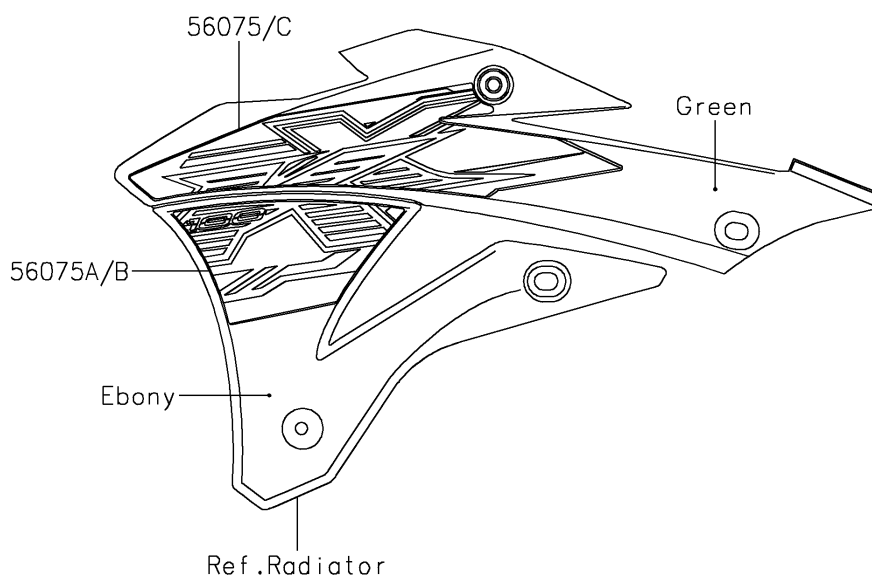

2019 KX™100 PARTS DIAGRAM

Decals(FKF)

F2861

2019 KX™100 PARTS LIST

Decals(FKF)

ITEM NAME	PART NUMBER	QUANTITY
MARK,NUMBER PLATE (Ref # 56054)	56054-2260	1
PATTERN,SHROUD,LH,UPP (Ref # 56075)	56075-4467	1
PATTERN,SHROUD,RH,LWR (Ref # 56075A)	56075-4470	1
PATTERN,SHROUD,LH,LWR (Ref # 56075B)	56075-4471	1
PATTERN,SHROUD,RH,UPP (Ref # 56075C)	56075-4472	1