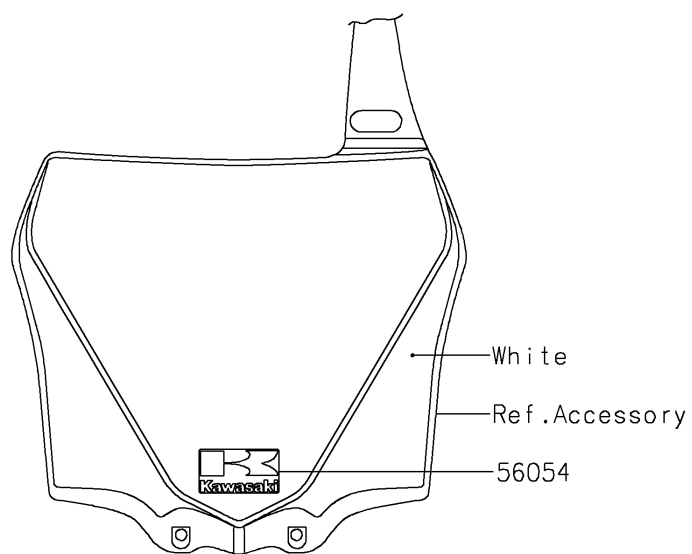

2019 KX™100 PARTS DIAGRAM

Decals(FKF)

F2861

2019 KX™100 PARTS LIST

Decals(FKF)

ITEM NAME	PART NUMBER	QUANTITY
MARK,NUMBER PLATE (Ref # 56054)	56054-2260	1
PATTERN,SHROUD,LH,UPP (Ref # 56075)	56075-4467	1
PATTERN,SHROUD,RH,LWR (Ref # 56075A)	56075-4470	1
PATTERN,SHROUD,LH,LWR (Ref # 56075B)	56075-4471	1
PATTERN,SHROUD,RH,UPP (Ref # 56075C)	56075-4472	1