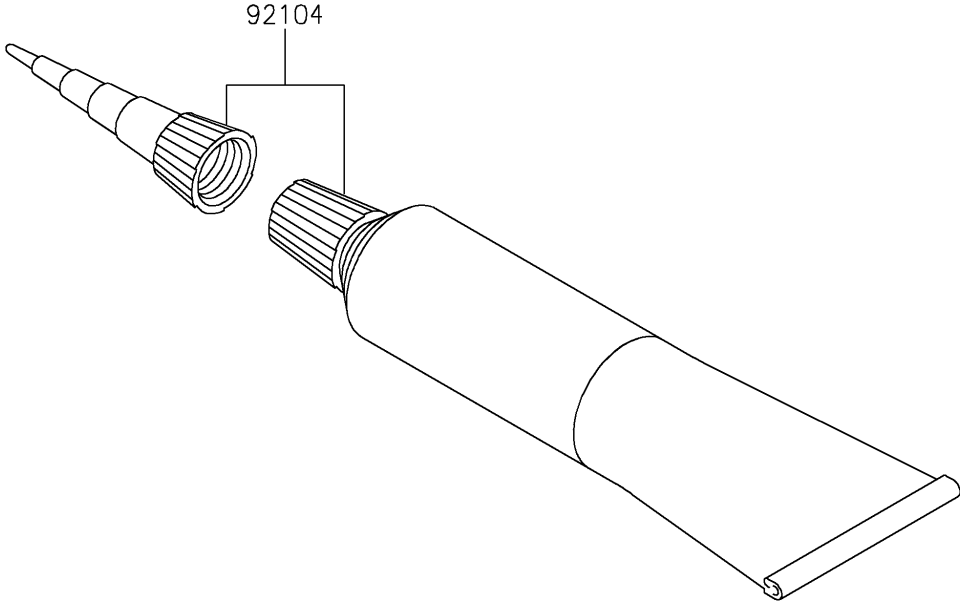

2019 KX™100 PARTS DIAGRAM

Owner's Tools

F2810

2019 KX™100 PARTS LIST

Owner's Tools

ITEM NAME	PART NUMBER	QUANTITY
GASKET-LIQUID,TB1105B,SILVER (Ref # 92104)	92104-002	1
TOOL-WRENCH,PLUG,21MM (Ref # 92110)	92110-0571	1