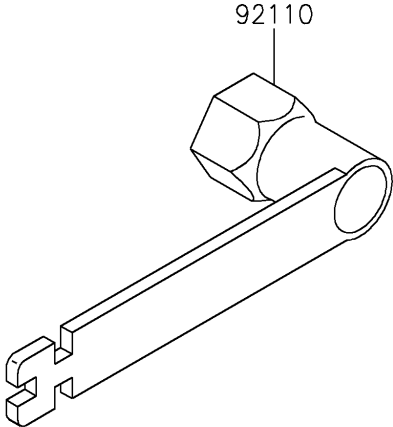

2019 KX™100 PARTS DIAGRAM

Owner's Tools

F2810

2019 KX™100 PARTS LIST

Owner's Tools

ITEM NAME	PART NUMBER	QUANTITY
GASKET-LIQUID,TB1105B,SILVER (Ref # 92104)	92104-002	1
TOOL-WRENCH,PLUG,21MM (Ref # 92110)	92110-0571	1