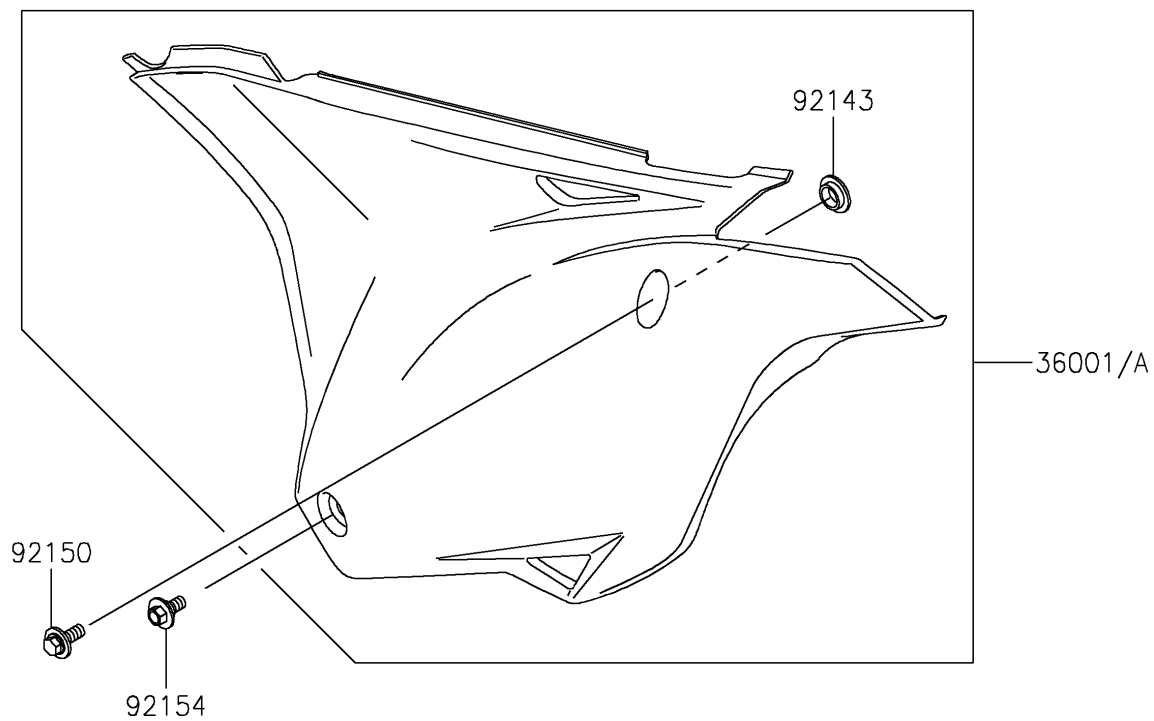

## 2019 KX™100 PARTS DIAGRAM

Side Covers

F2611

## 2019 KX™100 PARTS LIST

Side Covers

ITEM NAME	PART NUMBER	QUANTITY
COVER-SIDE,LH,B.WHITE (Ref # 36001)	36001-0591-266	1
COVER-SIDE,RH,B.WHITE (Ref # 36001B)	36001-0592-266	1
COLLAR (Ref # 92143)	92143-1196	1
BOLT,FLANGED,6X16 (Ref # 92150)	92150-1506	1
BOLT,FLANGED,6X9 (Ref # 92154)	92154-0546	1