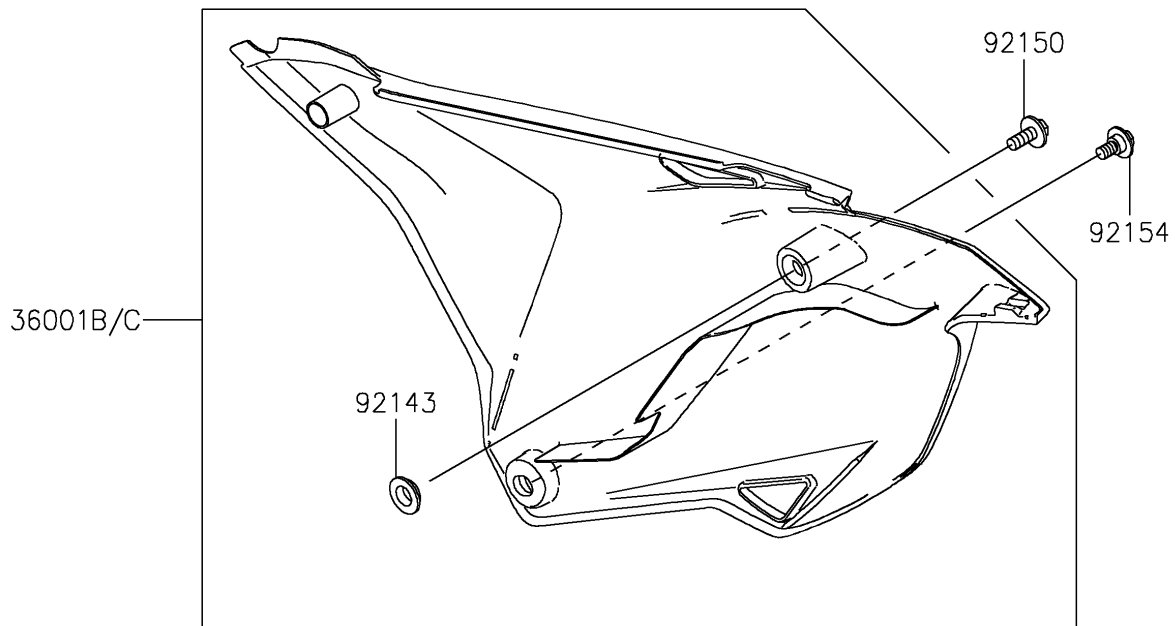

## 2019 KX™100 PARTS DIAGRAM

Side Covers

F2611

## 2019 KX™100 PARTS LIST

Side Covers

ITEM NAME	PART NUMBER	QUANTITY
COVER-SIDE,LH,B.WHITE (Ref # 36001)	36001-0591-266	1
COVER-SIDE,RH,B.WHITE (Ref # 36001B)	36001-0592-266	1
COLLAR (Ref # 92143)	92143-1196	1
BOLT,FLANGED,6X16 (Ref # 92150)	92150-1506	1
BOLT,FLANGED,6X9 (Ref # 92154)	92154-0546	1