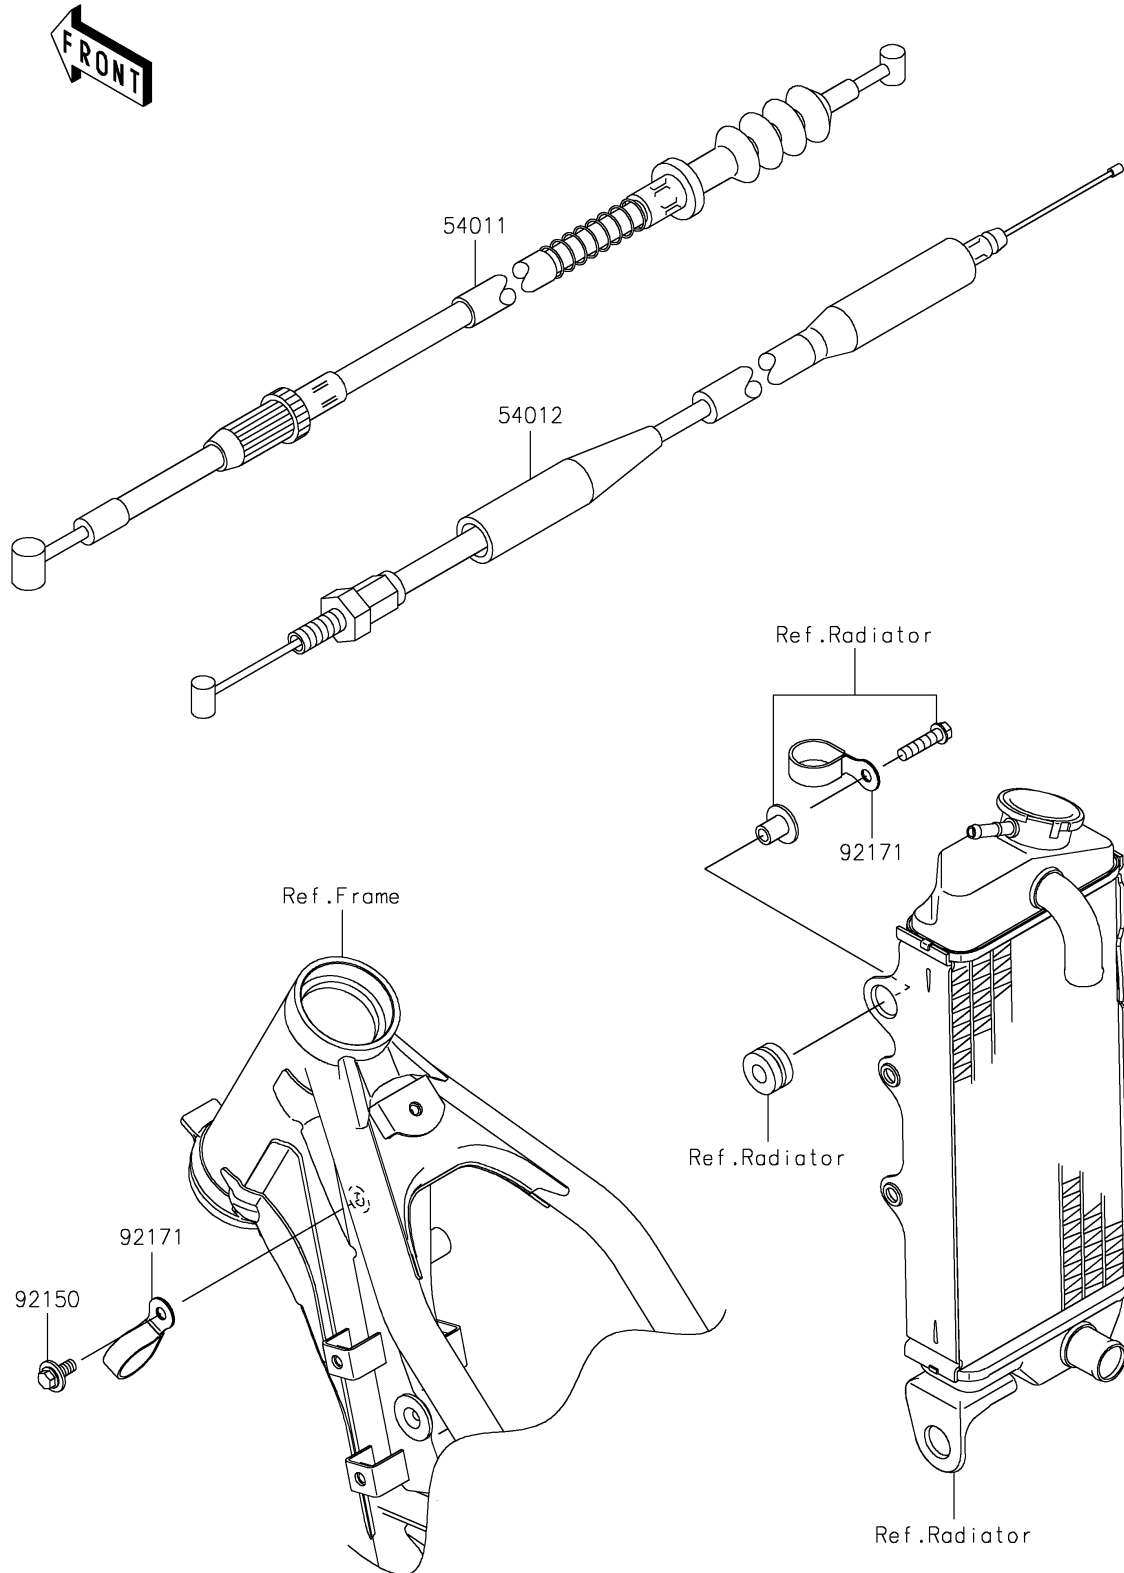

2019 KX™100 PARTS DIAGRAM

Cables

F2540

2019 KX™100 PARTS LIST

Cables

ITEM NAME	PART NUMBER	QUANTITY
CABLE-CLUTCH (Ref # 54011)	54011-0572	1
CABLE-THROTTLE (Ref # 54012)	54012-0595	1
BOLT,6X14 (Ref # 92150)	92150-1340	1
CLAMP (Ref # 92171)	92171-1279	1