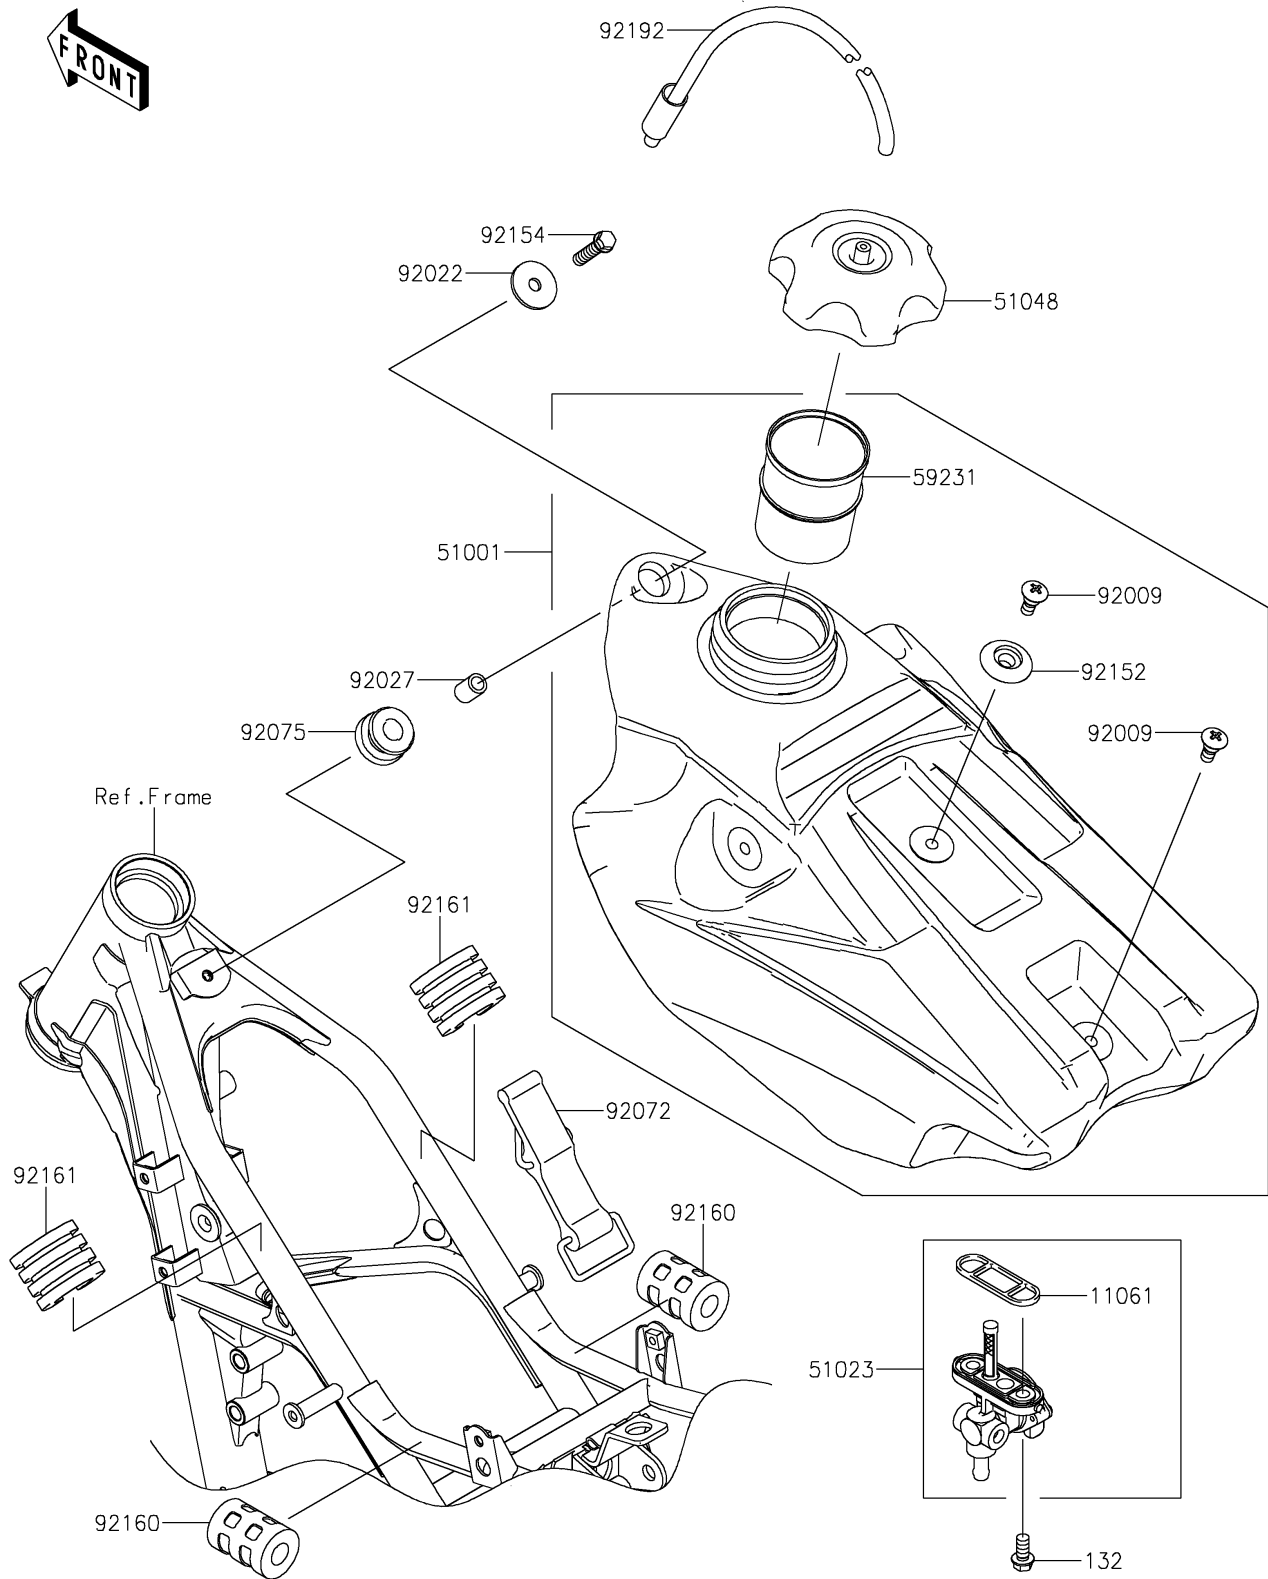

2019 KX™100 PARTS DIAGRAM

Fuel Tank

F2410

2019 KX™100 PARTS LIST

Fuel Tank

ITEM NAME	PART NUMBER	QUANTITY
GASKET,FUEL TAP (Ref # 11061)	11061-0181	1
BOLT-FLANGED-SMALL,6X12 (Ref # 132)	132BA0612	1
TANK-COMP-FUEL (Ref # 51001)	51001-0776	1
TAP-ASSY,FUEL (Ref # 51023)	51023-0024	1
CAP-ASSY-TANK,FUEL (Ref # 51048)	51048-0009	1
FILLER (Ref # 59231)	59231-0019	1
SCREW,6MM (Ref # 92009)	92009-1971	1
WASHER,6.5X24X2 (Ref # 92022)	92022-1690	1
COLLAR,6.8X10X14 (Ref # 92027)	92027-1966	1
BAND,FUEL TANK (Ref # 92072)	92072-1229	1
DAMPER (Ref # 92075)	92075-1787	1
COLLAR (Ref # 92152)	92152-1346	1
BOLT,FLANGED,6X25 (Ref # 92154)	92154-0520	1
DAMPER,FUEL TANK (Ref # 92160)	92160-1236	1
DAMPER,FUEL TANK (Ref # 92161)	92161-1175	1
TUBE (Ref # 92192)	92192-0161	1