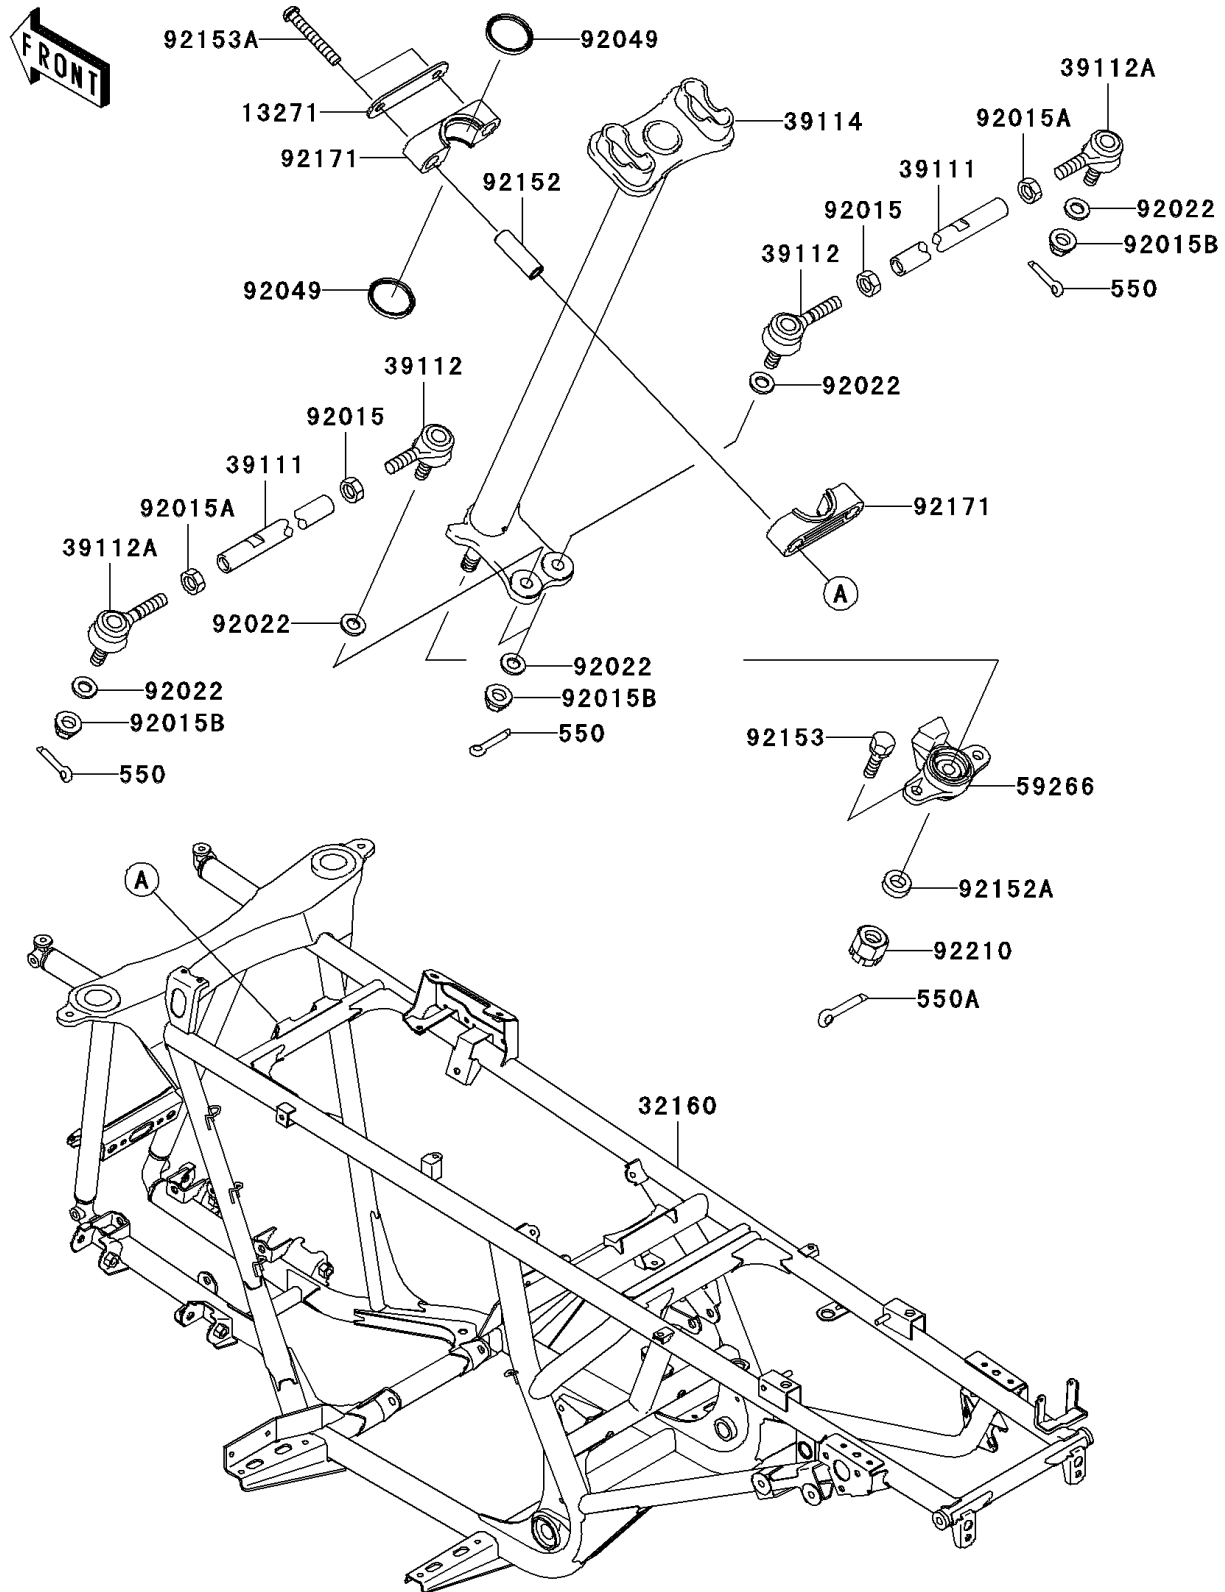

2006 Brute Force® 650 4x4 Realtree Hardwoods Green® HD™ PARTS DIAGRAM

Frame

F2120

2006 Brute Force® 650 4x4 Realtree Hardwoods Green® HD™ PARTS LIST

Frame

ITEM NAME	PART NUMBER	QUANTITY
PIN-COTTER,2.0X15 (Ref # 550)	550AA2015	1
PIN-COTTER,3.0X25 (Ref # 550A)	550AA3025	1
PLATE,STEERING (Ref # 13271)	13271-0419	1
FRAME-COMP (Ref # 32160)	32160-0002	1
ROD-TIE (Ref # 39111)	39111-1090	1
RODEND-TIE (Ref # 39112)	39112-1083	1
RODEND-TIE (Ref # 39112A)	39112-1085	1
SHAFT-COMP-STRG (Ref # 39114)	39114-0007	1
JOINT-BALL (Ref # 59266)	59266-1125	1
NUT,LOCK,10MM (Ref # 92015)	92015-1460	1
NUT,LOCK,10MM (Ref # 92015A)	92015-1494	1
NUT,LOCK,FLANGED,10MM (Ref # 92015B)	92015-1717	1
WASHER,10.2X20X1.5 (Ref # 92022)	92022-3742	1
SEAL-OIL,SR31.8X37.5X3.8LR (Ref # 92049)	92049-7501	1
COLLAR,9.1X13.95X44 (Ref # 92152)	92152-0230	1
COLLAR,12X21.3X7 (Ref # 92152A)	92152-1351	1
BOLT,8X30 (Ref # 92153)	92153-1065	1
BOLT,SOCKET,8X55 (Ref # 92153A)	92153-1324	1
CLAMP,STEERING (Ref # 92171)	92171-0399	1
NUT,12MM (Ref # 92210)	92210-7501	1