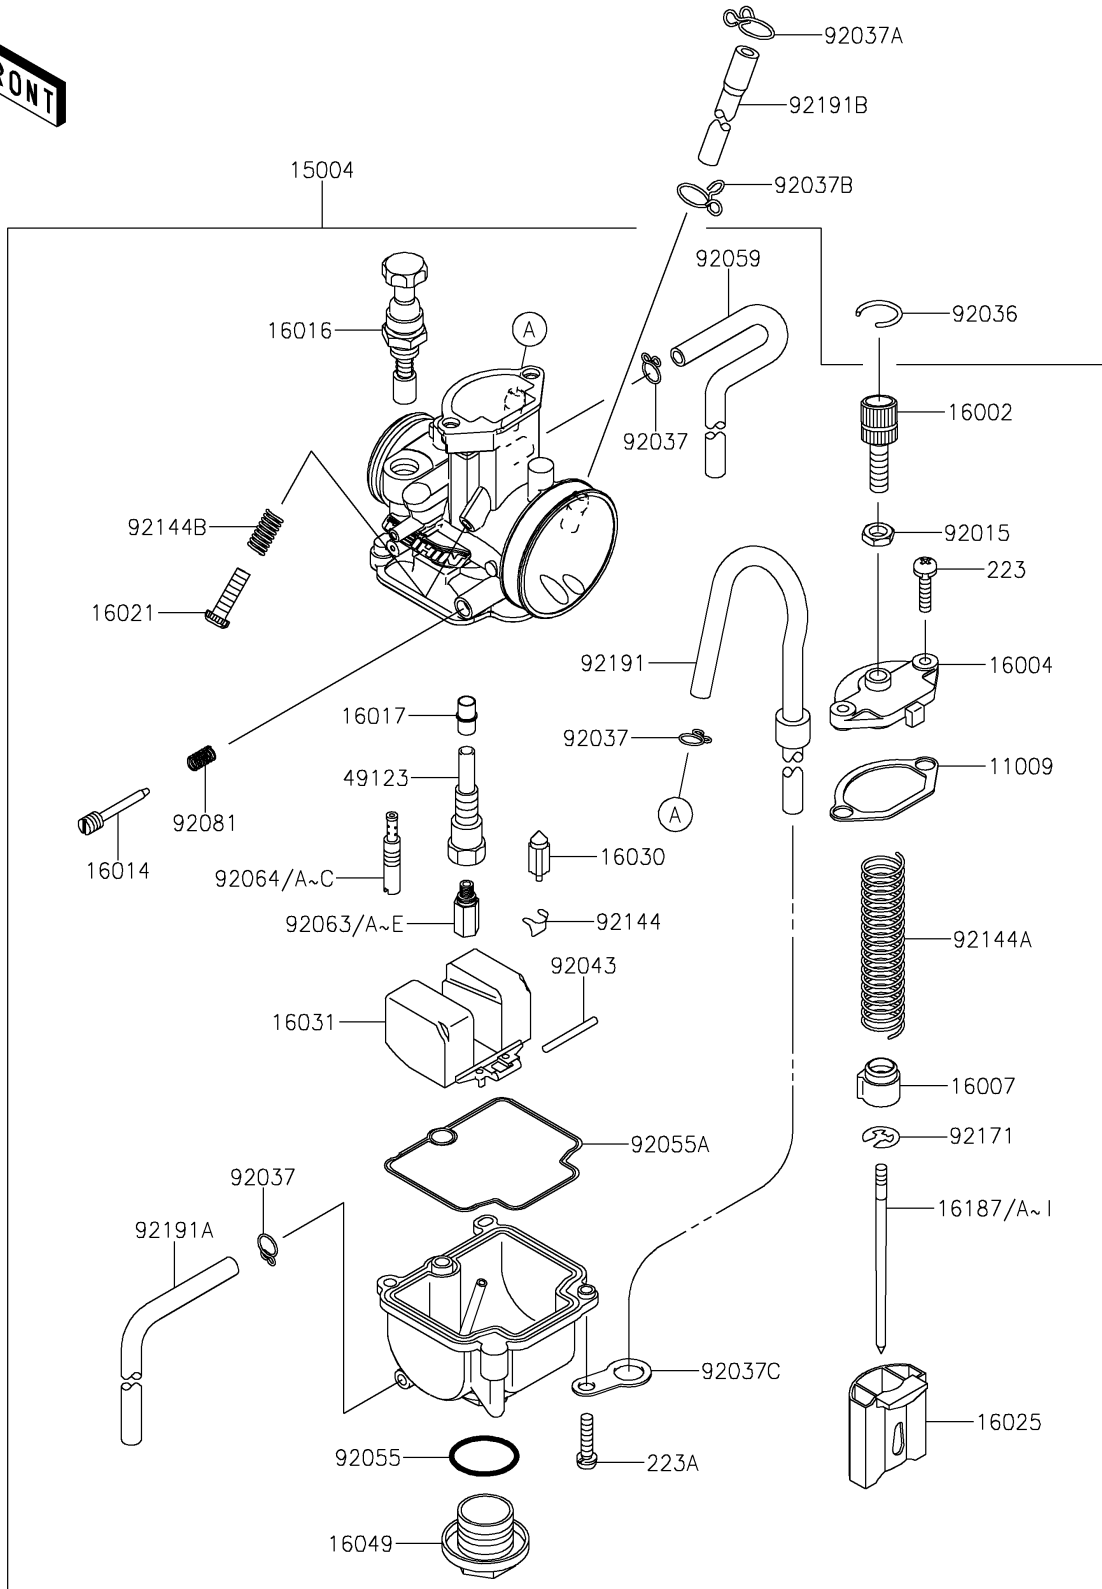

## 2019 KX™100 PARTS LIST

Carburetor

ITEM NAME	PART NUMBER	QUANTITY
GASKET,MIXING CHAMBER (Ref # 11009)	11009-1759	1
CARBURETOR-ASSY,PWK28 (Ref # 15004)	15004-0859	1
ADJUSTER-CABLE (Ref # 16002)	16002-1056	1
CAP-CHAMBER,MIXING (Ref # 16004)	16004-1065	1
SEAT-SPRING,THROTTLE VALVE (Ref # 16007)	16007-1155	1
SCREW-PILOT AIR (Ref # 16014)	16014-1058	1
PLUNGER,STARTER (Ref # 16016)	16016-1075	1
JET-NEEDLE (Ref # 16017)	16017-1431	1
SCREW-THROTTLE STOP (Ref # 16021)	16021-1161	1
VALVE-THROTTLE,CA3.5 (Ref # 16025)	16025-1220	1
VALVE-FLOAT (Ref # 16030)	16030-1064	1
FLOAT (Ref # 16031)	16031-1065	1
COVER-MAIN JET (Ref # 16049)	16049-1051	1
NEEDLE-JET,NRJA (Ref # 16187)	16187-0557	1
NEEDLE-JET,NRJB (Ref # 16187A)	16187-0558	1
NEEDLE-JET,NRJC (Ref # 16187B)	16187-0559	1
NEEDLE-JET,NRJD (Ref # 16187C)	16187-0560	1
NEEDLE-JET,NRJE (Ref # 16187D)	16187-0561	1
NEEDLE-JET,NRKA (Ref # 16187E)	16187-0562	1
NEEDLE-JET,NRKB (Ref # 16187F)	16187-0563	1
NEEDLE-JET,NRKC (Ref # 16187G)	16187-0564	1
NEEDLE-JET,NRKD (Ref # 16187H)	16187-0565	1
NEEDLE-JET,NRKE (Ref # 16187I)	16187-0566	1
HOLDER-MAIN JET (Ref # 49123)	49123-1054	1
NUT,CABLE ADJUST LOCK (Ref # 92015)	92015-1574	1
RING-SNAP (Ref # 92036)	92036-018	1
CLAMP,TUBE (Ref # 92037)	92037-1396	1
CLAMP,TUBE (Ref # 92037A)	92037-147	1
CLAMP (Ref # 92037B)	92037-1712	1