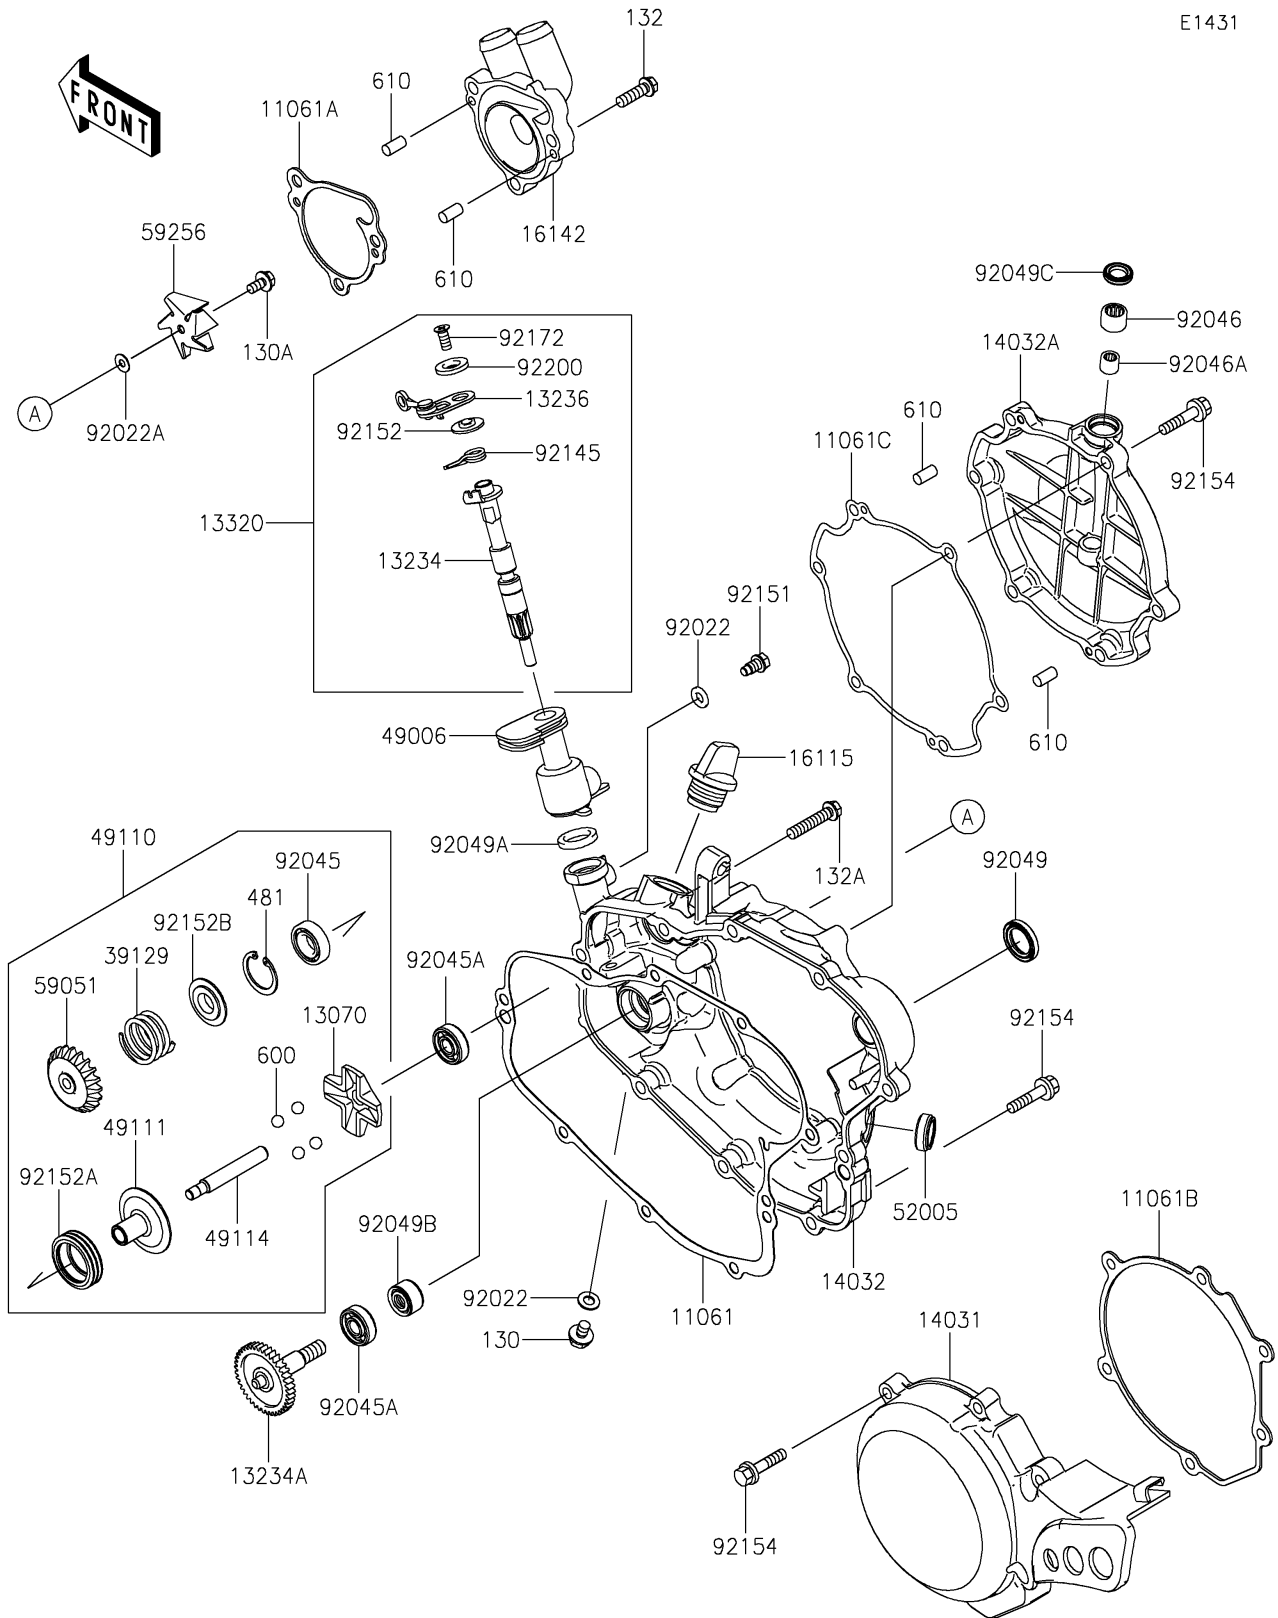

2019 KX™100 PARTS DIAGRAM

Engine Cover(s)

E1431

2019 KX™100 PARTS LIST

Engine Cover(s)

ITEM NAME	PART NUMBER	QUANTITY
GASKET,CLUTCH COVER (Ref # 11061)	11061-0122	1
GASKET,PUMP COVER (Ref # 11061A)	11061-0184	1
GASKET,GENERATOR COVER (Ref # 11061B)	11061-0194	1
GASKET,CLUTCH COVER (Ref # 11061C)	11061-0869	1
GUIDE,GOVERNOR (Ref # 13070)	13070-1309	1
SHAFT-COMP (Ref # 13234)	13234-0008	1
SHAFT-COMP,WATER PUMP (Ref # 13234A)	13234-1103	1
LEVER-COMP (Ref # 13236)	13236-0023	1
LEVER-ASSY (Ref # 13320)	13320-0002	1
COVER-GENERATOR (Ref # 14031)	14031-0580	1
COVER-CLUTCH,INSIDE (Ref # 14032)	14032-0041	1
COVER-CLUTCH,OUTSIDE (Ref # 14032A)	14032-0578	1
CAP-OIL FILLER (Ref # 16115)	16115-018	1
COVER-PUMP,WATER (Ref # 16142)	16142-1144	1
SPRING-GOVERNOR (Ref # 39129)	39129-1022	1
BOOT,GOVERNOR (Ref # 49006)	49006-1313	1
GOVERNOR-ASSY (Ref # 49110)	49110-0014	1
HOLDER-GOVERNOR WEIGHT (Ref # 49111)	49111-1064	1
SHAFT-GOVERNOR (Ref # 49114)	49114-0005	1
GAUGE,OIL LEVEL (Ref # 52005)	52005-0019	1
GEAR-SPUR (Ref # 59051)	59051-1412	1
IMPELLER (Ref # 59256)	59256-1064	1
WASHER,6.1X12X1 (Ref # 92022)	92022-077	1
WASHER,5.2X13X1 (Ref # 92022A)	92022-1380	1
BEARING-BALL (Ref # 92045)	92045-0010	1
BEARING-BALL,608MC3 (Ref # 92045A)	92045-1305	1
BEARING-NEEDLE,HK1010FM (Ref # 92046)	92046-0046	1
BEARING-NEEDLE,6BTM109 (Ref # 92046A)	92046-1217	1
SEAL-OIL,SB16244 (Ref # 92049)	92049-002	1