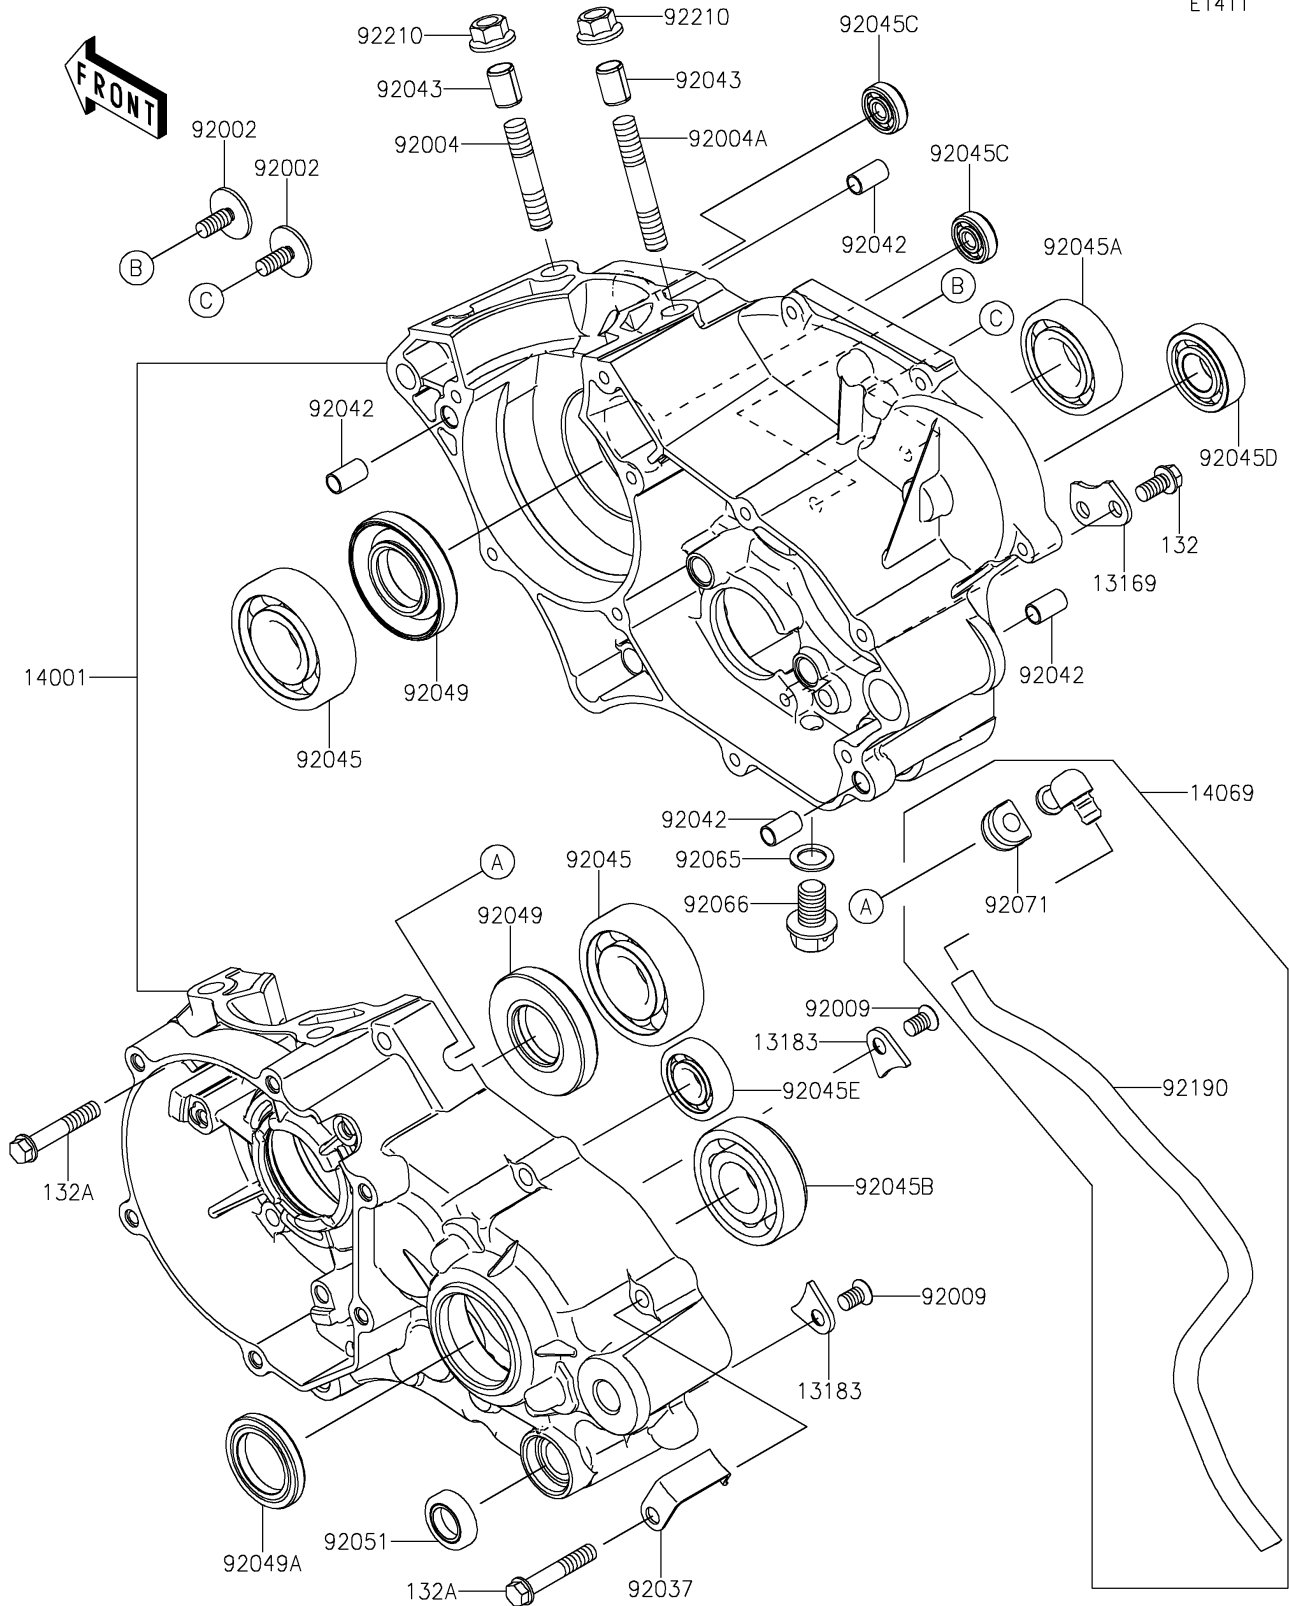

2019 KX™100 PARTS DIAGRAM

Crankcase

E1411

2019 KX™100 PARTS LIST

Crankcase

ITEM NAME	PART NUMBER	QUANTITY
PLATE,CHANGE DRUM (Ref # 13169)	13169-012	1
PLATE (Ref # 13183)	13183-1182	1
BOLT-FLANGED-SMALL,6X12 (Ref # 132)	132BA0612	1
BOLT-FLANGED-SMALL,6X35 (Ref # 132A)	132BA0635	1
SET-CRANKCASE (Ref # 14001)	14001-0681	1
BREATHER (Ref # 14069)	14069-1062	1
BOLT,6X16 (Ref # 92002)	92002-1659	1
STUD,8X28.5 (Ref # 92004)	92004-1252	1
STUD,8X37 (Ref # 92004A)	92004-1254	1
SCREW,6X10 (Ref # 92009)	92009-1563	1
CLAMP,HARNES (Ref # 92037)	92037-1318	1
PIN,DOWEL,6.3X8X14 (Ref # 92042)	92042-007	1
PIN,8.2X10X14 (Ref # 92043)	92043-1264	1
BEARING-BALL,R-6304C3 (Ref # 92045)	92045-1059	1
BEARING-BALL,6004TMB (Ref # 92045A)	92045-1118	1
BEARING-BALL,6204 (Ref # 92045B)	92045-1226	1
BEARING-BALL,626MC3 (Ref # 92045C)	92045-1304	1
BEARING-BALL,TMB002 (Ref # 92045D)	92045-1360	1
BEARING-BALL,16101JRX3 (Ref # 92045E)	92045-1450	1
SEAL-OIL,SD20407GS (Ref # 92049)	92049-1188	1
SEAL-OIL,TC25375 (Ref # 92049A)	92049-1292	1
SEAL-OIL,TB13225.5 (Ref # 92051)	92051-005	1
GASKET,10.5X16X1 (Ref # 92065)	92065-058	1
PLUG,DRAIN (Ref # 92066)	92066-1437	1
GROMMET,BREATHER (Ref # 92071)	92071-042	1
TUBE,6X9X330 (Ref # 92190)	92190-1116	1
NUT,8MM (Ref # 92210)	92210-0076	1