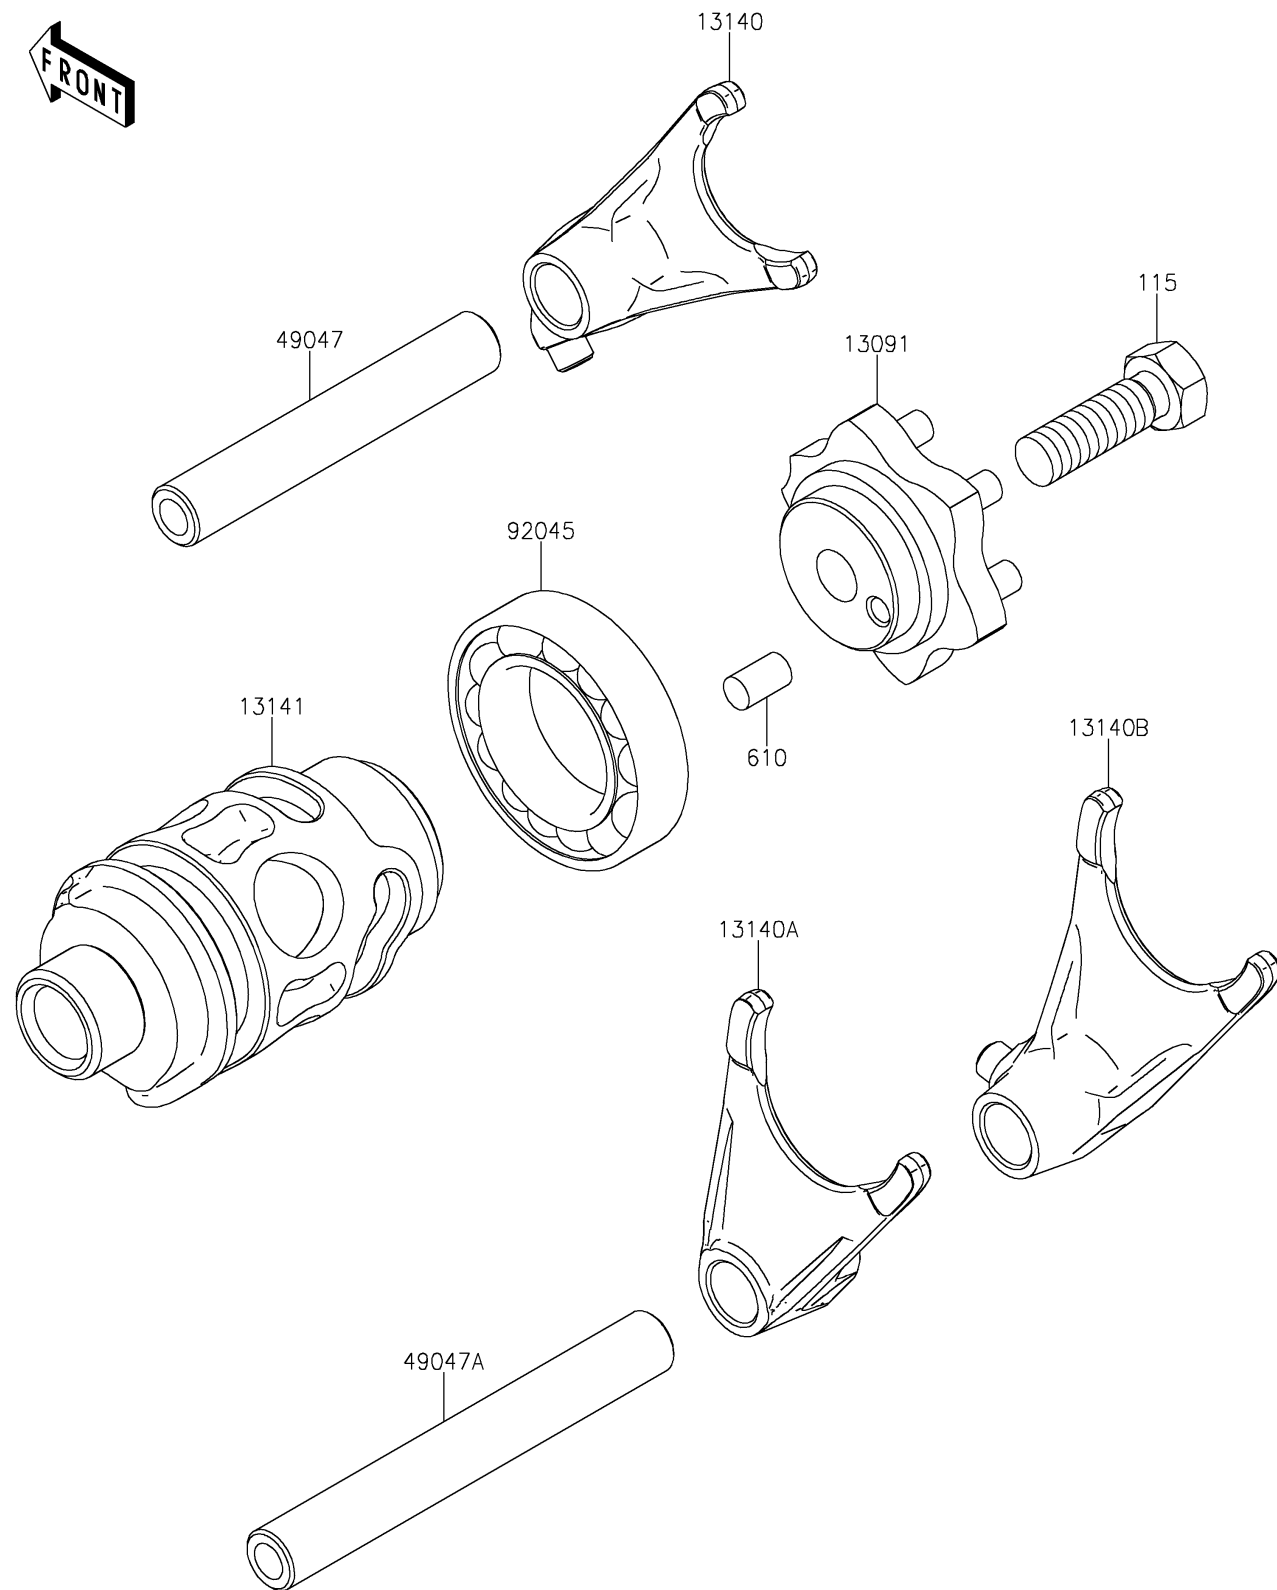

## 2019 KX™100 PARTS DIAGRAM

Gear Change Drum/Shift Fork(s)

E1362

## 2019 KX™100 PARTS LIST

Gear Change Drum/Shift Fork(s)

ITEM NAME	PART NUMBER	QUANTITY
BOLT-SMALL-UPSET,8X25 (Ref # 115)	115BA0825	1
HOLDER,CHANGE DRUM (Ref # 13091)	13091-1390	1
FORK-SHIFT,5TH&6TH (Ref # 13140)	13140-1302	1
FORK-SHIFT,2ND&3RD (Ref # 13140A)	13140-1303	1
FORK-SHIFT,LOW&4TH (Ref # 13140B)	13140-1304	1
DRUM-CHANGE (Ref # 13141)	13141-1120	1
ROD-SHIFT,5.9X10X64.5 (Ref # 49047)	49047-1063	1
ROD-SHIFT,5.9X10X81 (Ref # 49047A)	49047-1064	1
ROLLER,4X8 (Ref # 610)	610A0408	1
BEARING-BALL,6905Z (Ref # 92045)	92045-1058	1