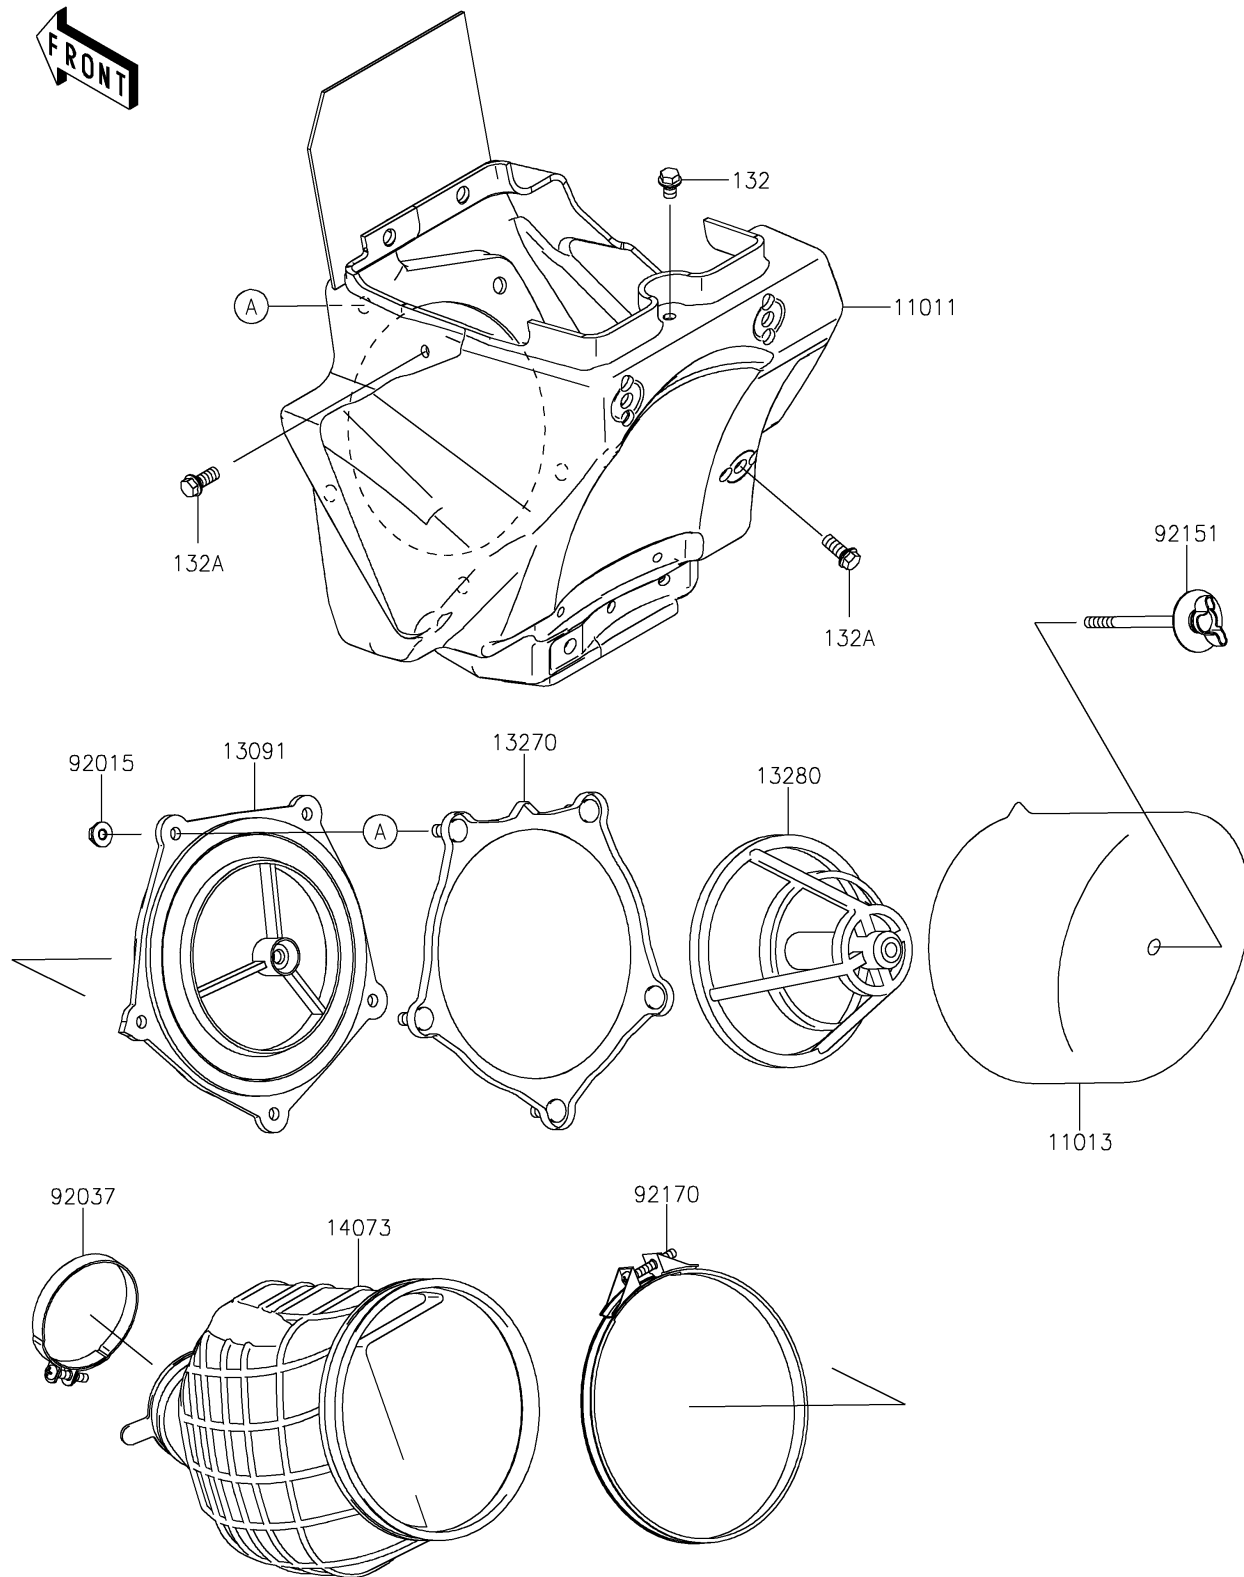

2019 KX™100 PARTS DIAGRAM

Air Cleaner

E1130

2019 KX™100 PARTS LIST

Air Cleaner

ITEM NAME	PART NUMBER	QUANTITY
CASE-AIR FILTER (Ref # 11011)	11011-1612	1
ELEMENT-AIR FILTER (Ref # 11013)	11013-0736	1
HOLDER (Ref # 13091)	13091-1697	1
BOLT-FLANGED-SMALL,6X8 (Ref # 132)	132BA0608	1
PLATE,AIR FILTER (Ref # 13270)	13270-1905	1
HOLDER,ELEMENT (Ref # 13280)	13280-0768	1
BOLT-FLANGED-SMALL,6X14 (Ref # 132A)	132BA0614	1
DUCT (Ref # 14073)	14073-1785	1
NUT,FLANGED,5MM (Ref # 92015)	92015-1259	1
CLAMP,55MM (Ref # 92037)	92037-1486	1
BOLT,AIR FILTER (Ref # 92151)	92151-1256	1
CLAMP,126MM (Ref # 92170)	92170-1194	1