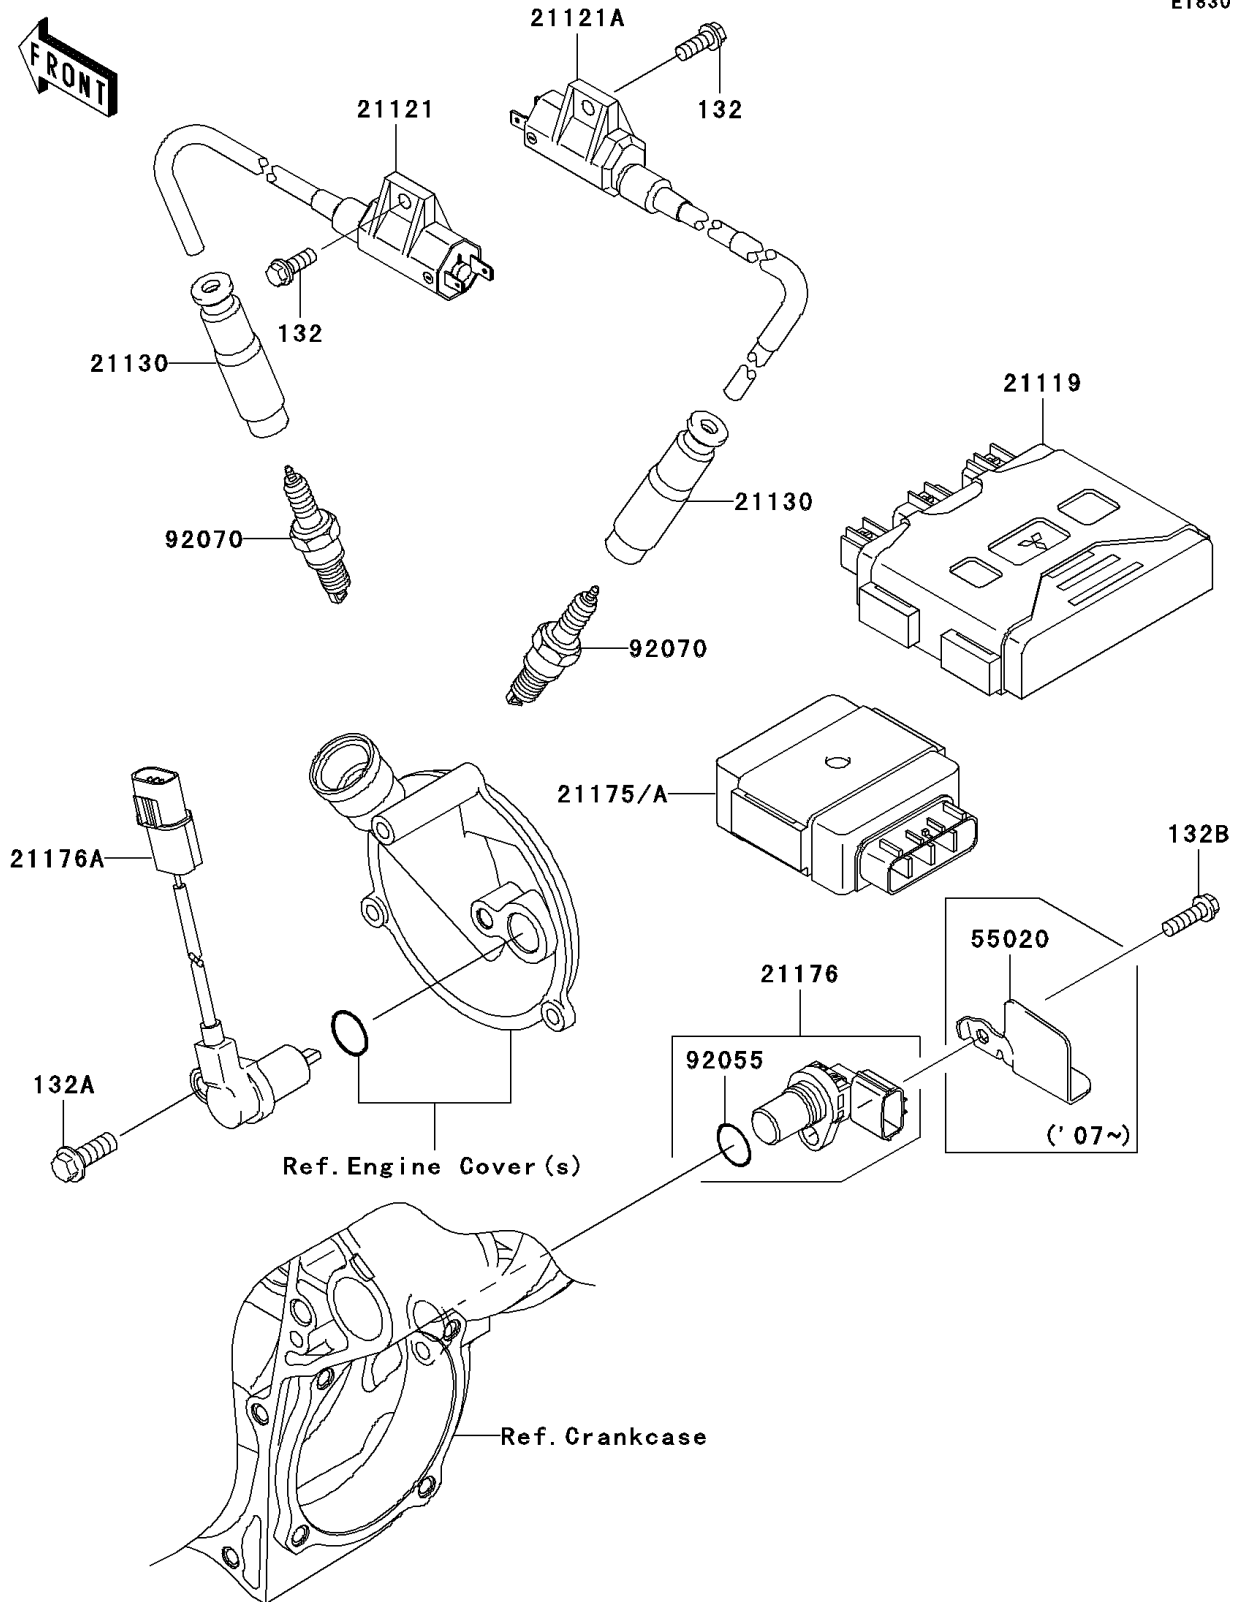

2006 Brute Force® 650 4x4 Realtree Hardwoods Green® HD™ PARTS DIAGRAM

Ignition System

E1830

2006 Brute Force® 650 4x4 Realtree Hardwoods Green® HD™ PARTS LIST

Ignition System

ITEM NAME	PART NUMBER	QUANTITY
BOLT-FLANGED-SMALL,6X16 (Ref # 132)	132BA0616	1
BOLT-FLANGED-SMALL,8X22 (Ref # 132A)	132BA0822	1
BOLT-FLANGED-SMALL,6X20 (Ref # 132B)	132BD0620	1
IGNITER (Ref # 21119)	21119-0076	1
COIL-IGNITION,FR (Ref # 21121)	21121-1292	1
COIL-IGNITION,RR (Ref # 21121A)	21121-1306	1
CAP-SPARK PLUG (Ref # 21130)	21130-1071	1
CONTROL UNIT-ELECTRONIC (Ref # 21175)	21175-0086	1
SENSOR,SPEED (Ref # 21176)	21176-1104	1
SENSOR,REVERSE (Ref # 21176A)	21176-1109	1
RING-O (Ref # 92055)	92055-1718	1
PLUG-SPARK,CR7E(NGK) (Ref # 92070)	92070-1209	1