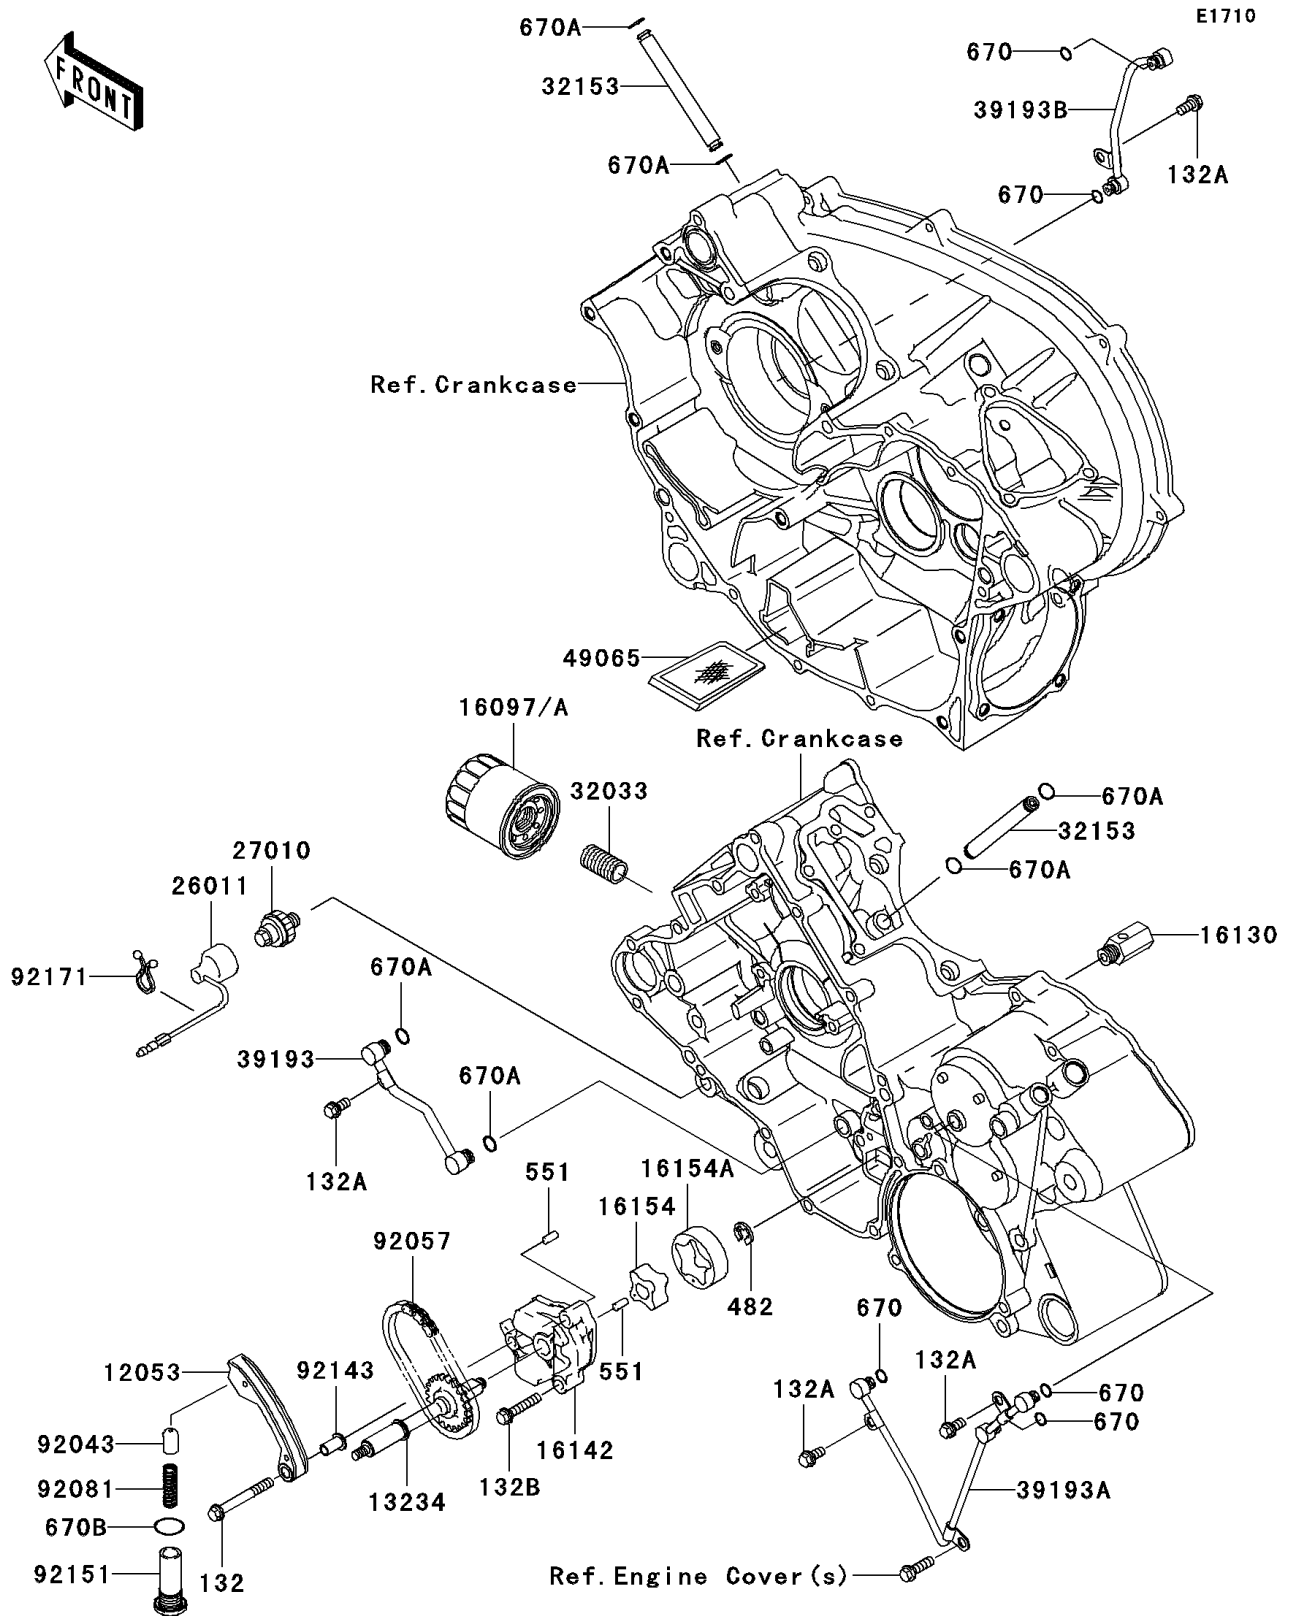

## 2006 Brute Force® 650 4x4 Realtree Hardwoods Green® HD™ PARTS DIAGRAM

Oil Pump/Oil Filter

## 2006 Brute Force® 650 4x4 Realtree Hardwoods Green® HD™ PARTS LIST

Oil Pump/Oil Filter

ITEM NAME	PART NUMBER	QUANTITY
BOLT-FLANGED-SMALL,6X50 (Ref # 132)	132BB0650	1
BOLT-FLANGED-SMALL,6X12 (Ref # 132A)	132BD0612	1
BOLT-FLANGED-SMALL,6X30 (Ref # 132B)	132BD0630	1
CIRCLIP-TYPE-E,6MM (Ref # 482)	482J6000	1
PIN-DOWEL,4X8 (Ref # 551)	551A0408	1
O RING (Ref # 670)	670D1505	1
O RING,7MM (Ref # 670A)	670D1507	1
O RING,16MM (Ref # 670B)	670D2016	1
GUIDE-CHAIN,SLACK (Ref # 12053)	12053-1440	1
SHAFT-COMP,OIL PUMP (Ref # 13234)	13234-1112	1
FILTER-ASSY-OIL (Ref # 16097)	16097-0003	1
FILTER-ASSY-OIL (Ref # 16097A)	16097-0004	1
VALVE-ASSY-RELIEF (Ref # 16130)	16130-1058	1
COVER-PUMP (Ref # 16142)	16142-1162	1
ROTOR-PUMP,INNER (Ref # 16154)	16154-2059	1
ROTOR-PUMP,OUTER (Ref # 16154A)	16154-2060	1
WIRE-LEAD (Ref # 26011)	26011-1755	1
SWITCH,OIL PRESSURE (Ref # 27010)	27010-1313	1
PIPE,OIL FILTER (Ref # 32033)	32033-1535	1
PIPE (Ref # 32153)	32153-1189	1
PIPE-OIL,CRANKSHAFT (Ref # 39193)	39193-1052	1
PIPE-OIL,CRANKCASE,LH (Ref # 39193A)	39193-1053	1
PIPE-OIL,CRANKCASE,RH (Ref # 39193B)	39193-1054	1
FILTER-OIL (Ref # 49065)	49065-1086	1
PIN (Ref # 92043)	92043-076	1
CHAIN,DID SCR-0409 SDH (Ref # 92057)	92057-0075	1
SPRING (Ref # 92081)	92081-112	1
COLLAR (Ref # 92143)	92143-1857	1
BOLT,16X41 (Ref # 92151)	92151-1781	1

## 2006 Brute Force® 650 4x4 Realtree Hardwoods Green® HD™ PARTS LIST

Oil Pump/Oil Filter

ITEM NAME	PART NUMBER	QUANTITY
CLAMP (Ref # 92171)	92171-1329	1