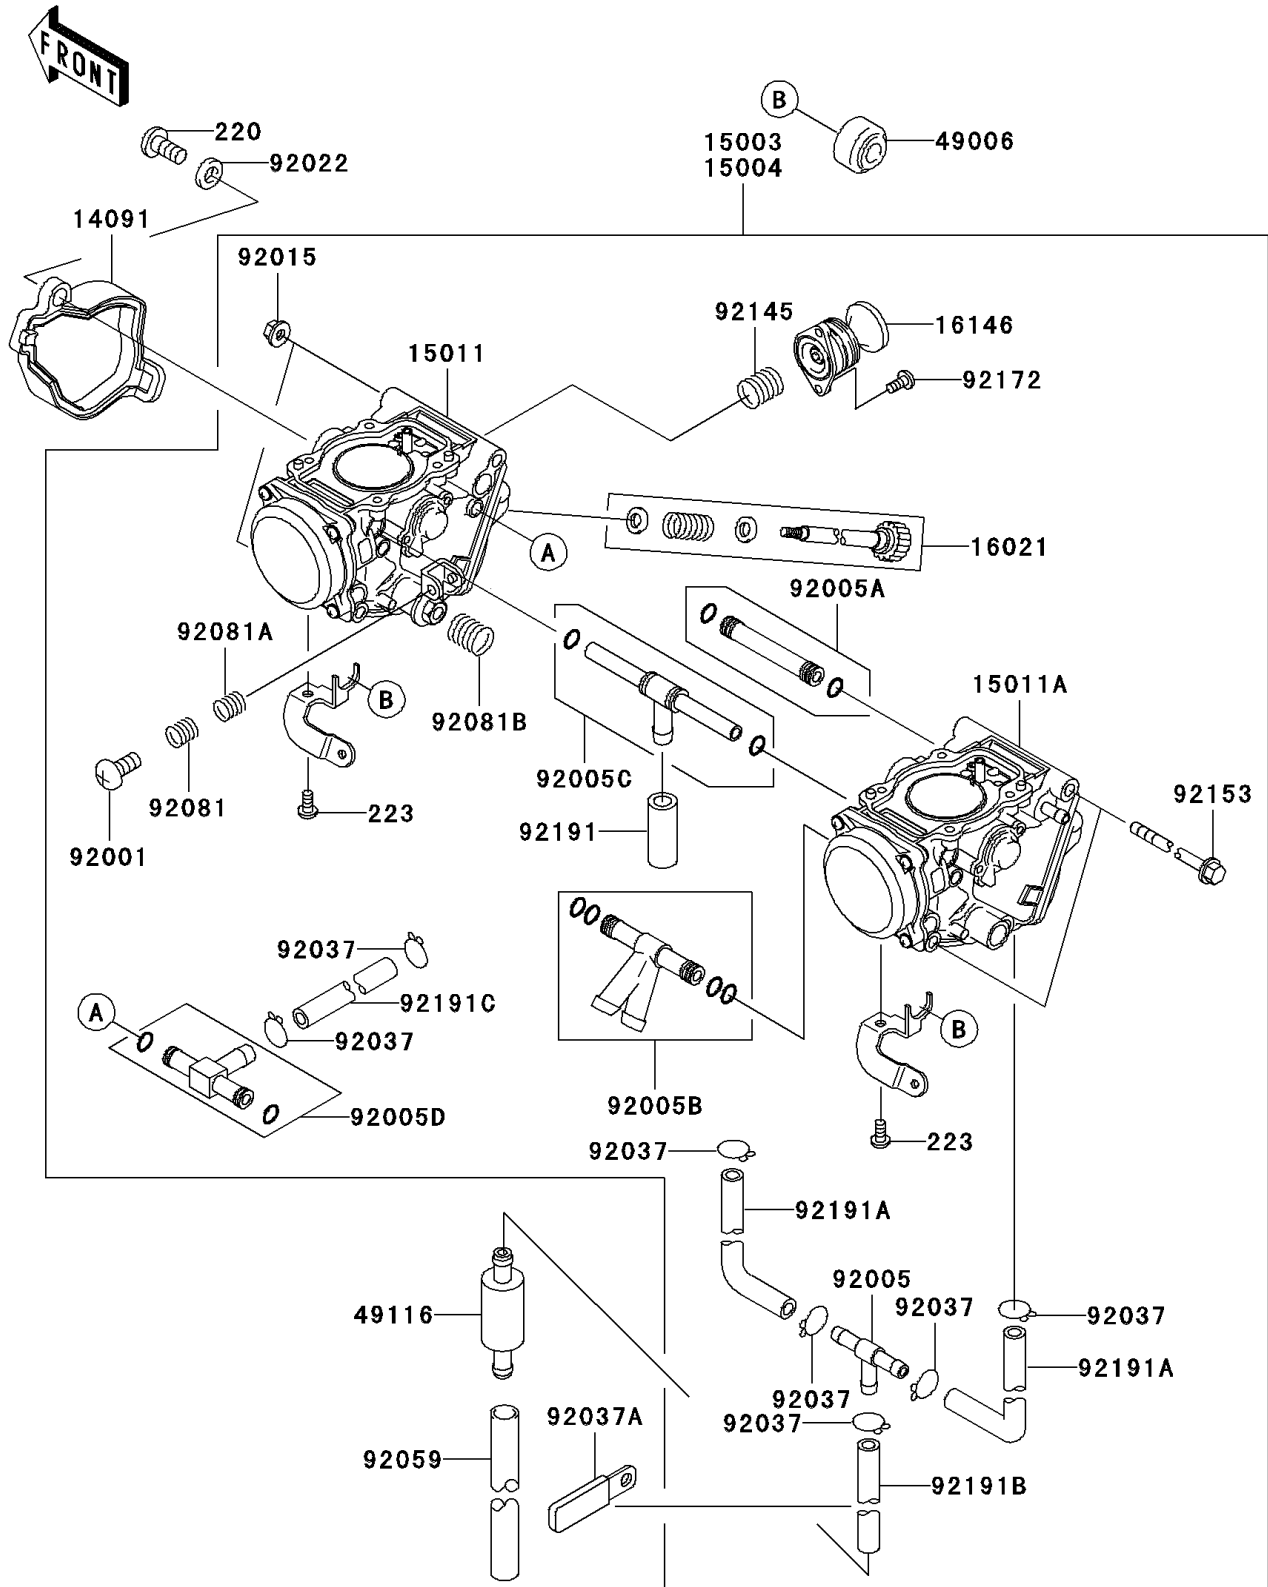

2006 Brute Force® 650 4x4 Realtree Hardwoods Green® HD™ PARTS DIAGRAM

Carburetor(E6F/E7F)(CN)

E1611A

2006 Brute Force® 650 4x4 Realtree Hardwoods Green® HD™ PARTS LIST

Carburetor(E6F/E7F)(CN)

ITEM NAME	PART NUMBER	QUANTITY
COVER,THROTTLE CABLE (Ref # 14091)	14091-1196	1
CARBURETOR-ASSY (Ref # 15003)	15003-0071	1
CARBURETOR,FR (Ref # 15011)	15011-0094	1
CARBURETOR,RR (Ref # 15011A)	15011-0095	1
SCREW-THROTTLE STOP (Ref # 16021)	16021-1238	1
COVER-ASSY,PRIMING (Ref # 16146)	16146-1225	1
BOOT,STARTER CABLE (Ref # 49006)	49006-1353	1
VALVE-ASSY (Ref # 49116)	49116-1126	1
BOLT,THROTTLE ADJUST (Ref # 92001)	92001-1998	1
FITTING,FUEL,T-TYPE (Ref # 92005)	92005-1112	1
FITTING (Ref # 92005A)	92005-1375	1
FITTING (Ref # 92005B)	92005-1376	1
FITTING (Ref # 92005C)	92005-1385	1
FITTING (Ref # 92005D)	92005-1393	1
NUT,FLANGED,5MM (Ref # 92015)	92015-1259	1
WASHER,5.2X13X1 (Ref # 92022)	92022-1380	1
CLAMP,TUBE (Ref # 92037)	92037-1201	1
CLAMP,L=45 (Ref # 92037A)	92037-1539	1
TUBE,7X10X100 (Ref # 92059)	92059-1736	1
SPRING (Ref # 92081)	92081-1620	1
SPRING,THROTTLE ADJUST LWR (Ref # 92081A)	92081-1621	1
SCREW-PAN-CROS,4X8 (Ref # 220)	220AA0408	1
SCREW-PAN-WS-CROS,4X8 (Ref # 223)	223AA0408	1
SPRING,THROTTLE ADJUST CNT (Ref # 92081B)	92081-1622	1
SPRING,PRIMING (Ref # 92145)	92145-1451	1
BOLT,5X143 (Ref # 92153)	92153-1068	1
SCREW (Ref # 92172)	92172-0230	1
TUBE,7X11X25 (Ref # 92191)	92191-1672	1
TUBE,4.5X8X65 (Ref # 92191A)	92191-1673	1

2006 Brute Force® 650 4x4 Realtree Hardwoods Green® HD™ PARTS LIST

Carburetor(E6F/E7F)(CN)

ITEM NAME	PART NUMBER	QUANTITY
TUBE,4.5X8X420 (Ref # 92191B)	92191-1674	1
TUBE,4.5X8.5X35 (Ref # 92191C)	92191-1676	1