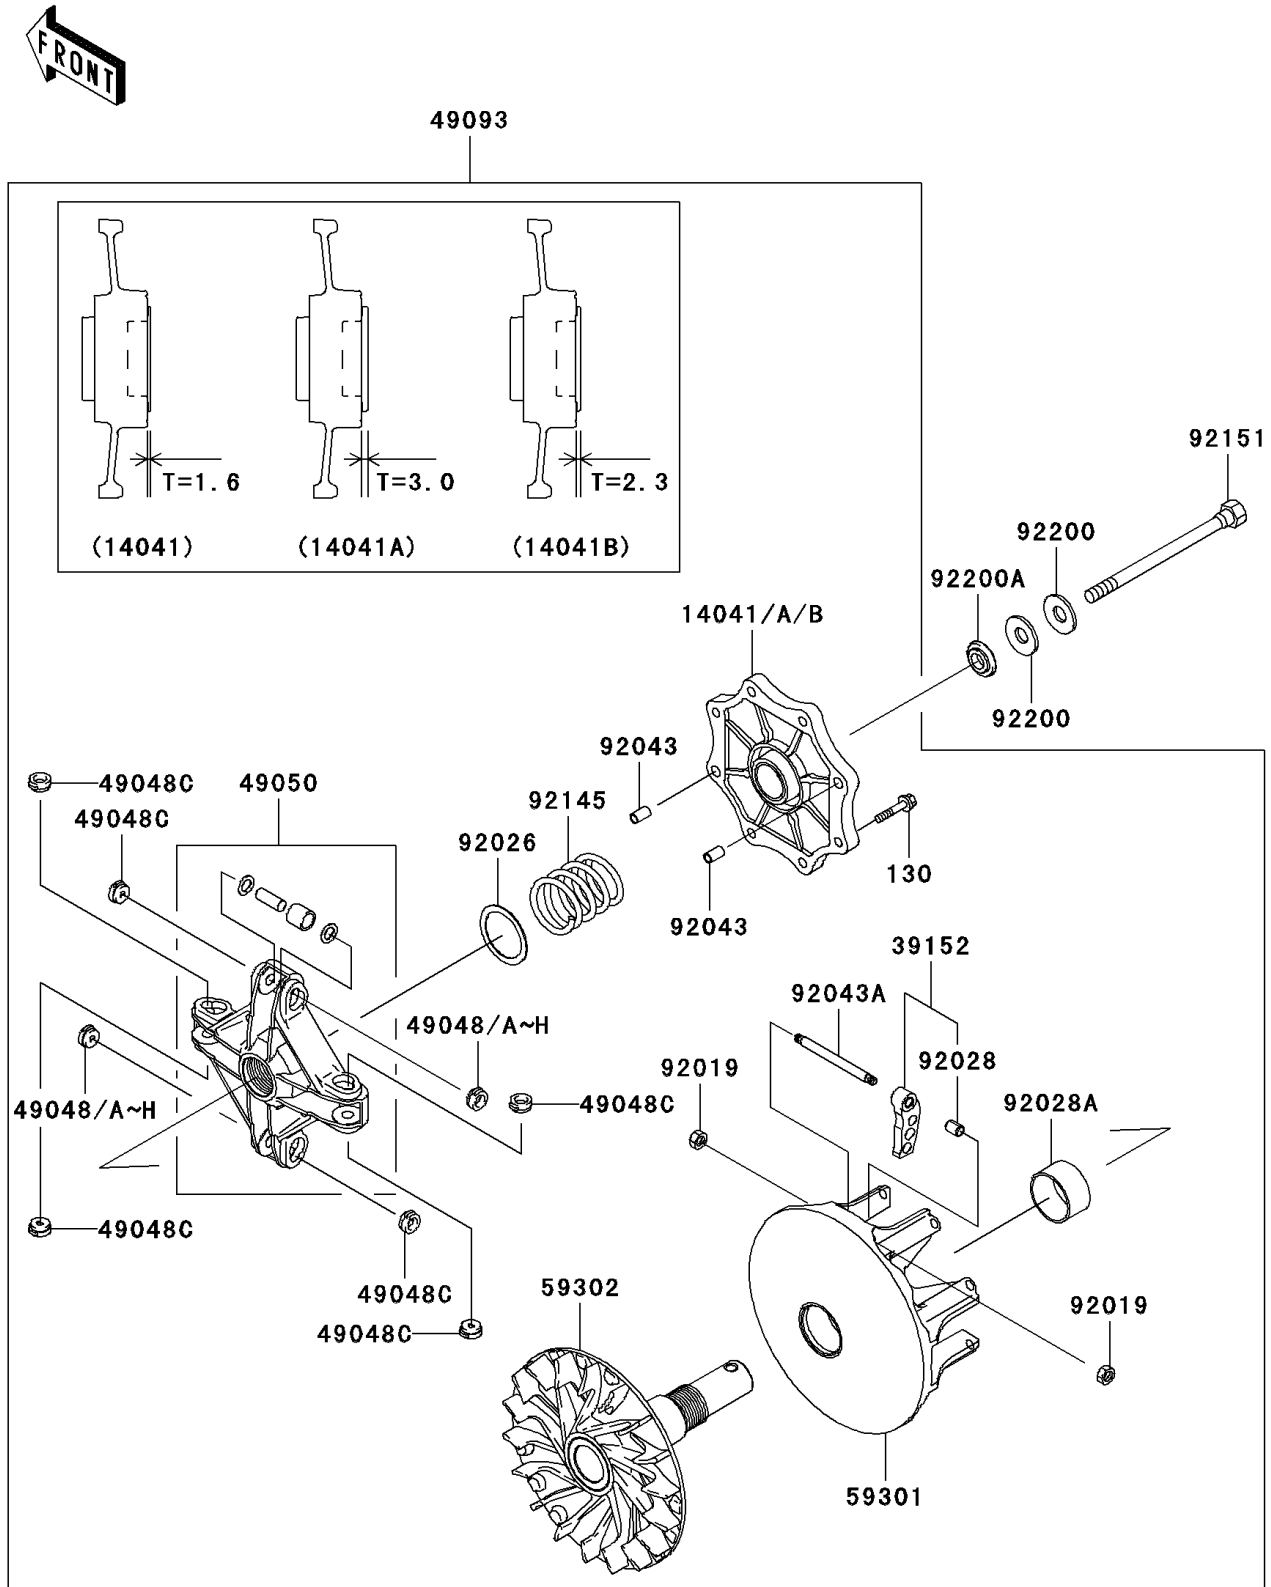

2006 Brute Force® 650 4x4 Realtree Hardwoods Green® HD™ PARTS DIAGRAM

Drive Converter

E1391

2006 Brute Force® 650 4x4 Realtree Hardwoods Green® HD™ PARTS LIST

Drive Converter

ITEM NAME	PART NUMBER	QUANTITY
BOLT-FLANGED,6X30 (Ref # 130)	130CA0630	1
COVER-COMP,RED (Ref # 14041)	14041-1159	1
COVER-COMP,BLUE (Ref # 14041A)	14041-1160	1
COVER-COMP,STD (Ref # 14041B)	14041-1161	1
WEIGHT-RAMP (Ref # 39152)	39152-1081	1
SHOE,T=7.2 (Ref # 49048)	49048-1087	1
SHOE,T=7.3 (Ref # 49048A)	49048-1088	1
SHOE,T=7.4 (Ref # 49048B)	49048-1089	1
SHOE,T=7.5 (Ref # 49048C)	49048-1090	1
SHOE,T=7.6 (Ref # 49048D)	49048-1091	1
SHOE,T=7.7 (Ref # 49048E)	49048-1092	1
SHOE,T=7.8 (Ref # 49048F)	49048-1093	1
SHOE,T=7.9 (Ref # 49048G)	49048-1094	1
SHOE,T=8.0 (Ref # 49048H)	49048-1095	1
SPIDER (Ref # 49050)	49050-1081	1
CONVERTER-ASSY-DRIVE (Ref # 49093)	49093-0011	1
SHEAVE-MOVABLE (Ref # 59301)	59301-1070	1
SHEAVE-COMP (Ref # 59302)	59302-0003	1
NUT,LOCK,6MM (Ref # 92019)	92019-008	1
SPACER,39X49.5X1.0 (Ref # 92026)	92026-1603	1
BUSHING (Ref # 92028)	92028-1973	1
BUSHING (Ref # 92028A)	92028-1975	1
PIN,6.2X8X14 (Ref # 92043)	92043-1263	1
PIN (Ref # 92043A)	92043-1688	1
SPRING (Ref # 92145)	92145-0021	1
BOLT,12X165 (Ref # 92151)	92151-1393	1
WASHER,SPRING (Ref # 92200)	92200-1504	1
WASHER (Ref # 92200A)	92200-1634	1