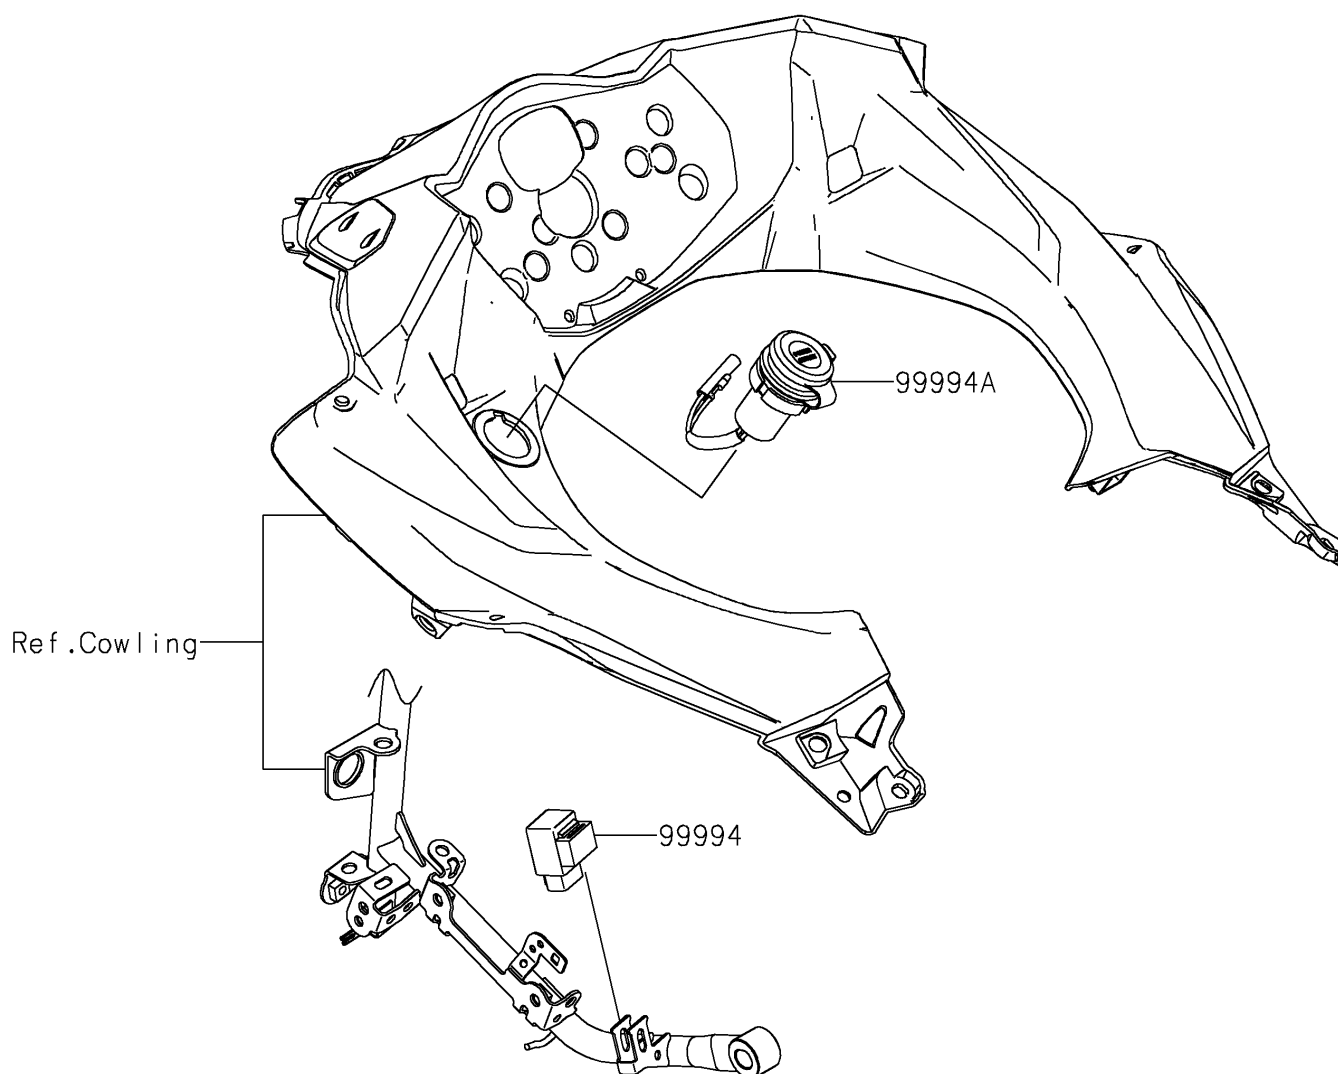

## 2018 NINJA® 400 ABS PARTS DIAGRAM

Accessory(DC Output etc.)

F2910G

## 2018 NINJA® 400 ABS PARTS LIST

Accessory(DC Output etc.)

ITEM NAME	PART NUMBER	QUANTITY
KIT-ACCESSORY,ACC-RELAY (Ref # 99994)	99994-1040	1
KIT-ACCESSORY,DC OUTPUT,12V (Ref # 99994A)	99994-1113	1