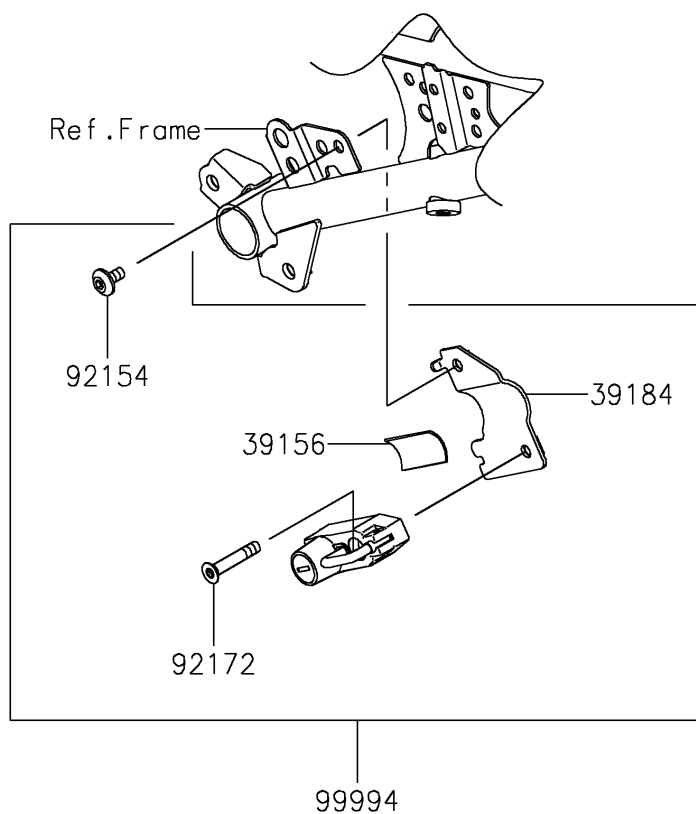

2018 NINJA® 400 ABS PARTS DIAGRAM

Accessory(Helmet Lock)

F2910F

2018 NINJA® 400 ABS PARTS LIST

Accessory(Helmet Lock)

ITEM NAME	PART NUMBER	QUANTITY
PAD,25X33X1 (Ref # 39156)	39156-2158	1
BRACKET-ASSY (Ref # 39184)	39184-0725	1
BOLT,SOCKET,6X12 (Ref # 92154)	92154-2355	1
SCREW,HEXLOBE,6X35 (Ref # 92172)	92172-0835	1
KIT-ACCESSORY,HELMET LOCK (Ref # 99994)	99994-1037	1