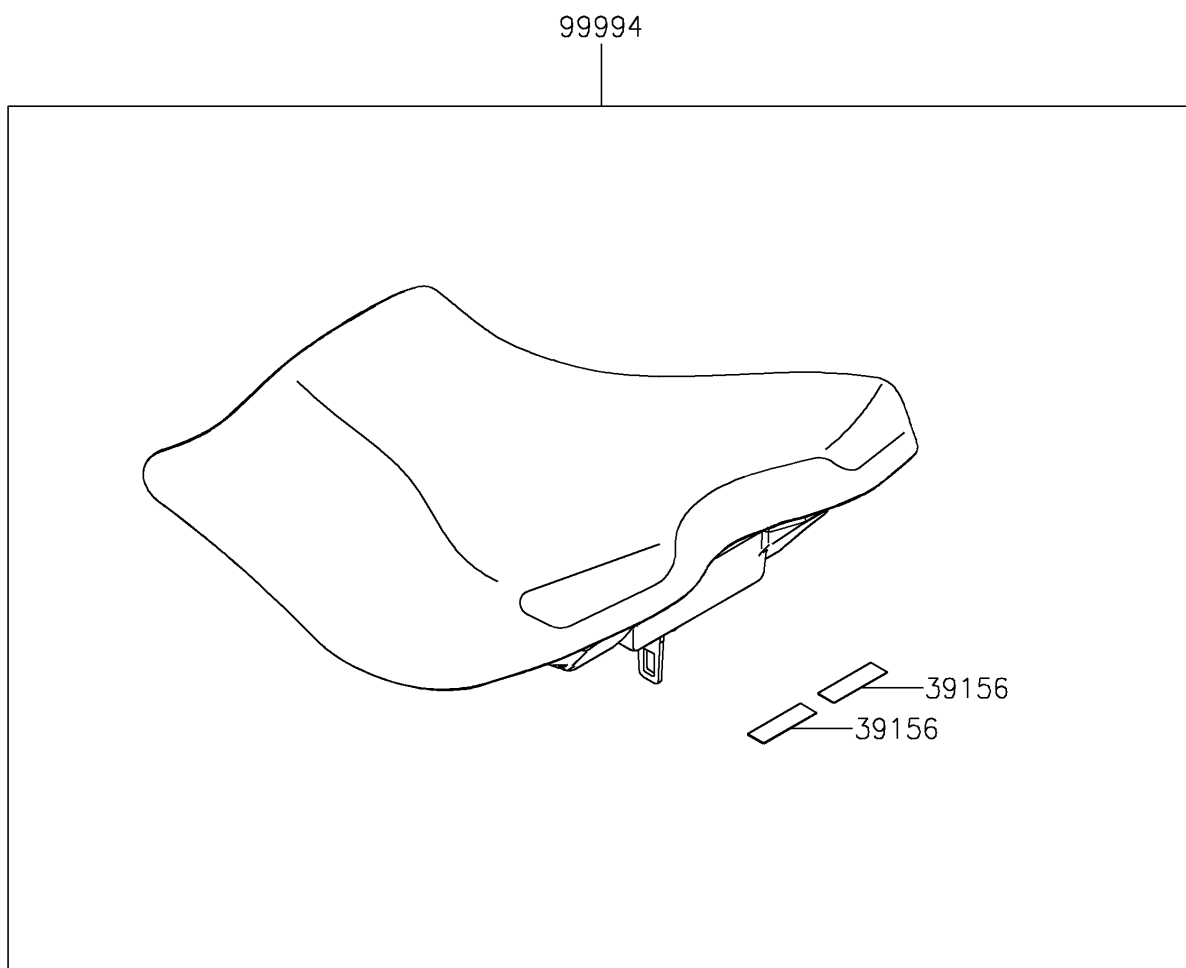

2018 NINJA® 400 ABS PARTS DIAGRAM

Accessory(High Seat)

F2910E

2018 NINJA® 400 ABS PARTS LIST

Accessory(High Seat)

ITEM NAME	PART NUMBER	QUANTITY
PAD,12X40 (Ref # 39156)	39156-2323	1
KIT-ACCESSORY,HIGH SEAT (Ref # 99994)	99994-1041	1