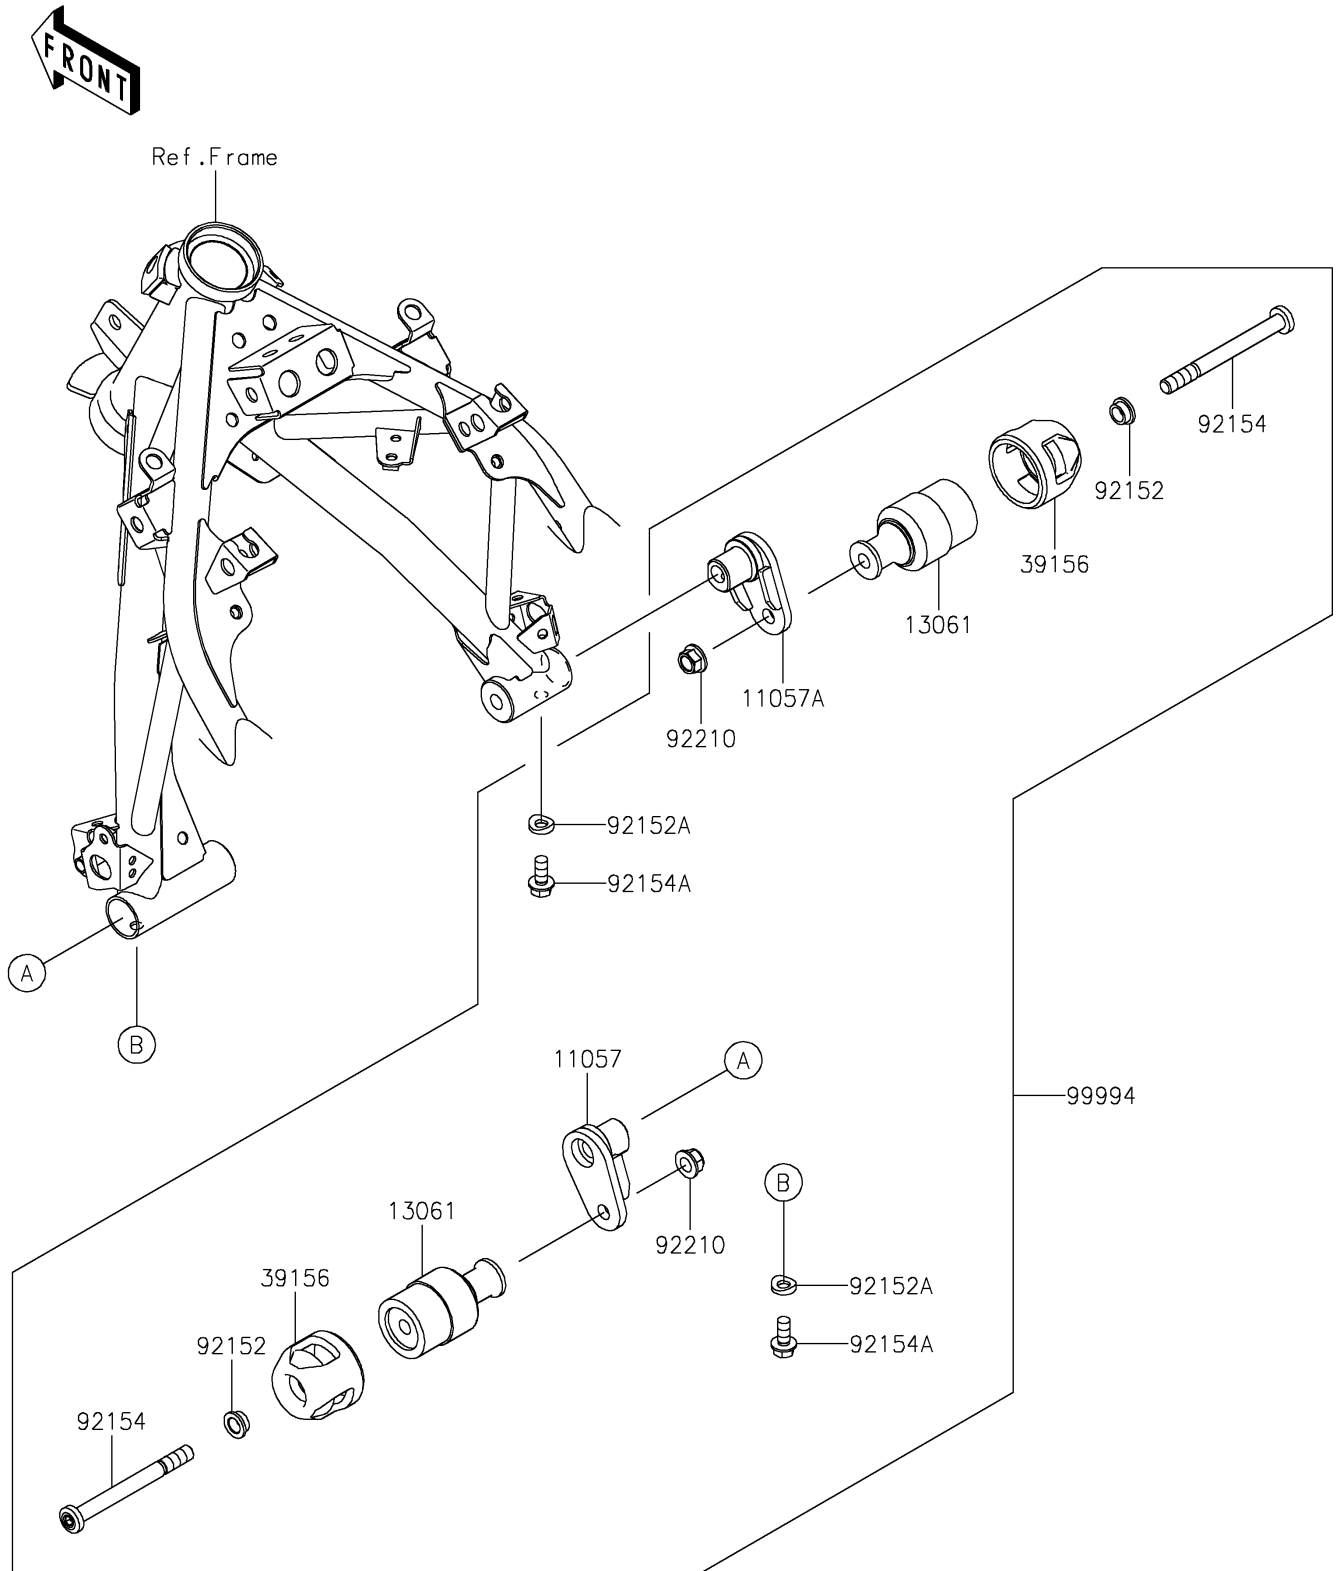

2018 NINJA® 400 ABS PARTS DIAGRAM

Accessory(Slider)

F2910C

2018 NINJA® 400 ABS PARTS LIST

Accessory(Slider)

ITEM NAME	PART NUMBER	QUANTITY
BRACKET,SLIDER,LH (Ref # 11057)	11057-1234	1
BRACKET,SLIDER,RH (Ref # 11057A)	11057-1235	1
BOSS (Ref # 13061)	13061-0782	1
PAD,SLIDER (Ref # 39156)	39156-1913	1
COLLAR,10.2X14X7 (Ref # 92152)	92152-2129	1
COLLAR,8.3X16 (Ref # 92152A)	92152-2423	1
BOLT,SOCKET,10X105 (Ref # 92154)	92154-1767	1
BOLT-FLANGED,8X14 (Ref # 92154A)	92154-3798	1
NUT,LOCK,FLANGED,10MM (Ref # 92210)	92210-1081	1
KIT-ACCESSORY,SLIDER (Ref # 99994)	99994-1036	1