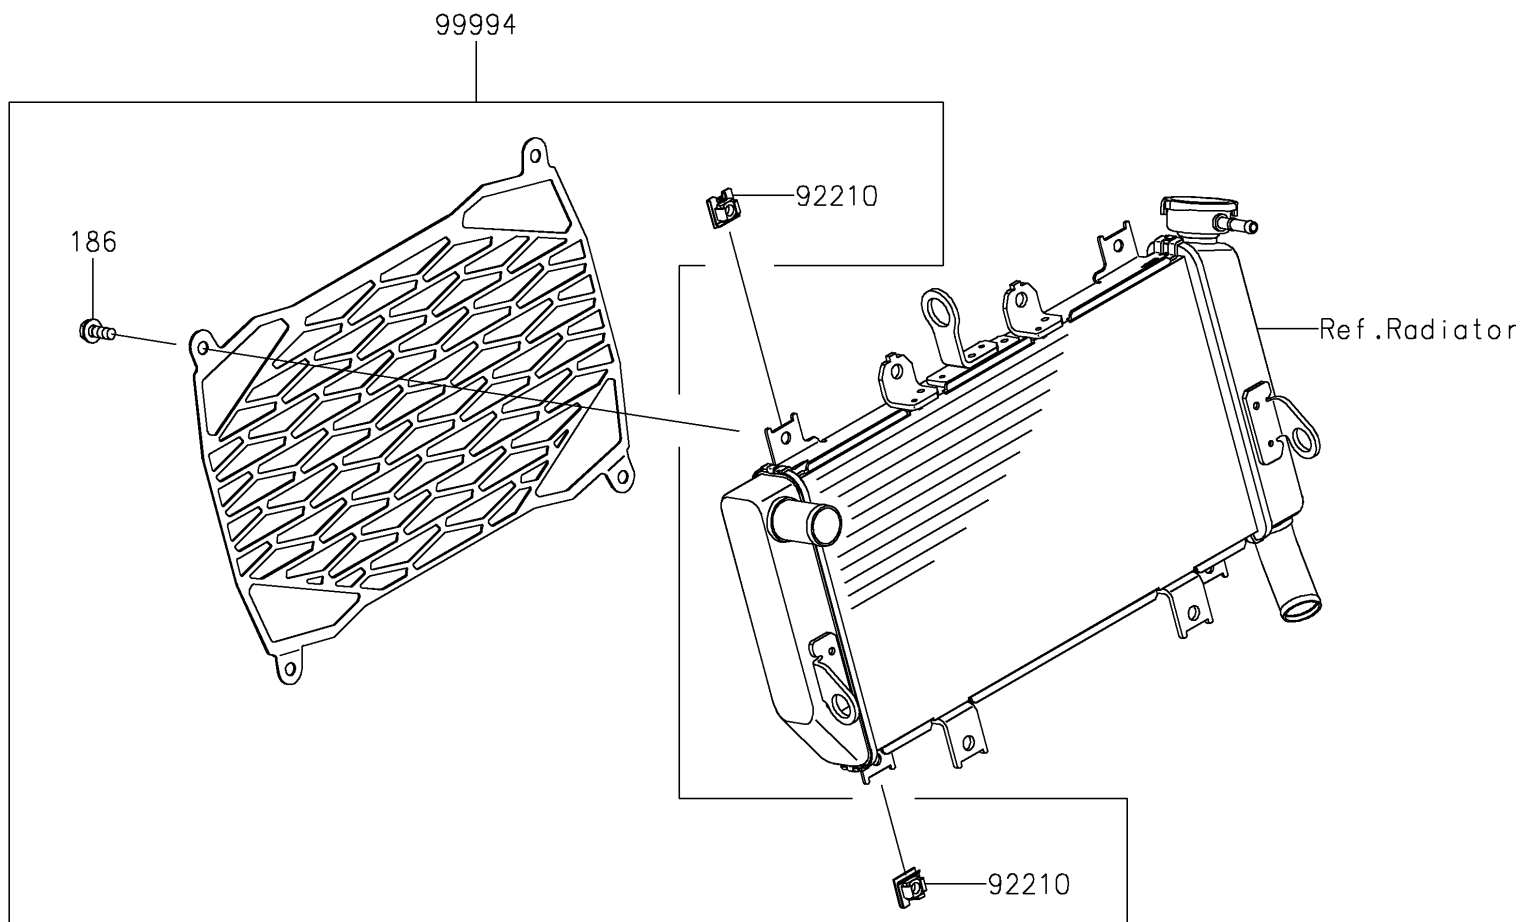

2018 NINJA® 400 ABS PARTS DIAGRAM

Accessory(Radiator Screen)

F2910A

2018 NINJA® 400 ABS PARTS LIST

Accessory(Radiator Screen)

ITEM NAME	PART NUMBER	QUANTITY
BOLT-UPSET-WP (Ref # 186)	186BA0616	1
NUT,CLIP,6MM (Ref # 92210)	92210-0867	1
KIT-ACCESSORY,RADIATOR SCREEN (Ref # 99994)	99994-1048	1