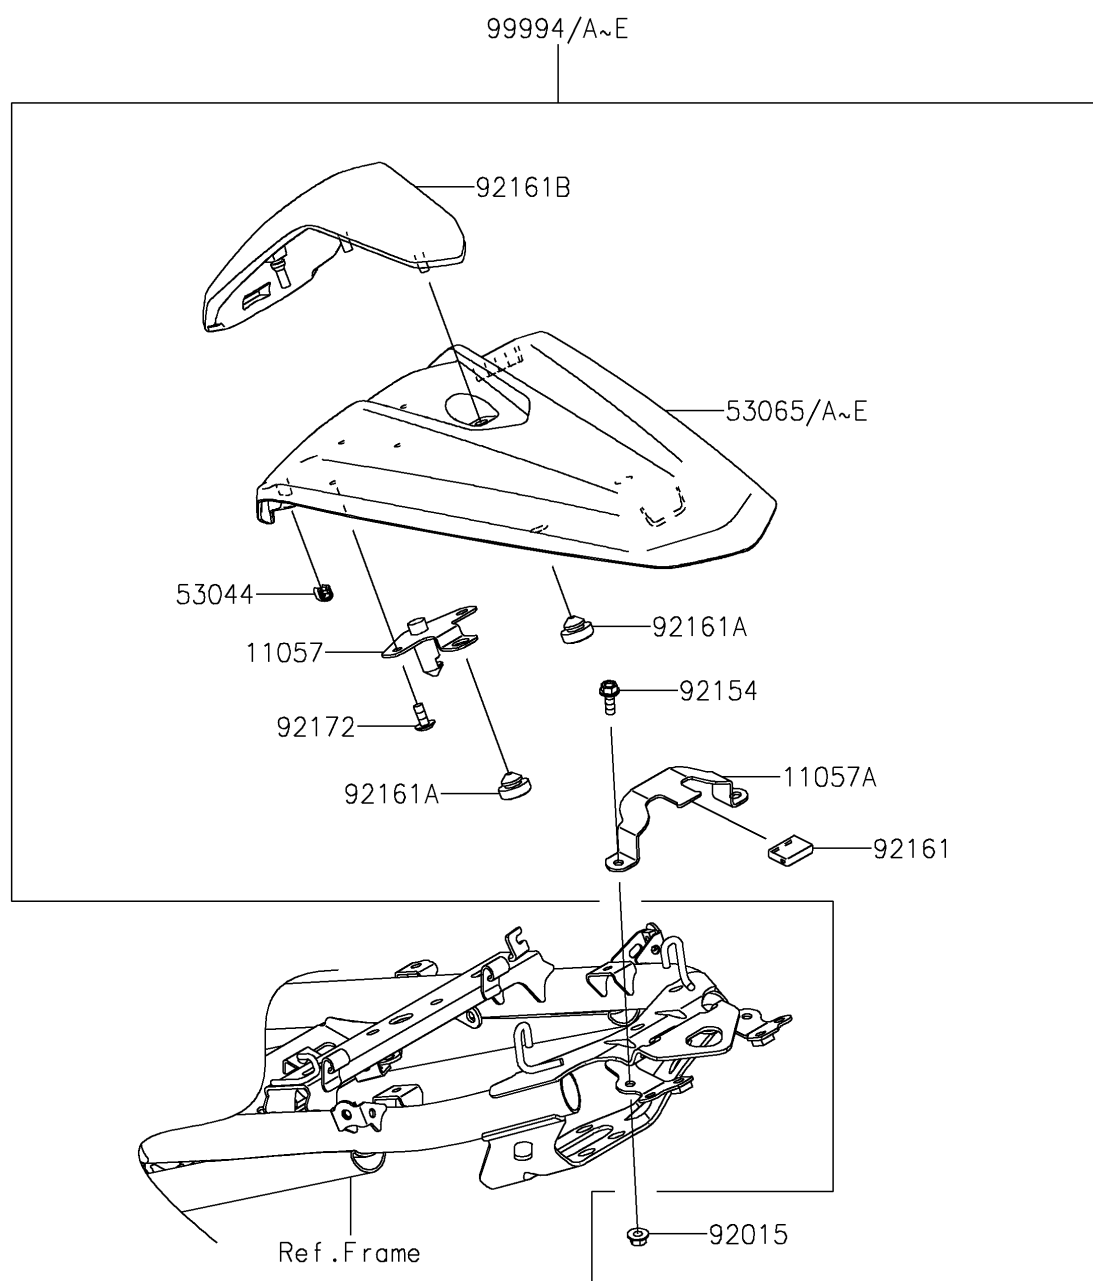

2018 NINJA® 400 ABS PARTS DIAGRAM

Accessory(Single Seat Cover)

F2910

2018 NINJA® 400 ABS PARTS LIST

Accessory(Single Seat Cover)

ITEM NAME	PART NUMBER	QUANTITY
BRACKET,COVER FIX (Ref # 11057)	11057-1241	1
BRACKET,FRAME FIX (Ref # 11057A)	11057-1242	1
TRIM,L=20 (Ref # 53044)	53044-0021	1
COVER SEAT,P.RED (Ref # 53065)	53065-0044-234	1
COVER SEAT,M.S.BLACK (Ref # 53065A)	53065-0044-660	1
COVER SEAT,C.P.BLUE (Ref # 53065B)	53065-0044-723	1
NUT,FLANGED,5MM (Ref # 92015)	92015-1656	1
BOLT,FLANGED,5X14 (Ref # 92154)	92154-2894	1
DAMPER,15X21X5.5 (Ref # 92161)	92161-1472	1
DAMPER,9.5X18X6 (Ref # 92161A)	92161-1473	1
DAMPER,SEAT COVER (Ref # 92161B)	92161-1988	1
SCREW,5X12 (Ref # 92172)	92172-0821	1
KIT,SINGLE SEAT COVER,P.RED (Ref # 99994)	99994-1038-234	1
KIT,SINGLE SEAT COVER,M.S.BLK (Ref # 99994A)	99994-1038-660	1
KIT,SINGLE SEAT COVER,C.P.BLUE (Ref # 99994B)	99994-1038-723	1