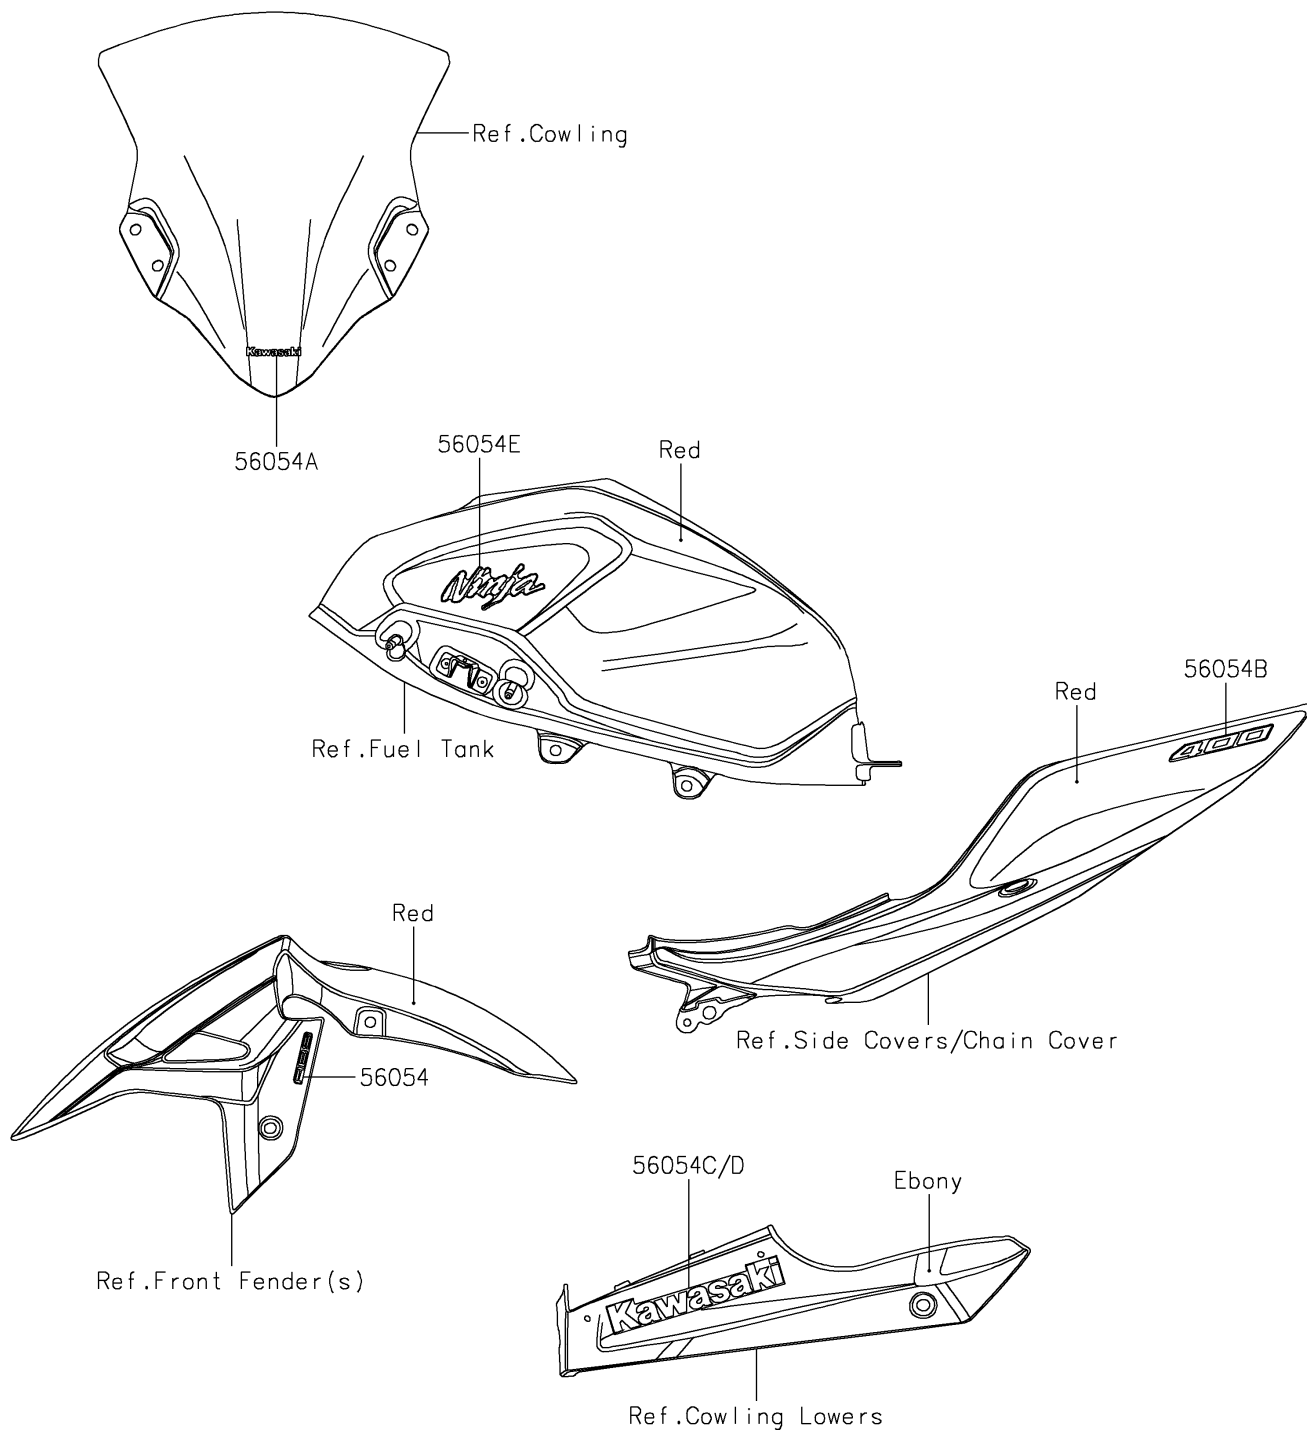

2018 NINJA® 400 ABS PARTS DIAGRAM

Decals(Red)(GJF)(CN)

F2861B

2018 NINJA® 400 ABS PARTS LIST

Decals(Red)(GJF)(CN)

ITEM NAME	PART NUMBER	QUANTITY
MARK,FR FENDER,ABS (Ref # 56054)	56054-1412	1
MARK,WINDSHIELD,KAWASAKI (Ref # 56054A)	56054-2261	1
MARK,TAIL COVER,400 (Ref # 56054B)	56054-2388	1
MARK,LWR COWL.,LH,KAWASAKI (Ref # 56054C)	56054-2389	1
MARK,LWR COWL.,RH,KAWASAKI (Ref # 56054D)	56054-2390	1
MARK,FUEL TANK,NINJA (Ref # 56054E)	56054-2401	1