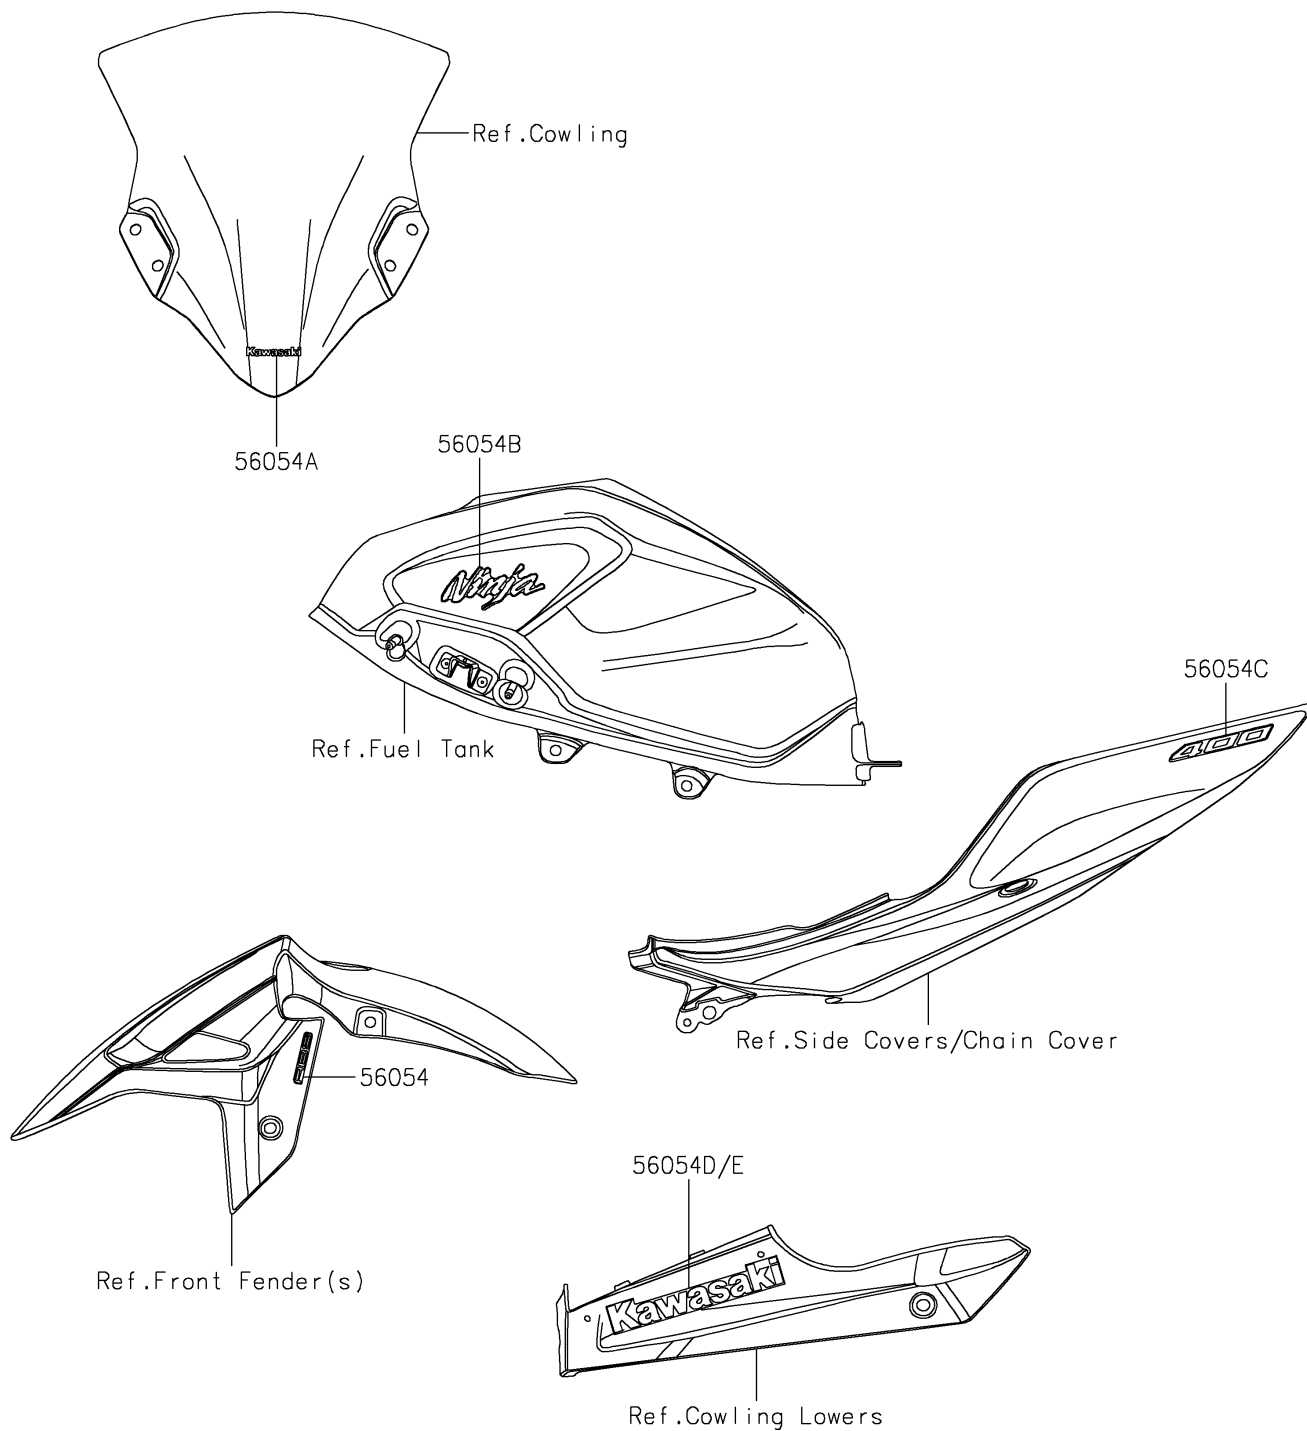

## 2018 NINJA® 400 ABS PARTS DIAGRAM

Decals(Black)(GJF)

F2861A

## 2018 NINJA® 400 ABS PARTS LIST

Decals(Black)(GJF)

ITEM NAME	PART NUMBER	QUANTITY
MARK,FR FENDER,ABS (Ref # 56054)	56054-1413	1
MARK,WINDSHIELD,KAWASAKI (Ref # 56054A)	56054-2261	1
MARK,FUEL TANK,NINJA (Ref # 56054B)	56054-2391	1
MARK,TAIL COVER,400 (Ref # 56054C)	56054-2392	1
MARK,LWR COWL.,LH,KAWASAKI (Ref # 56054D)	56054-2393	1
MARK,LWR COWL.,RH,KAWASAKI (Ref # 56054E)	56054-2394	1