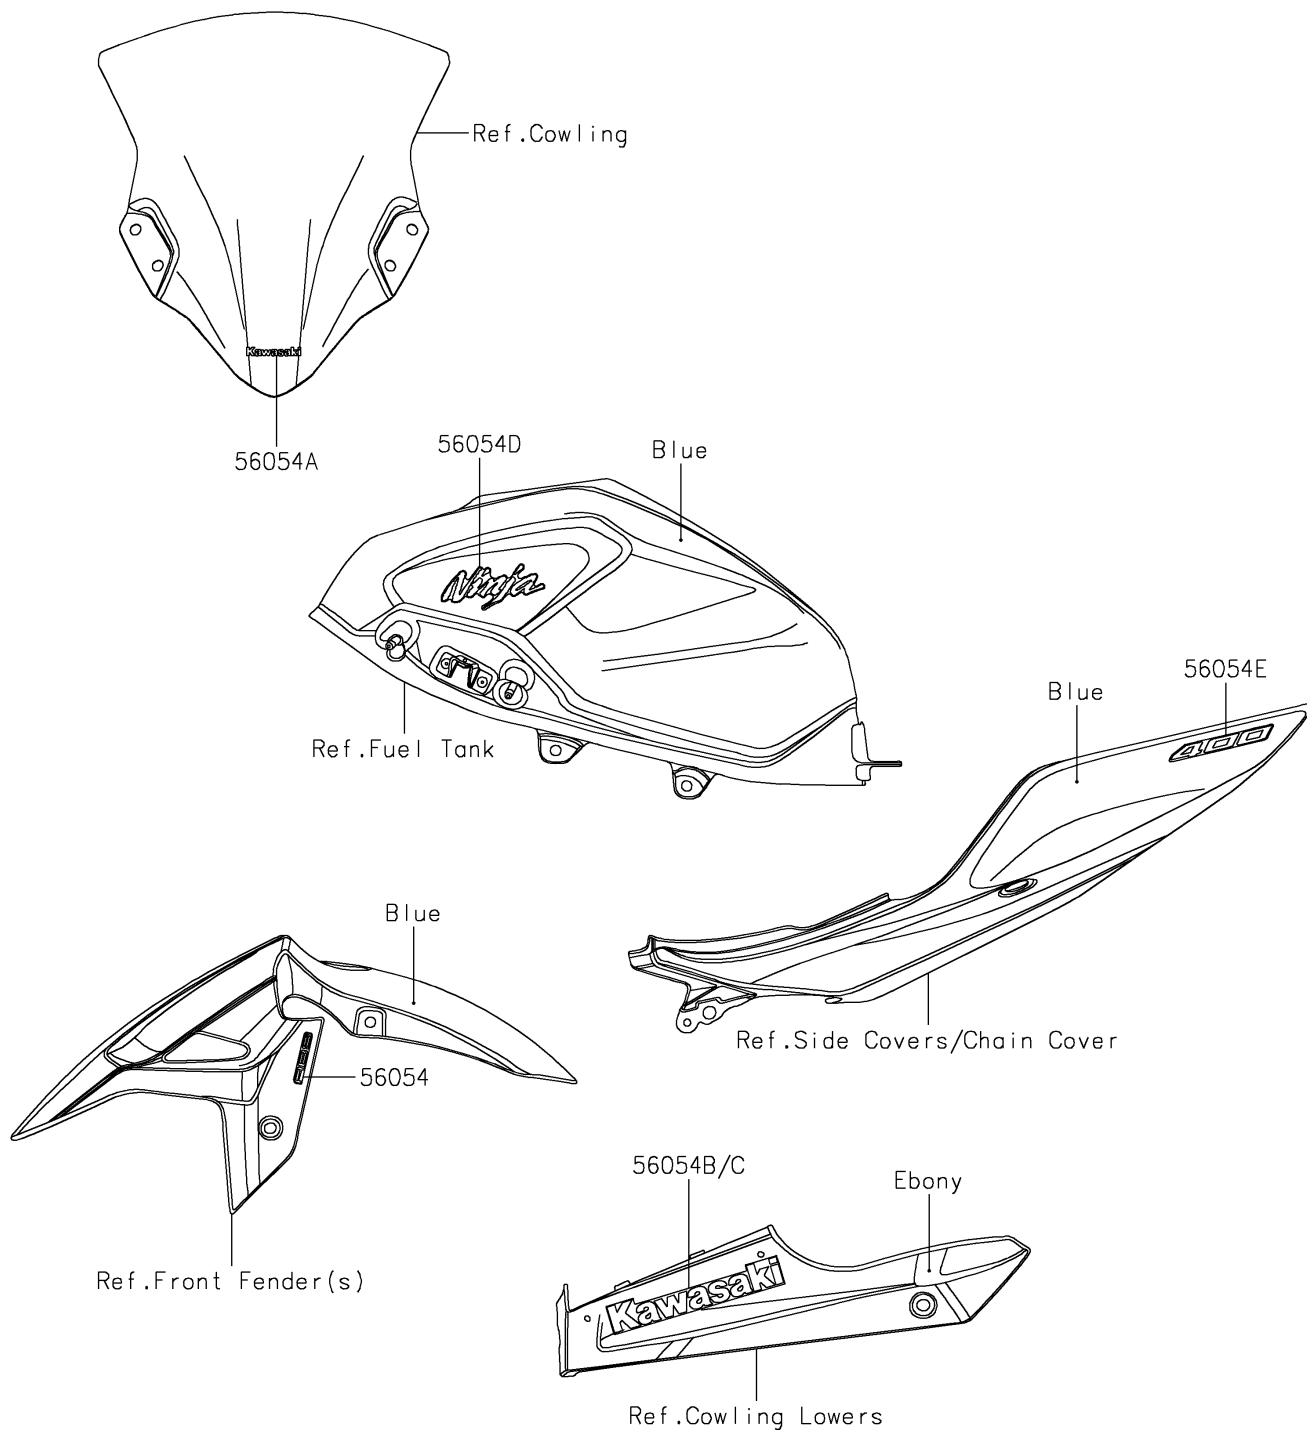

2018 NINJA® 400 ABS PARTS DIAGRAM

Decals(Blue)(GJF)

F2861

2018 NINJA® 400 ABS PARTS LIST

Decals(Blue)(GJF)

ITEM NAME	PART NUMBER	QUANTITY
MARK,FR FENDER,ABS (Ref # 56054)	56054-1413	1
MARK,WINDSHIELD,KAWASAKI (Ref # 56054A)	56054-2261	1
MARK,LWR COWL.,LH,KAWASAKI (Ref # 56054B)	56054-2389	1
MARK,LWR COWL.,RH,KAWASAKI (Ref # 56054C)	56054-2390	1
MARK,FUEL TANK,NINJA (Ref # 56054D)	56054-2400	1
MARK,TAIL COVER,400 (Ref # 56054E)	56054-2417	1