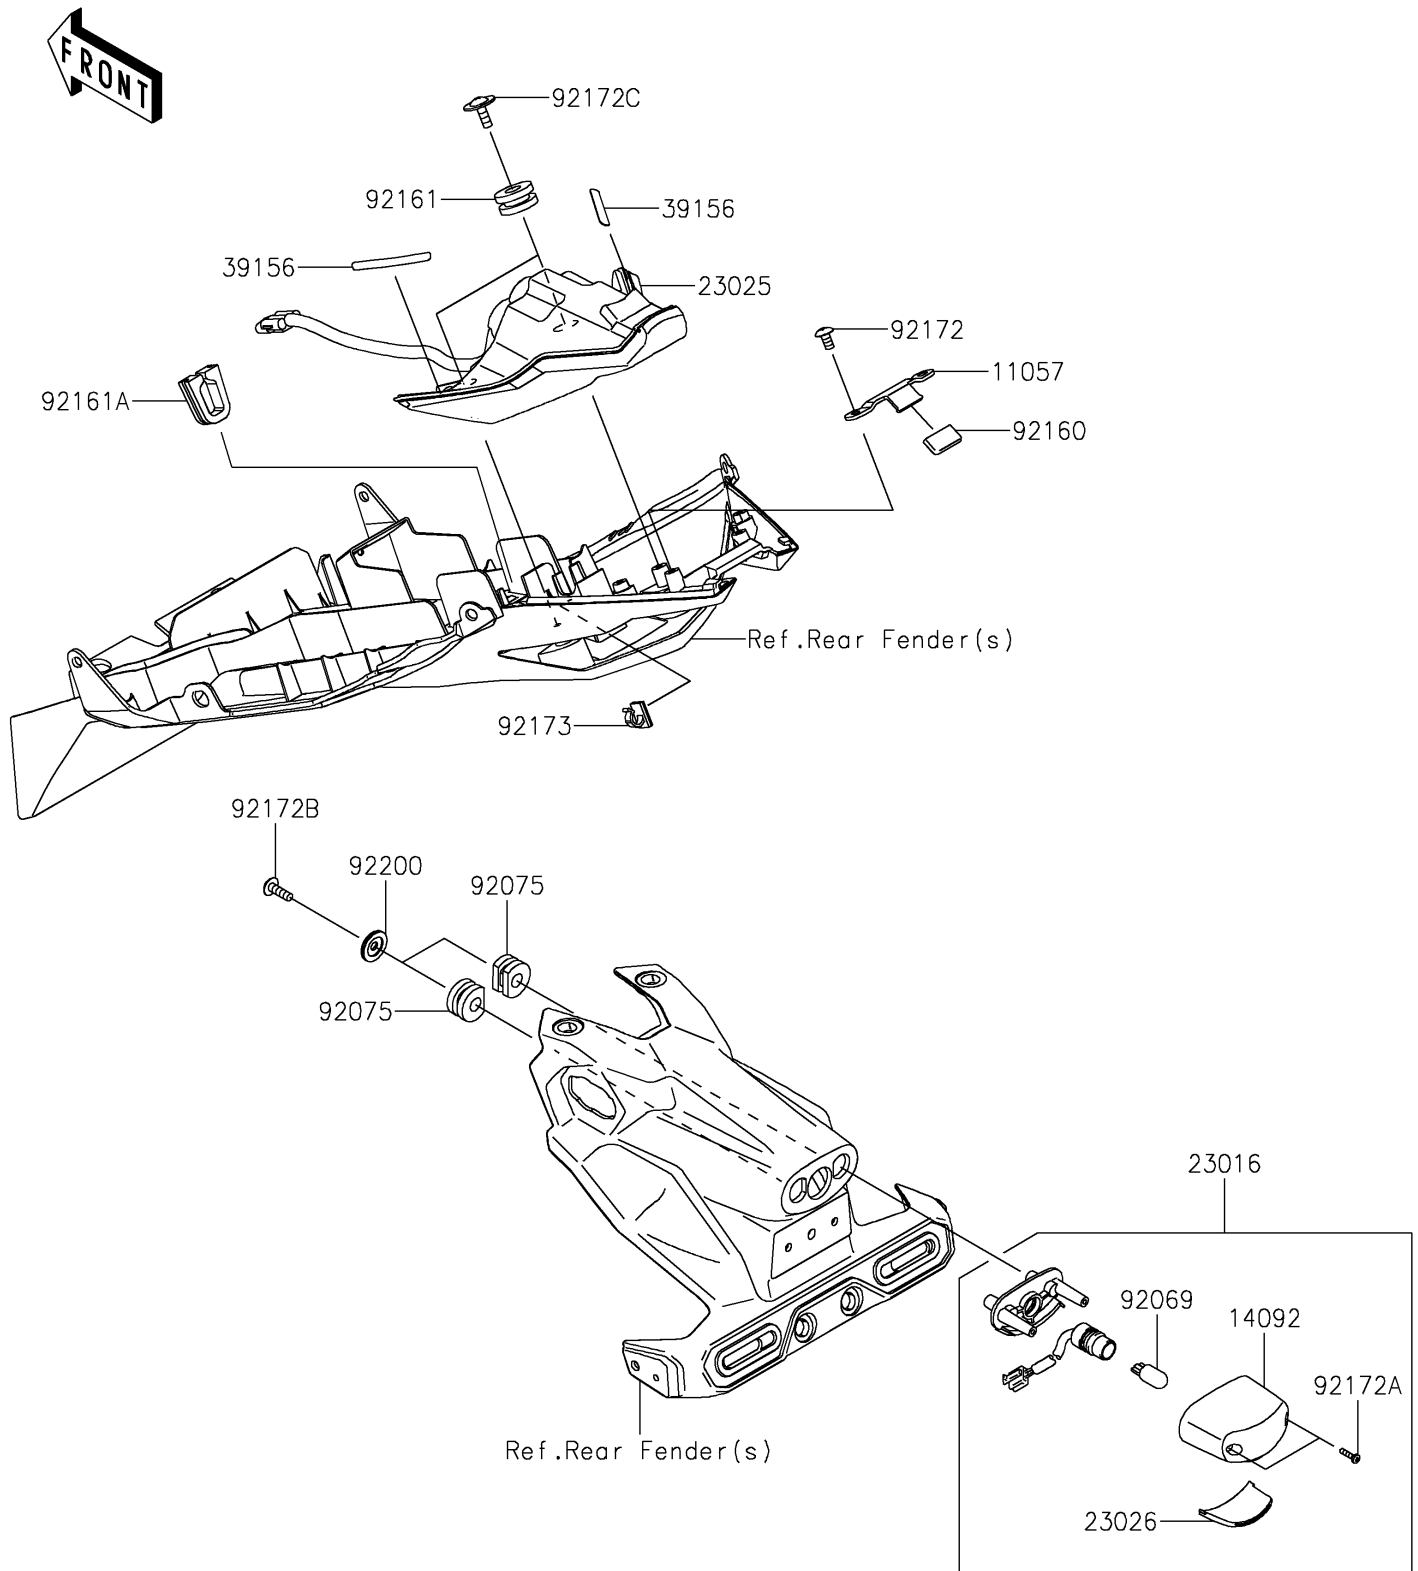

2018 NINJA® 400 ABS PARTS DIAGRAM

Taillight(s)

F2720

2018 NINJA® 400 ABS PARTS LIST

Taillight(s)

ITEM NAME	PART NUMBER	QUANTITY
BRACKET (Ref # 11057)	11057-1214	1
COVER,LICENSE LAMP (Ref # 14092)	14092-0001	1
LAMP-ASSY,LICENCE (Ref # 23016)	23016-0608	1
LAMP-TAIL,LED (Ref # 23025)	23025-0373	1
LENS,LICENCE LAMP (Ref # 23026)	23026-0028	1
PAD,6X50 (Ref # 39156)	39156-2421	1
BULB,12V 5W (Ref # 92069)	92069-1016	1
DAMPER (Ref # 92075)	92075-1870	1
DAMPER (Ref # 92160)	92160-1190	1
DAMPER (Ref # 92161)	92161-0163	1
DAMPER,RR FENDER (Ref # 92161A)	92161-1984	1
SCREW,TAPPING,5X10 (Ref # 92172)	92172-0262	1
SCREW,TAPPING,2.9X13 (Ref # 92172A)	92172-0343	1
SCREW,TAPPING,5X16 (Ref # 92172B)	92172-0427	1
SCREW,5X16 (Ref # 92172C)	92172-1215	1
CLAMP,CLIP (Ref # 92173)	92173-1783	1
WASHER,5.5X20X2 (Ref # 92200)	92200-1971	1