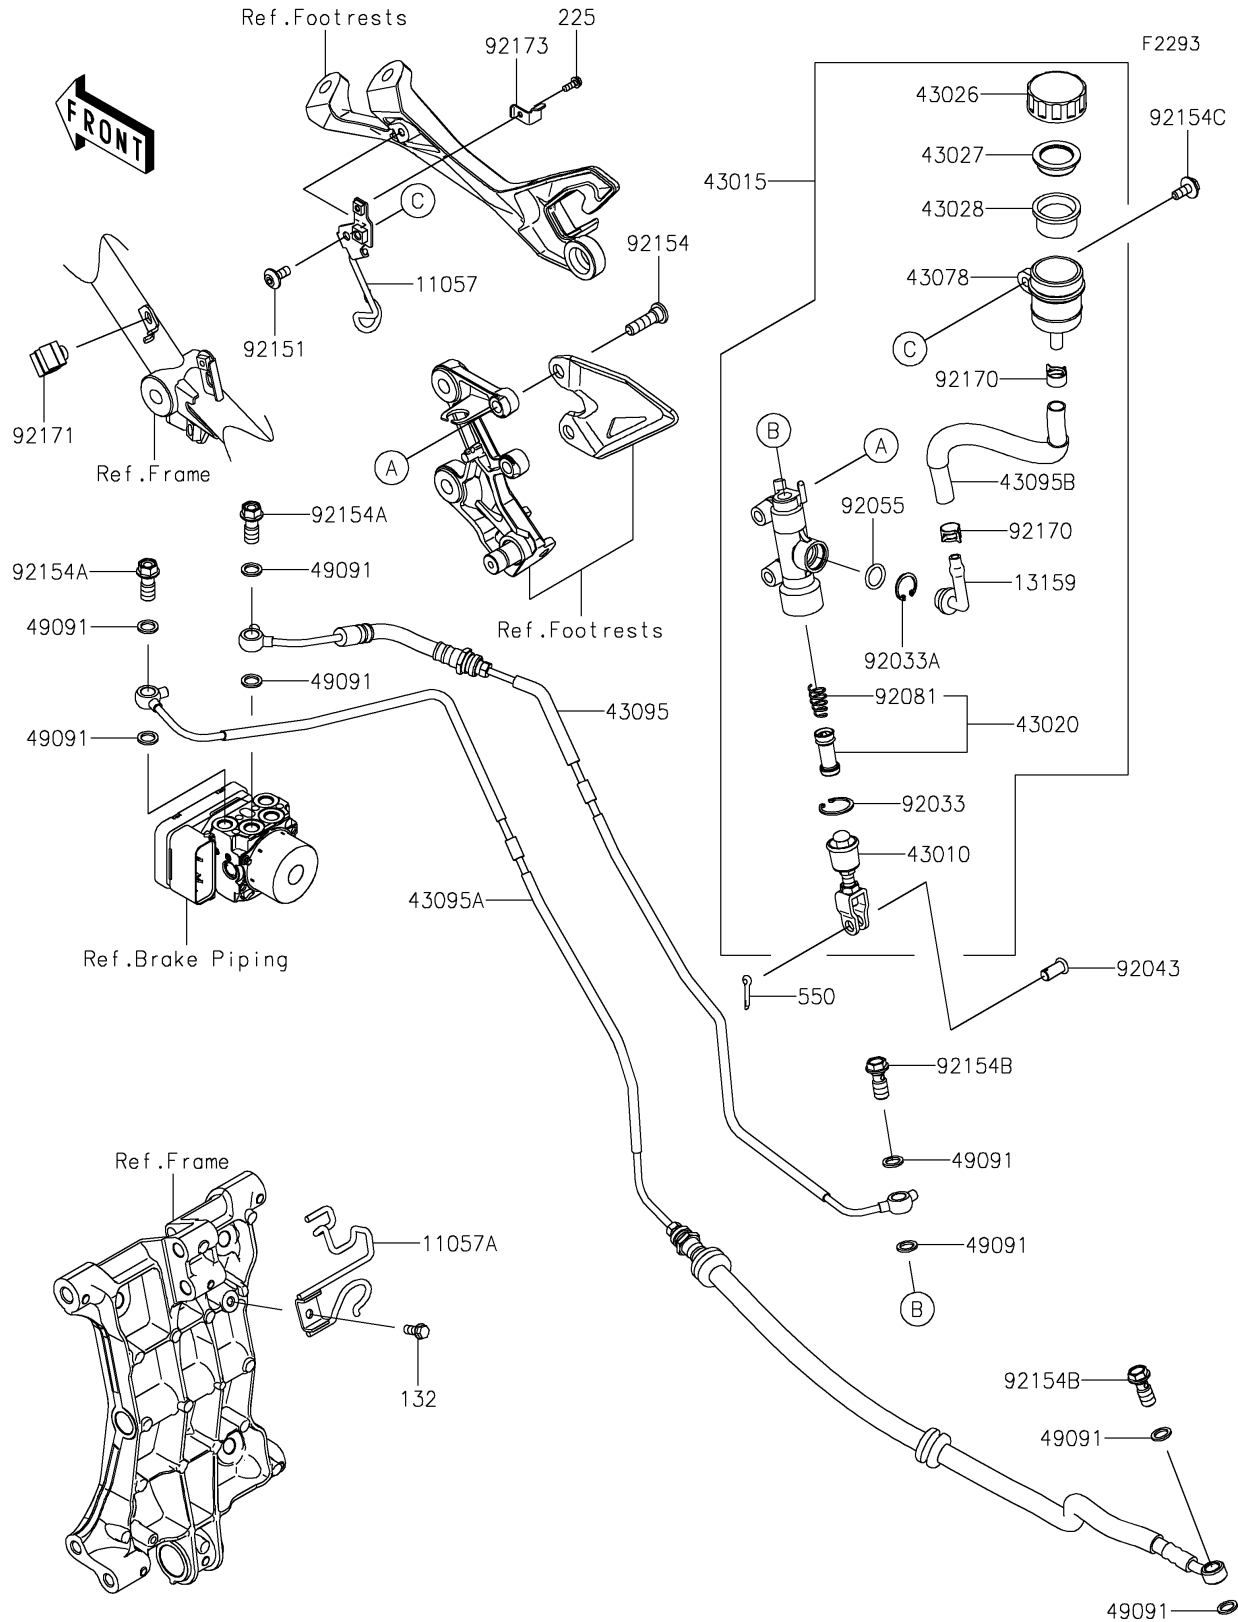

## 2018 NINJA® 400 ABS PARTS DIAGRAM

Rear Master Cylinder

## 2018 NINJA® 400 ABS PARTS LIST

Rear Master Cylinder

ITEM NAME	PART NUMBER	QUANTITY
BRACKET,RR RESERVOIR (Ref # 11057)	11057-1101	1
BRACKET,PIVOT BRACKET (Ref # 11057A)	11057-1103	1
CONNECTOR (Ref # 13159)	13159-1056	1
BOLT-FLANGED-SMALL,6X14 (Ref # 132)	132BC0614	1
SCREW-PAN-WSP-CROS,4X12 (Ref # 225)	225AB0412	1
ROD-ASSY-BRAKE (Ref # 43010)	43010-0022	1
CYLINDER-ASSY-MASTER,RR (Ref # 43015)	43015-0667	1
PISTON-COMP-BRAKE (Ref # 43020)	43020-0023	1
CAP-BRAKE (Ref # 43026)	43026-0009	1
PLATE-DIAPHRAGM (Ref # 43027)	43027-1053	1
DIAPHRAGM (Ref # 43028)	43028-1065	1
RESERVOIR (Ref # 43078)	43078-0040	1
HOSE-BRAKE,RR M/CYLINDER-HU (Ref # 43095)	43095-1489	1
HOSE-BRAKE,HU-RR CALIPER (Ref # 43095A)	43095-1490	1
HOSE-BRAKE,RR RESERVOIR (Ref # 43095B)	43095-1495	1
WASHER-SEAL,10.1X14.5X1.5 (Ref # 49091)	49091-0001	1
PIN-COTTER,2.0X15 (Ref # 550)	550AA2015	1
RING-SNAP,20.9X24.6X1.2 (Ref # 92033)	92033-0079	1
RING-SNAP,20.5MM (Ref # 92033A)	92033-1186	1
PIN (Ref # 92043)	92043-0904	1
RING-O,14.8X2.4 (Ref # 92055)	92055-0741	1
SPRING,MASTER CYLINDER (Ref # 92081)	92081-1737	1
BOLT,SOCKET,6X14 (Ref # 92151)	92151-1654	1
BOLT,SOCKET,8X30 (Ref # 92154)	92154-0843	1
BOLT,BANJO,10X22 (Ref # 92154A)	92154-1138	1
BOLT,BANJO,10X23 (Ref # 92154B)	92154-1712	1
BOLT,UPSET-WP,6X16 (Ref # 92154C)	92154-2244	1
CLAMP,HOSE (Ref # 92170)	92170-1091	1
CLAMP (Ref # 92171)	92171-0818	1

## 2018 NINJA® 400 ABS PARTS LIST

Rear Master Cylinder

ITEM NAME	PART NUMBER	QUANTITY
CLAMP,RESERVOIR TANK CAP (Ref # 92173)	92173-0028	1