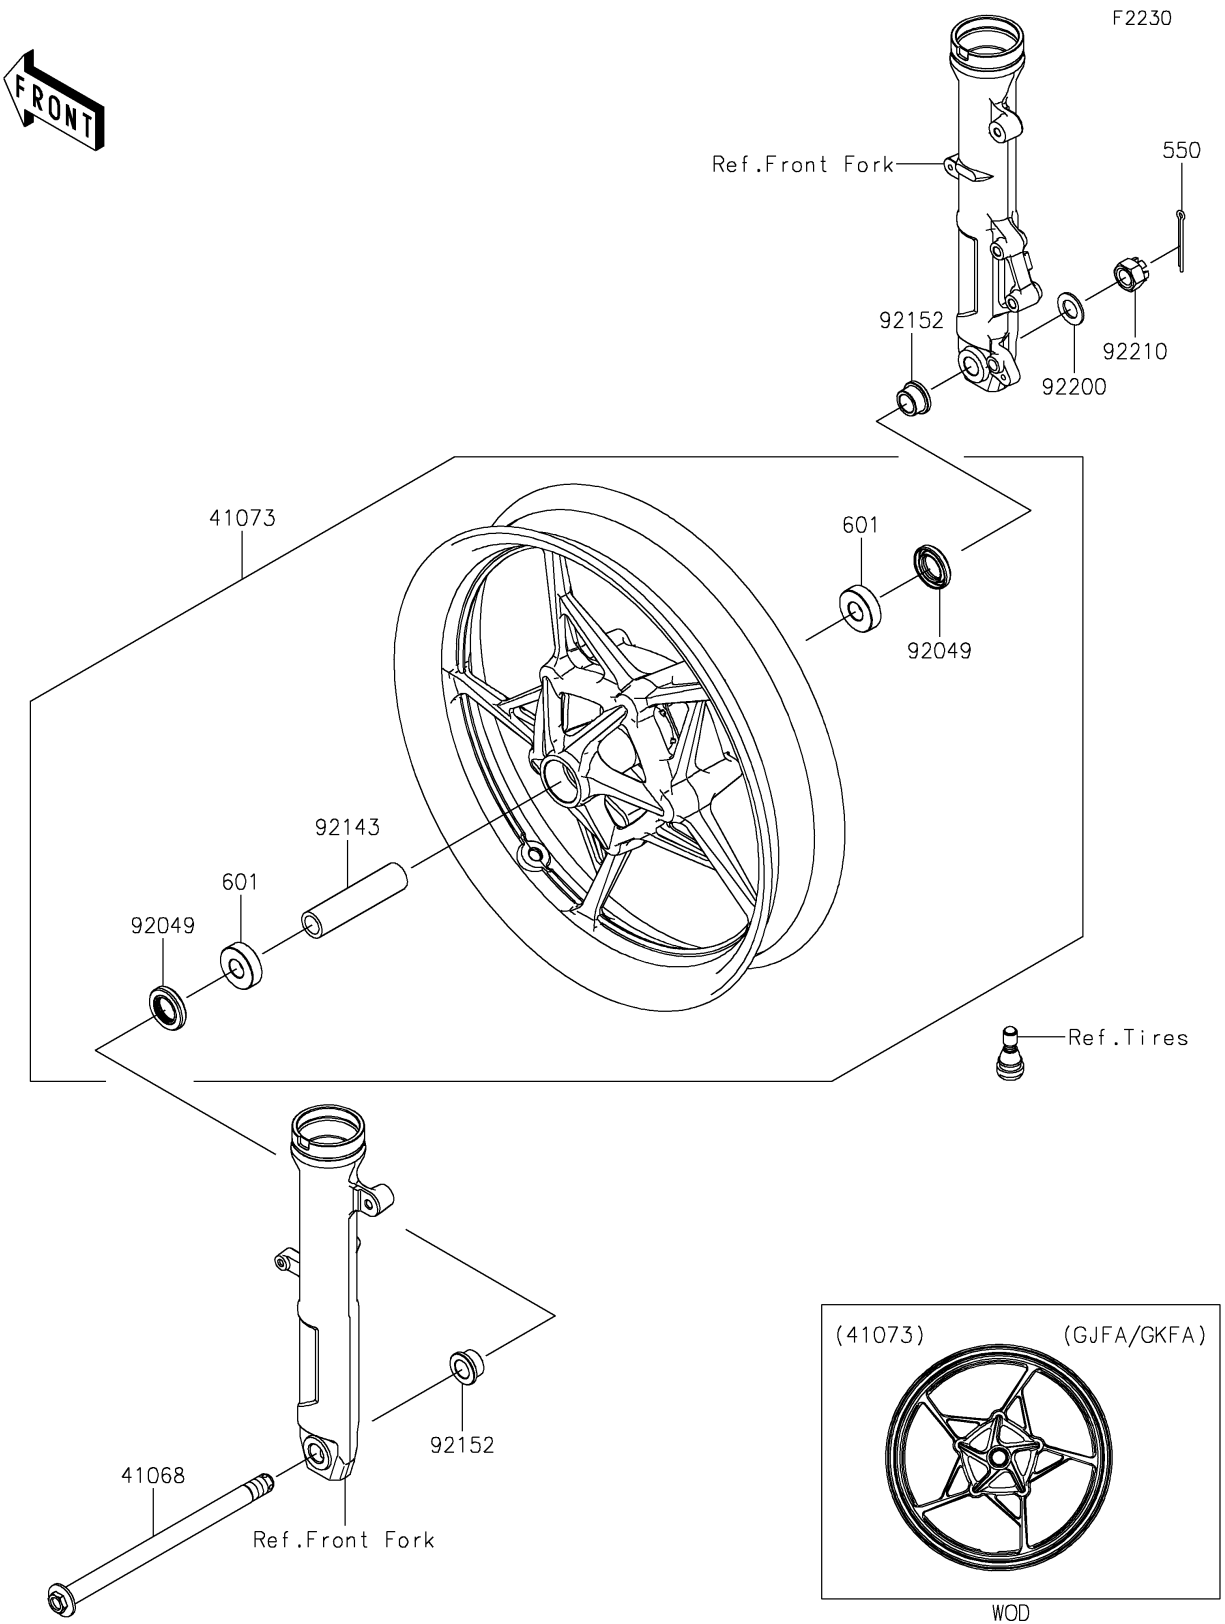

2018 NINJA® 400 ABS PARTS DIAGRAM

Front Wheel

2018 NINJA® 400 ABS PARTS LIST

Front Wheel

ITEM NAME	PART NUMBER	QUANTITY
AXLE,FR,17X253,M16 (Ref # 41068)	41068-0627	1
WHEEL-ASSY,FR,G.BLACK (Ref # 41073)	41073-0752-QT	1
PIN-COTTER,4.0X35 (Ref # 550)	550AA4035	1
BEARING-BALL,#6203UUC3 (Ref # 601)	601B6203UU	1
SEAL-OIL,23X40X7 (Ref # 92049)	92049-0801	1
COLLAR,17.2X25X105 (Ref # 92143)	92143-1124	1
COLLAR,17X30X15.5 (Ref # 92152)	92152-2386	1
WASHER,17.3X30X2 (Ref # 92200)	92200-1916	1
NUT,16MM (Ref # 92210)	92210-1651	1