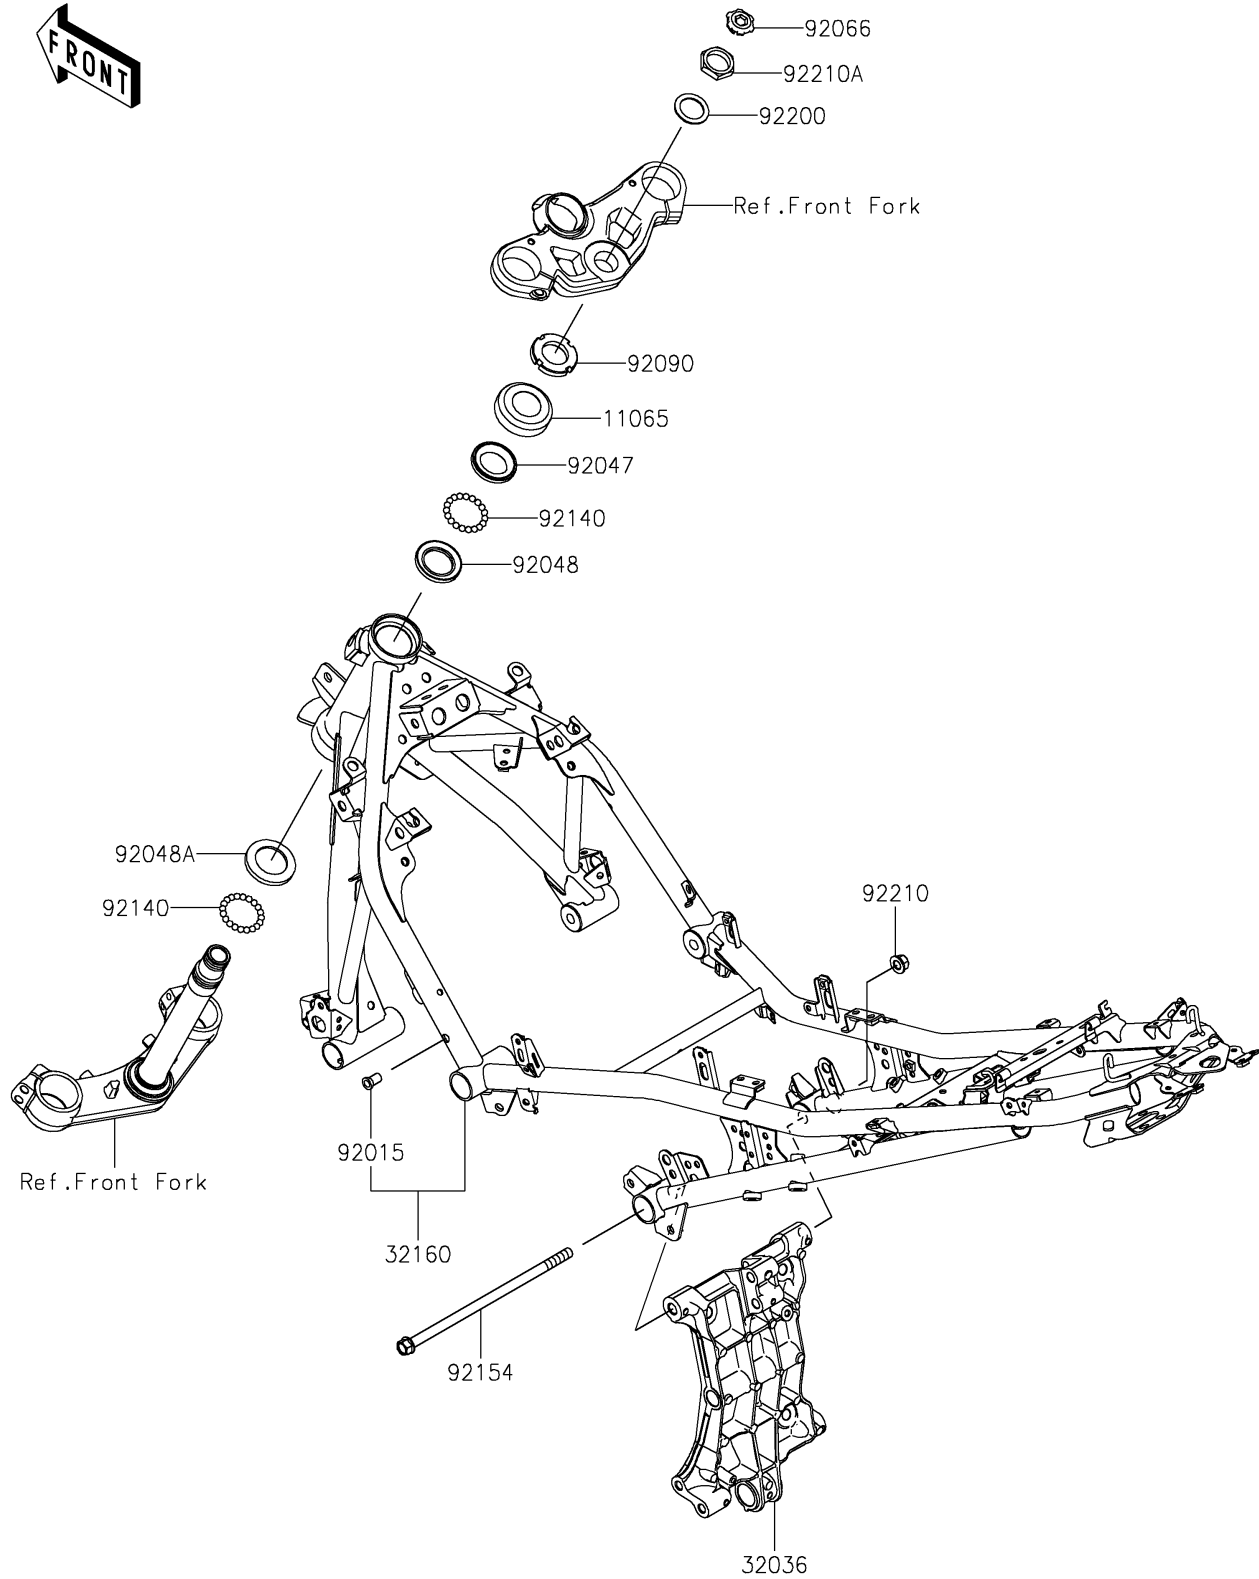

## 2018 NINJA® 400 ABS PARTS DIAGRAM

Frame(CA)

F2120A

## 2018 NINJA® 400 ABS PARTS LIST

Frame(CA)

ITEM NAME	PART NUMBER	QUANTITY
CAP (Ref # 11065)	11065-1290	1
BRACKET-SWINGARM (Ref # 32036)	32036-0376	1
FRAME-COMP,F.S.BLACK (Ref # 32160)	32160-0948-18R	1
NUT,POP,6MM (Ref # 92015)	92015-1759	1
RACE,STEERING STEM BEARING (Ref # 92047)	92047-011	1
RACE,STEERING STEM BEARING (Ref # 92048)	92048-006	1
RACE,STEERING STEM BEARING (Ref # 92048A)	92048-008	1
PLUG (Ref # 92066)	92066-0915	1
NUT,30MM (Ref # 92090)	92090-007	1
BALL,6.35MM (Ref # 92140)	92140-0008	1
BOLT,FLANGED,10X231 (Ref # 92154)	92154-3738	1
WASHER,25.5X36X1.6 (Ref # 92200)	92200-1858	1
NUT,LOCK,FLANGED,10MM (Ref # 92210)	92210-1139	1
NUT,25MM (Ref # 92210A)	92210-1586	1