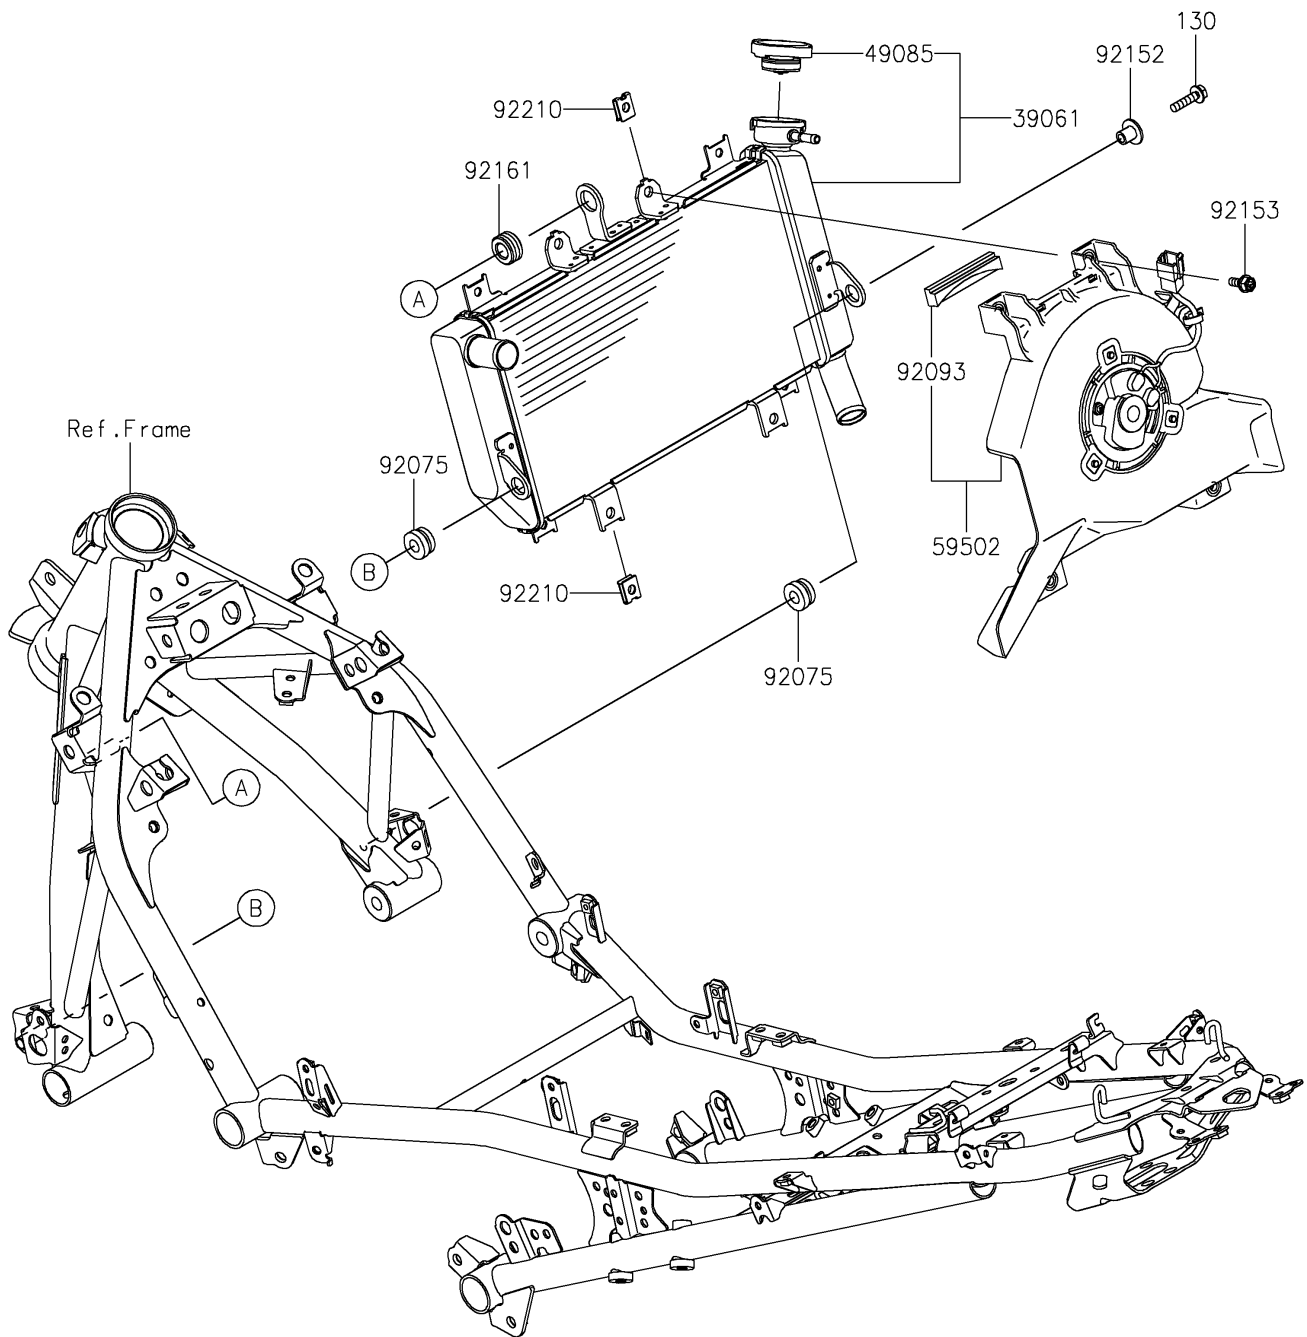

2018 NINJA® 400 ABS PARTS DIAGRAM

Radiator

E3032

2018 NINJA® 400 ABS PARTS LIST

Radiator

ITEM NAME	PART NUMBER	QUANTITY
BOLT-FLANGED,6X25 (Ref # 130)	130CB0625	1
RADIATOR-ASSY (Ref # 39061)	39061-0751	1
CAP-ASSY-PRESSURE (Ref # 49085)	49085-0006	1
FAN-ASSY (Ref # 59502)	59502-0624	1
DAMPER,RUBBER (Ref # 92075)	92075-1123	1
SEAL (Ref # 92093)	92093-0713	1
COLLAR (Ref # 92152)	92152-1074	1
BOLT (Ref # 92153)	92153-0531	1
DAMPER (Ref # 92161)	92161-2080	1
NUT (Ref # 92210)	92210-1323	1