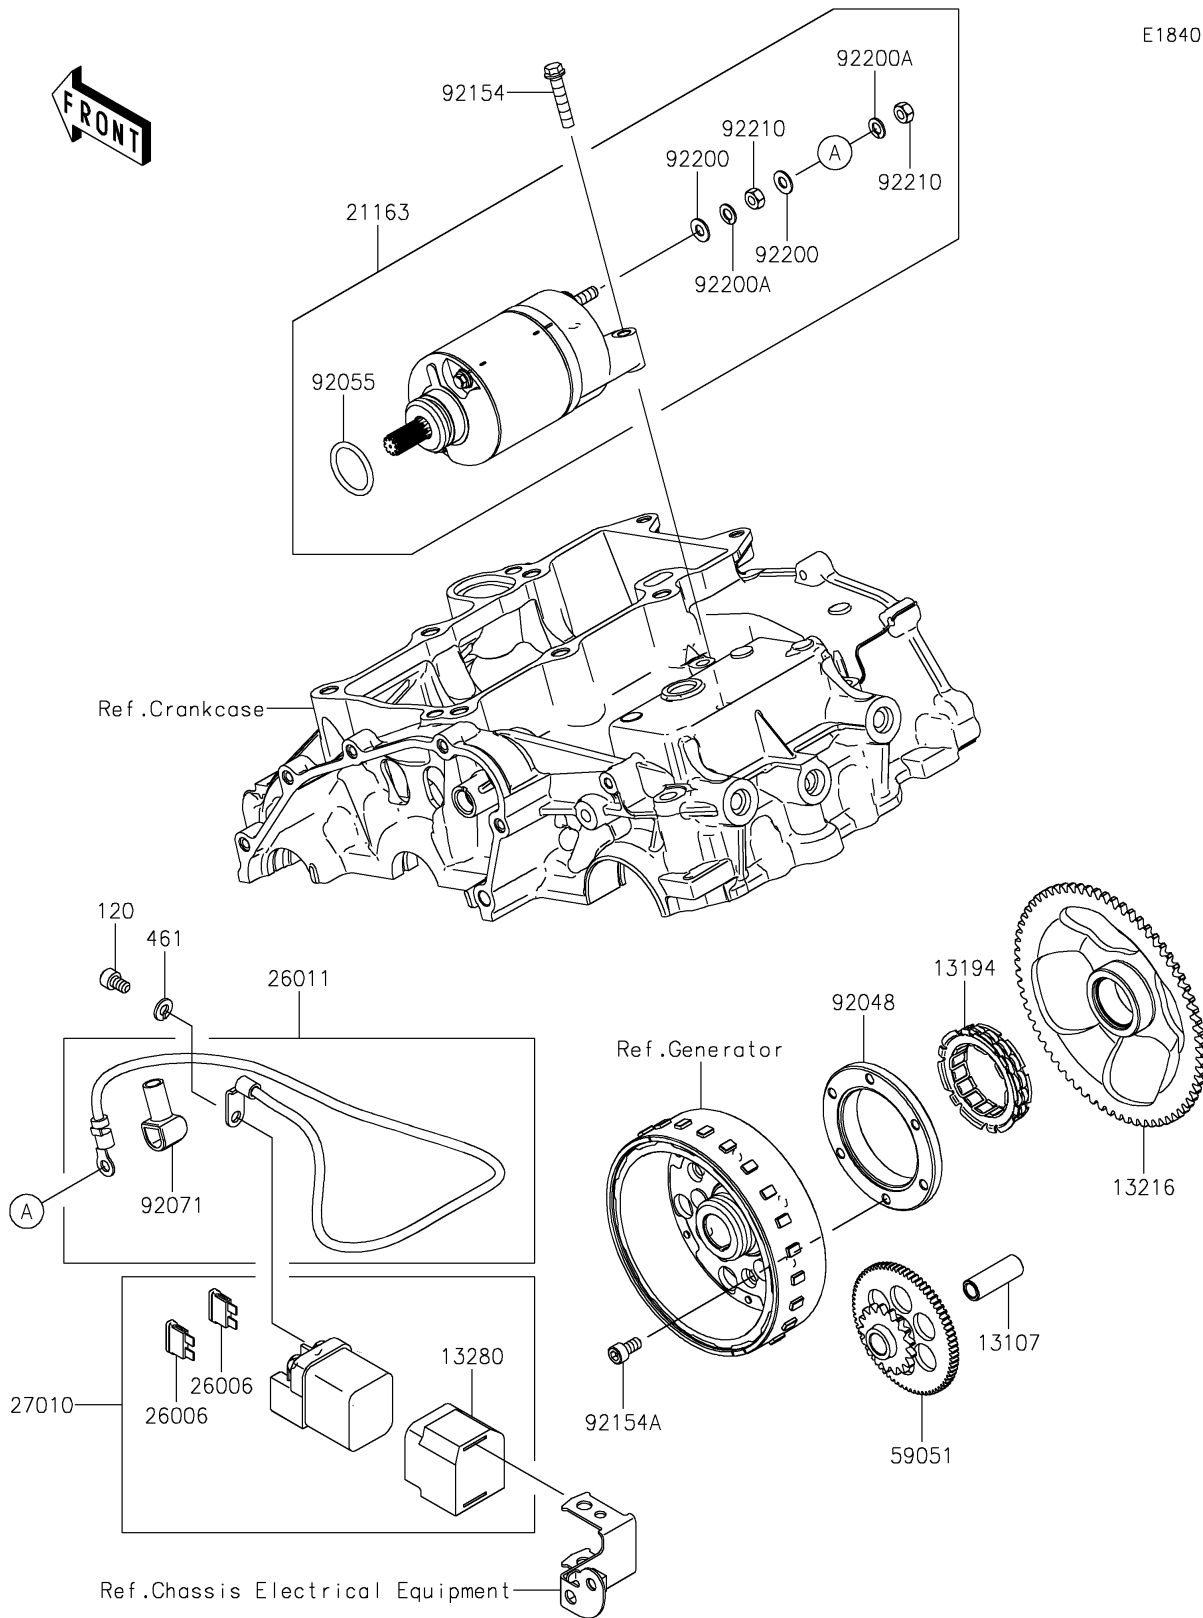

2018 NINJA® 400 ABS PARTS DIAGRAM

Starter Motor

E1840

2018 NINJA® 400 ABS PARTS LIST

Starter Motor

ITEM NAME	PART NUMBER	QUANTITY
BOLT-SOCKET,6X10 (Ref # 120)	120CA0610	1
SHAFT,IDLER (Ref # 13107)	13107-0861	1
CLUTCH-ONEWAY (Ref # 13194)	13194-1096	1
GEAR-COMP,ONEWAY CLUTCH,67T (Ref # 13216)	13216-0895	1
HOLDER (Ref # 13280)	13280-0301	1
STARTER-ELECTRIC (Ref # 21163)	21163-0782	1
FUSE,BLADE,30A,GREEN (Ref # 26006)	26006-1006	1
WIRE-LEAD,STARTER (Ref # 26011)	26011-1867	1
SWITCH,MAGNETIC (Ref # 27010)	27010-0099	1
WASHER-SPRING,6MM (Ref # 461)	461DA0600	1
GEAR-SPUR,IDLER (Ref # 59051)	59051-0799	1
RACE (Ref # 92048)	92048-0024	1
RING-O (Ref # 92055)	92055-0822	1
GROMMET (Ref # 92071)	92071-0024	1
BOLT,FLANGED,6X30 (Ref # 92154)	92154-1773	1
BOLT,SOCKET,6X12 (Ref # 92154A)	92154-1889	1
WASHER (Ref # 92200)	92200-1678	1
WASHER (Ref # 92200A)	92200-1679	1
NUT (Ref # 92210)	92210-1664	1