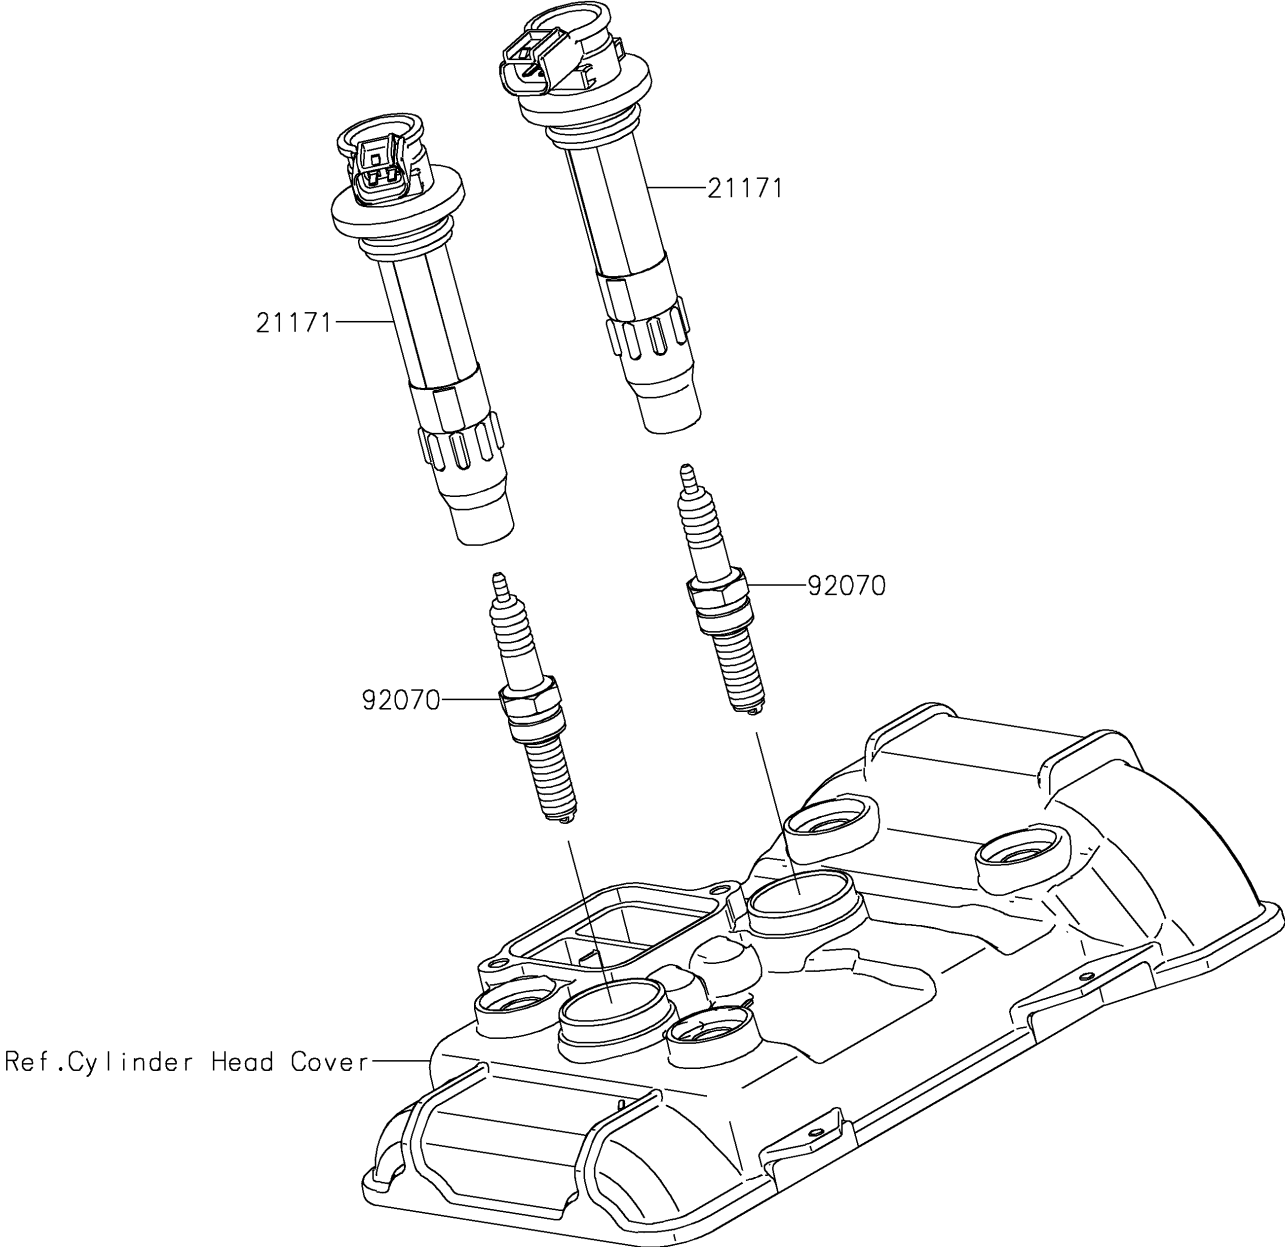

2018 NINJA® 400 ABS PARTS DIAGRAM

Ignition System

E1830

2018 NINJA® 400 ABS PARTS LIST

Ignition System

ITEM NAME	PART NUMBER	QUANTITY
COIL-ASSY-IGNITION (Ref # 21171)	21171-0751	1
PLUG-SPARK,LMAR9G(NGK) (Ref # 92070)	92070-0716	1