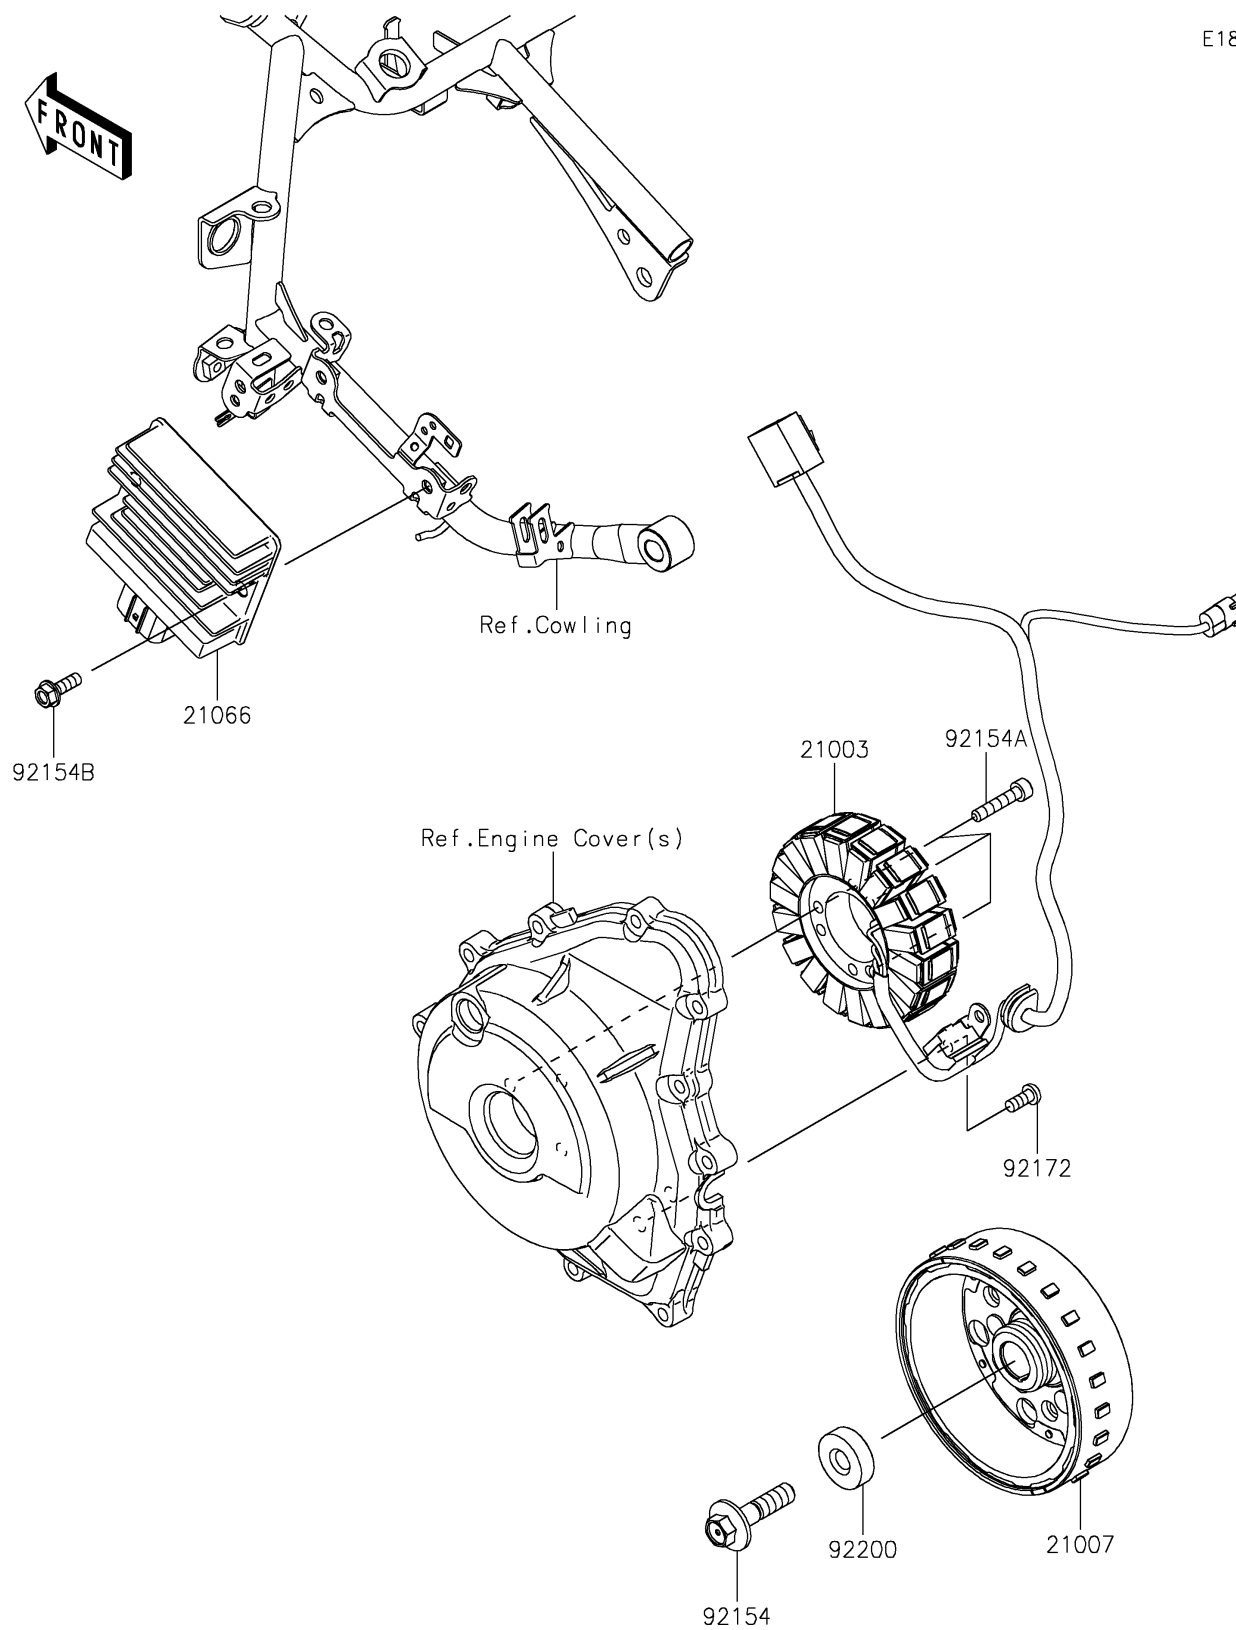

2018 NINJA® 400 ABS PARTS DIAGRAM

Generator

E1810

2018 NINJA® 400 ABS PARTS LIST

Generator

ITEM NAME	PART NUMBER	QUANTITY
STATOR (Ref # 21003)	21003-0178	1
ROTOR (Ref # 21007)	21007-0653	1
REGULATOR-VOLTAGE (Ref # 21066)	21066-0761	1
BOLT,FLANGED,10X40 (Ref # 92154)	92154-2341	1
BOLT,SOCKET,6X30 (Ref # 92154A)	92154-2820	1
BOLT,FLANGED,6X18 (Ref # 92154B)	92154-2896	1
SCREW,6X14 (Ref # 92172)	92172-1212	1
WASHER,10X30X9 (Ref # 92200)	92200-0790	1