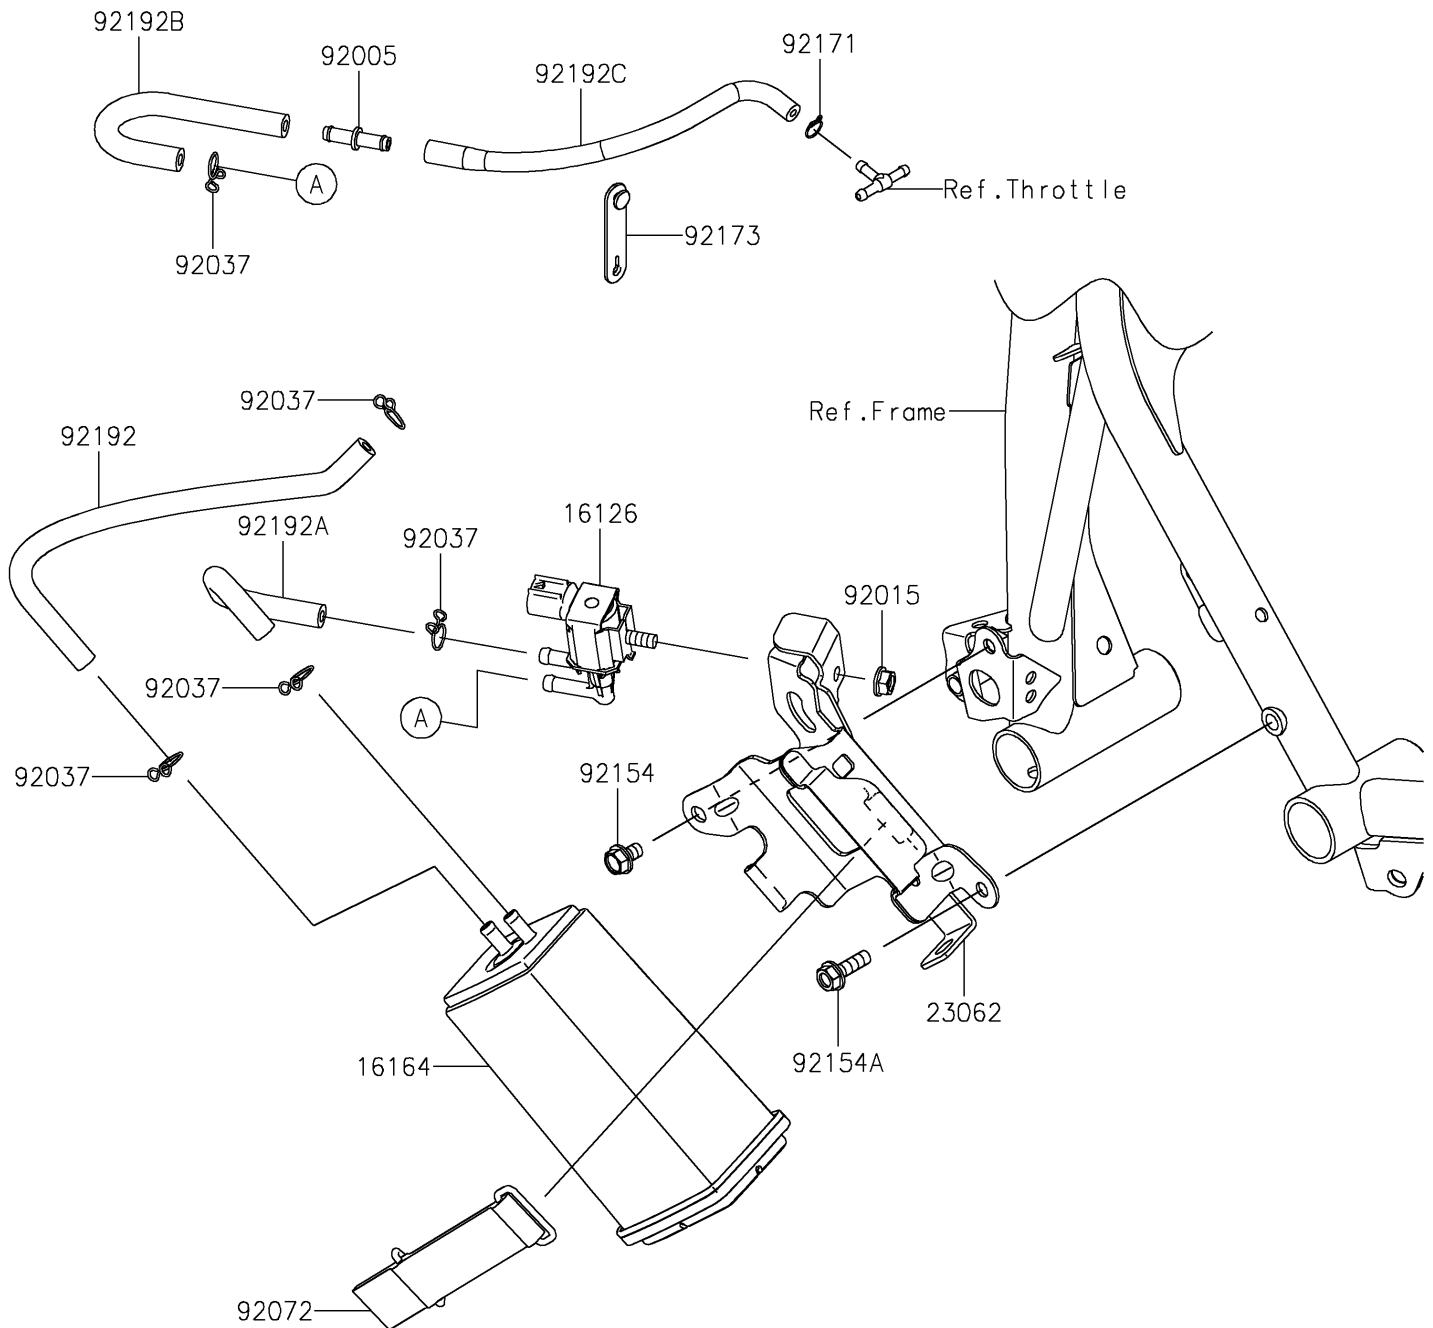

2018 NINJA® 400 ABS PARTS DIAGRAM

Fuel Evaporative System(CA)

E1650

2018 NINJA® 400 ABS PARTS LIST

Fuel Evaporative System(CA)

ITEM NAME	PART NUMBER	QUANTITY
VALVE,SOLENOID (Ref # 16126)	16126-0705	1
CANISTER (Ref # 16164)	16164-0012	1
BRACKET-COMP,CANISTER (Ref # 23062)	23062-0949	1
FITTING (Ref # 92005)	92005-0721	1
NUT,FLANGED,6MM (Ref # 92015)	92015-1367	1
CLAMP,TUBE (Ref # 92037)	92037-147	1
BAND,CANISTER (Ref # 92072)	92072-0815	1
BOLT,FLANGED,6X10 (Ref # 92154)	92154-2939	1
BOLT-FLANGED,6X20 (Ref # 92154A)	92154-3812	1
CLAMP (Ref # 92171)	92171-0573	1
CLAMP,RUBBER PLATE (Ref # 92173)	92173-1229	1
TUBE,FUEL TANK-CANISTER (Ref # 92192)	92192-1806	1
TUBE,CANISTER-VALVE SOLENOID (Ref # 92192A)	92192-1807	1
TUBE,SOLENOID VALVE-FITTING (Ref # 92192B)	92192-1808	1
TUBE,FITTING-THROTTLE BODY (Ref # 92192C)	92192-1920	1