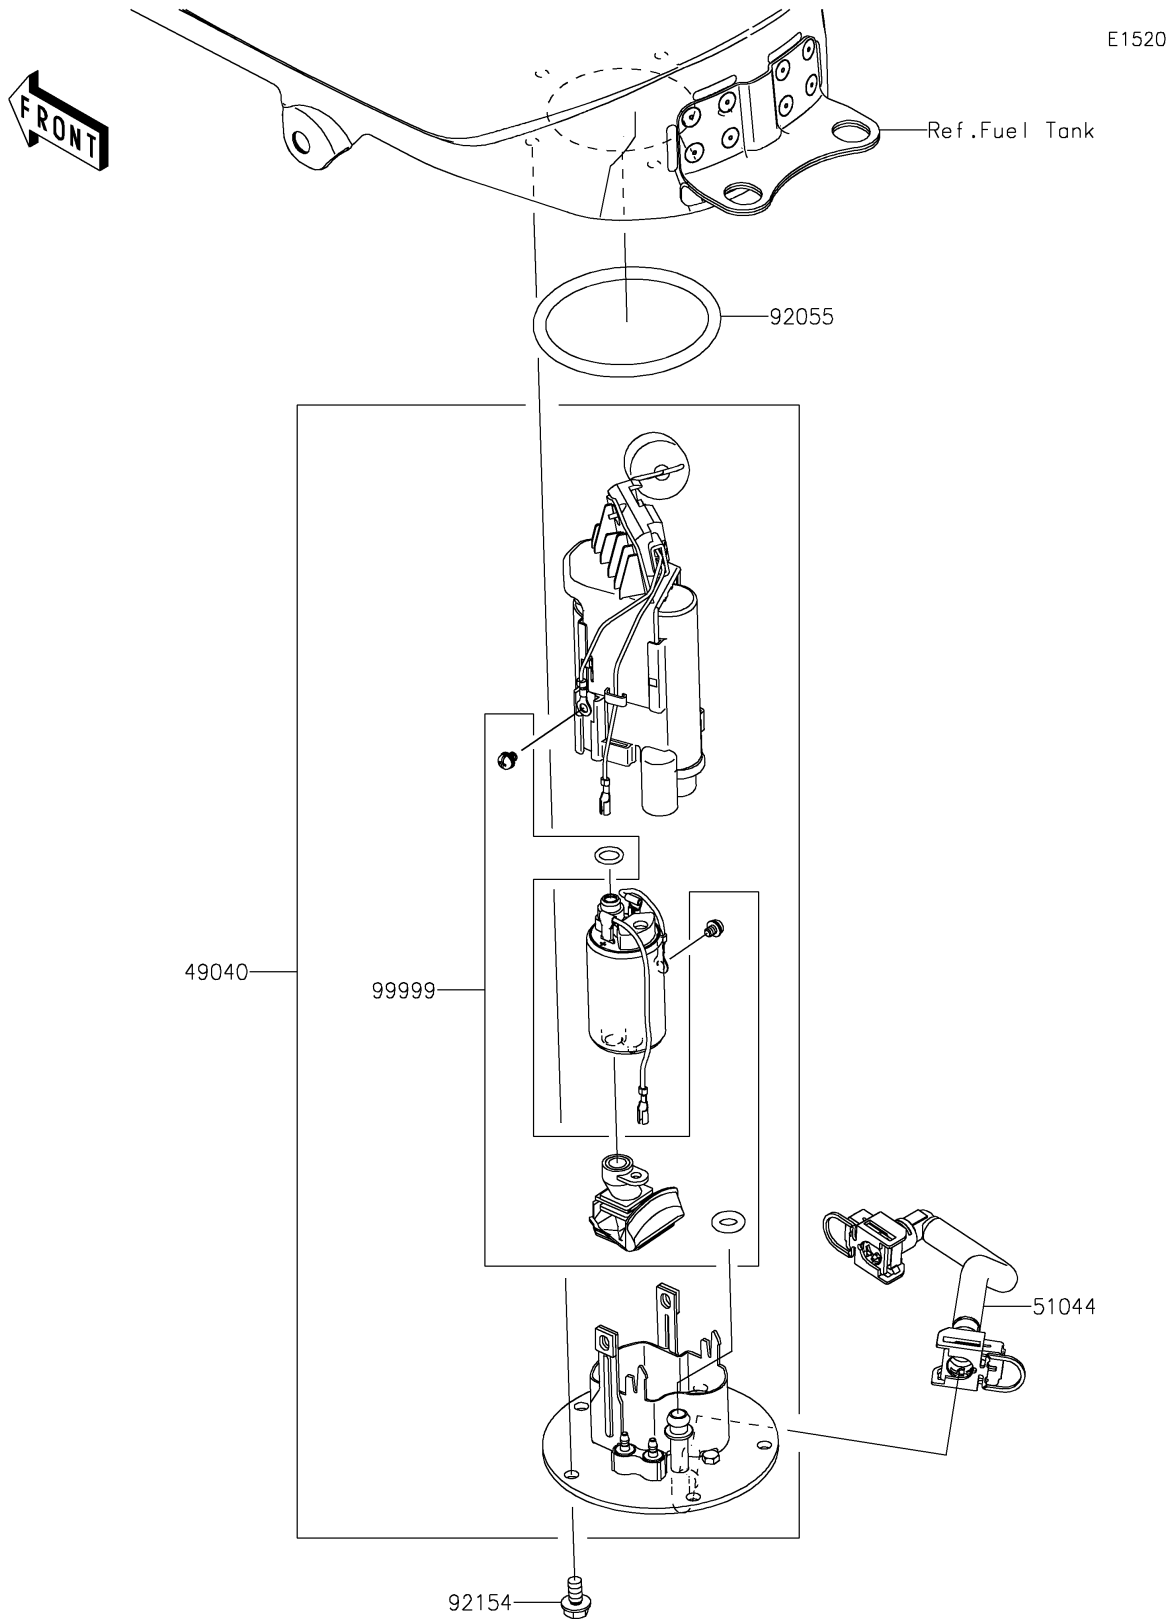

2018 NINJA® 400 ABS PARTS DIAGRAM

Fuel Pump

2018 NINJA® 400 ABS PARTS LIST

Fuel Pump

| ITEM NAME | PART NUMBER | QUANTITY |
|---------------------------------|-------------|----------|
| PUMP-FUEL (Ref # 49040) | 49040-0763 | 1 |
| TUBE-ASSY,FUEL (Ref # 51044) | 51044-0843 | 1 |
| RING-O,74.6X5.7 (Ref # 92055) | 92055-0728 | 1 |
| BOLT,FLANGED,6X12 (Ref # 92154) | 92154-2335 | 1 |
| KIT,FUEL FILTER (Ref # 99999) | 99999-0525 | 1 |