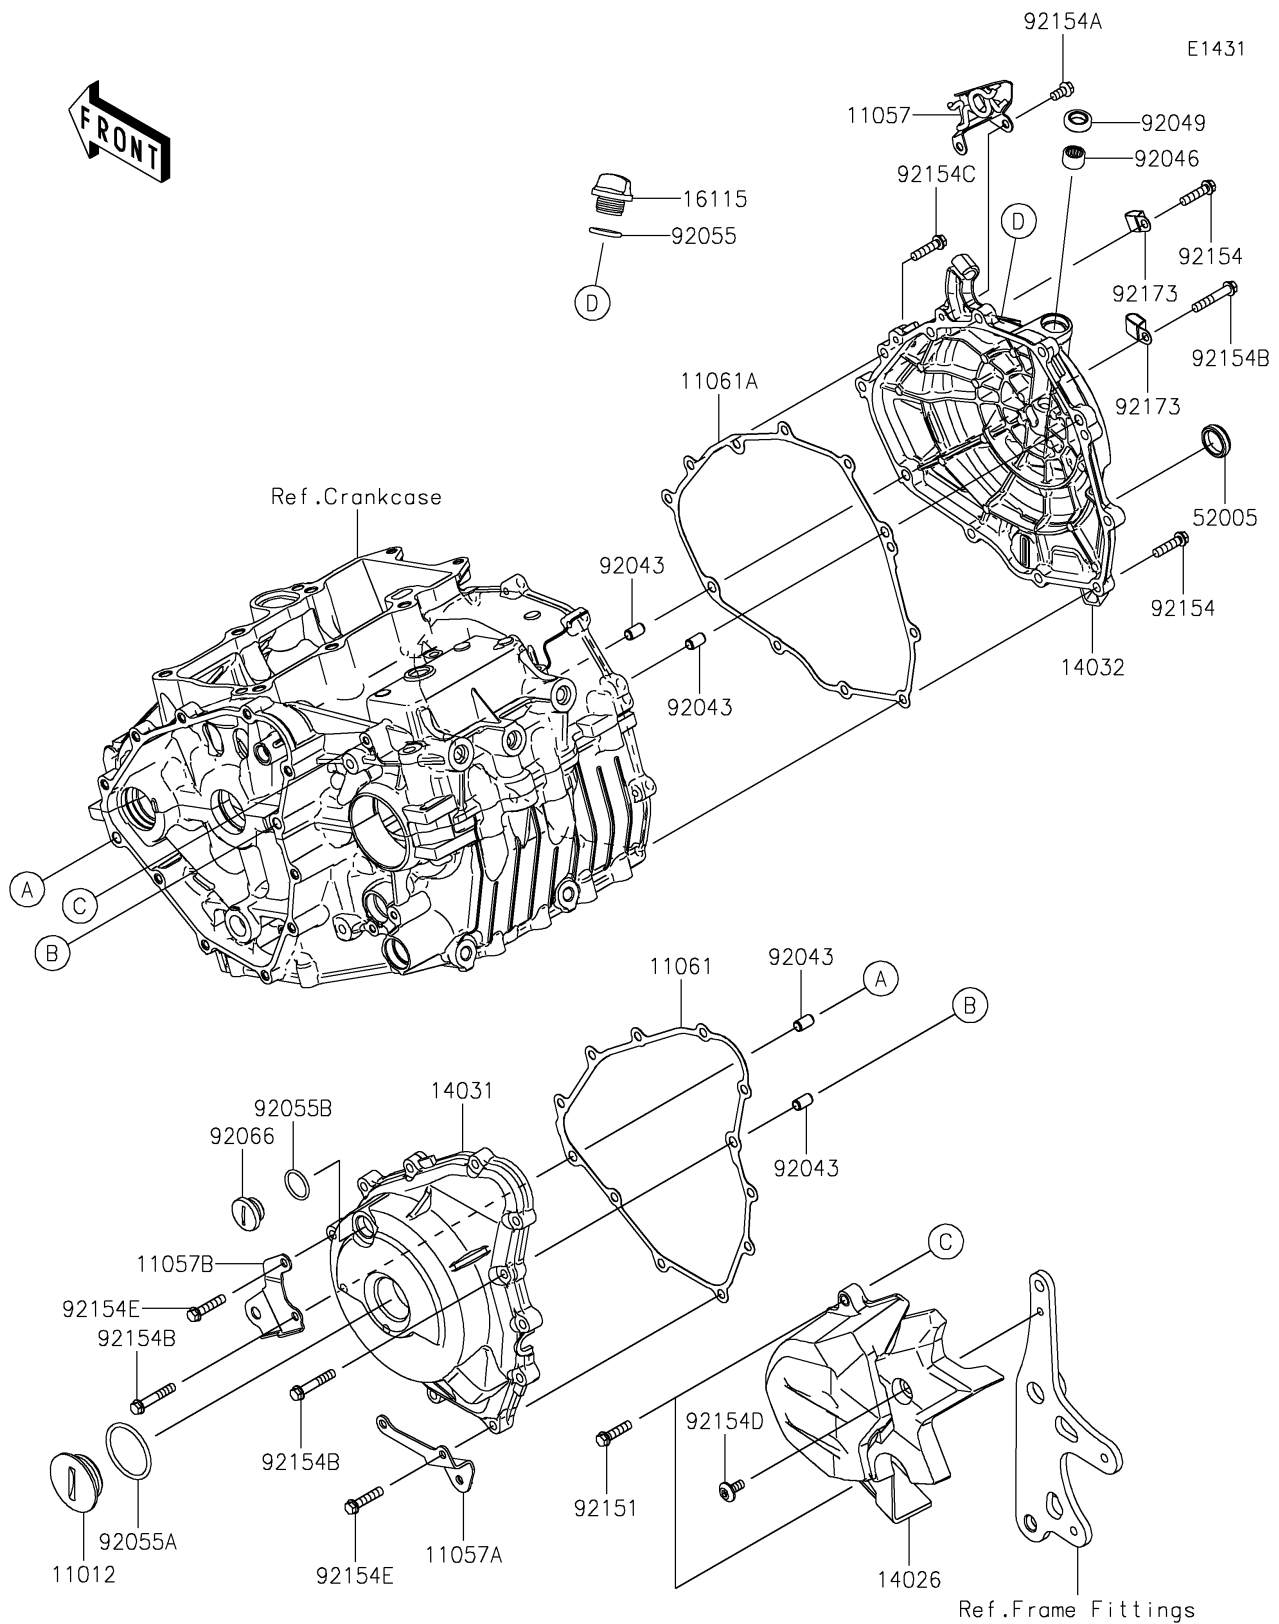

## 2018 NINJA® 400 ABS PARTS DIAGRAM

Engine Cover(s)

## 2018 NINJA® 400 ABS PARTS LIST

Engine Cover(s)

ITEM NAME	PART NUMBER	QUANTITY
CAP (Ref # 11012)	11012-1362	1
BRACKET (Ref # 11057)	11057-1231	1
BRACKET (Ref # 11057A)	11057-1256	1
BRACKET (Ref # 11057B)	11057-1416	1
GASKET,GENERATOR COVER (Ref # 11061)	11061-1252	1
GASKET,CLUTCH COVER (Ref # 11061A)	11061-1253	1
COVER-CHAIN (Ref # 14026)	14026-0141	1
COVER-GENERATOR (Ref # 14031)	14031-0618	1
COVER-CLUTCH (Ref # 14032)	14032-0641	1
CAP-OIL FILLER (Ref # 16115)	16115-1053	1
GAUGE,OIL LEVEL (Ref # 52005)	52005-1009	1
PIN,6.2X8X14 (Ref # 92043)	92043-1263	1
BEARING-NEEDLE,HK1210FM (Ref # 92046)	92046-0034	1
SEAL-OIL (Ref # 92049)	92049-1560	1
RING-O (Ref # 92055)	92055-012	1
RING-O,39.4X3.1 (Ref # 92055A)	92055-0734	1
RING-O,20X2 (Ref # 92055B)	92055-1146	1
PLUG (Ref # 92066)	92066-0748	1
BOLT,FLANGED-SMALL,6X25 (Ref # 92151)	92151-1930	1
BOLT,FLANGED,6X25 (Ref # 92154)	92154-0819	1
BOLT,FLANGED,6X12 (Ref # 92154A)	92154-1777	1
BOLT,FLANGED,6X35 (Ref # 92154B)	92154-1779	1
BOLT,FLANGED,6X25 (Ref # 92154C)	92154-2734	1
BOLT,SOCKET,6X14 (Ref # 92154D)	92154-2735	1
BOLT,FLANGED,6X28 (Ref # 92154E)	92154-2788	1
CLAMP (Ref # 92173)	92173-1828	1