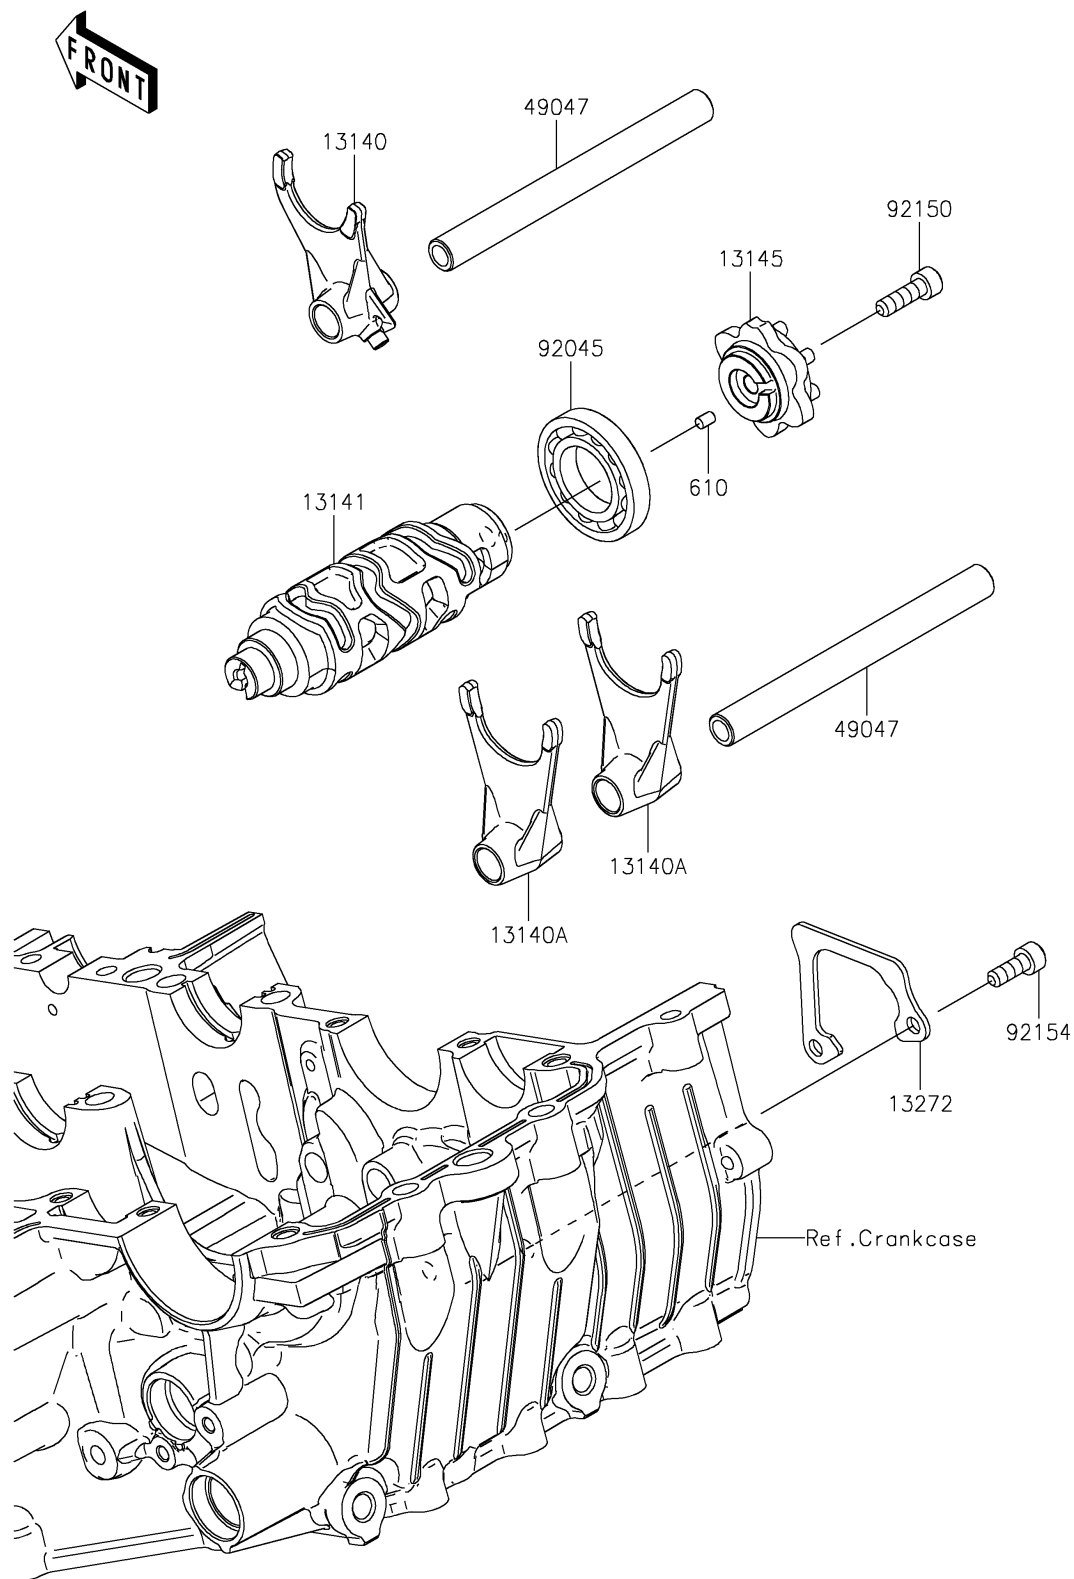

2018 NINJA® 400 ABS PARTS DIAGRAM

Gear Change Drum/Shift Fork(s)

E1362

2018 NINJA® 400 ABS PARTS LIST

Gear Change Drum/Shift Fork(s)

ITEM NAME	PART NUMBER	QUANTITY
FORK-SHIFT,IN (Ref # 13140)	13140-0662	1
FORK-SHIFT,OUT (Ref # 13140A)	13140-0663	1
DRUM-CHANGE (Ref # 13141)	13141-0597	1
CAM-CHANGE DRUM (Ref # 13145)	13145-0570	1
PLATE (Ref # 13272)	13272-2374	1
ROD-SHIFT (Ref # 49047)	49047-0634	1
ROLLER,4X6 (Ref # 610)	610A0406	1
BEARING-BALL,16005 (Ref # 92045)	92045-1045	1
BOLT,SOCKET,6X20 (Ref # 92150)	92150-1880	1
BOLT,SOCKET,6X16 (Ref # 92154)	92154-0235	1