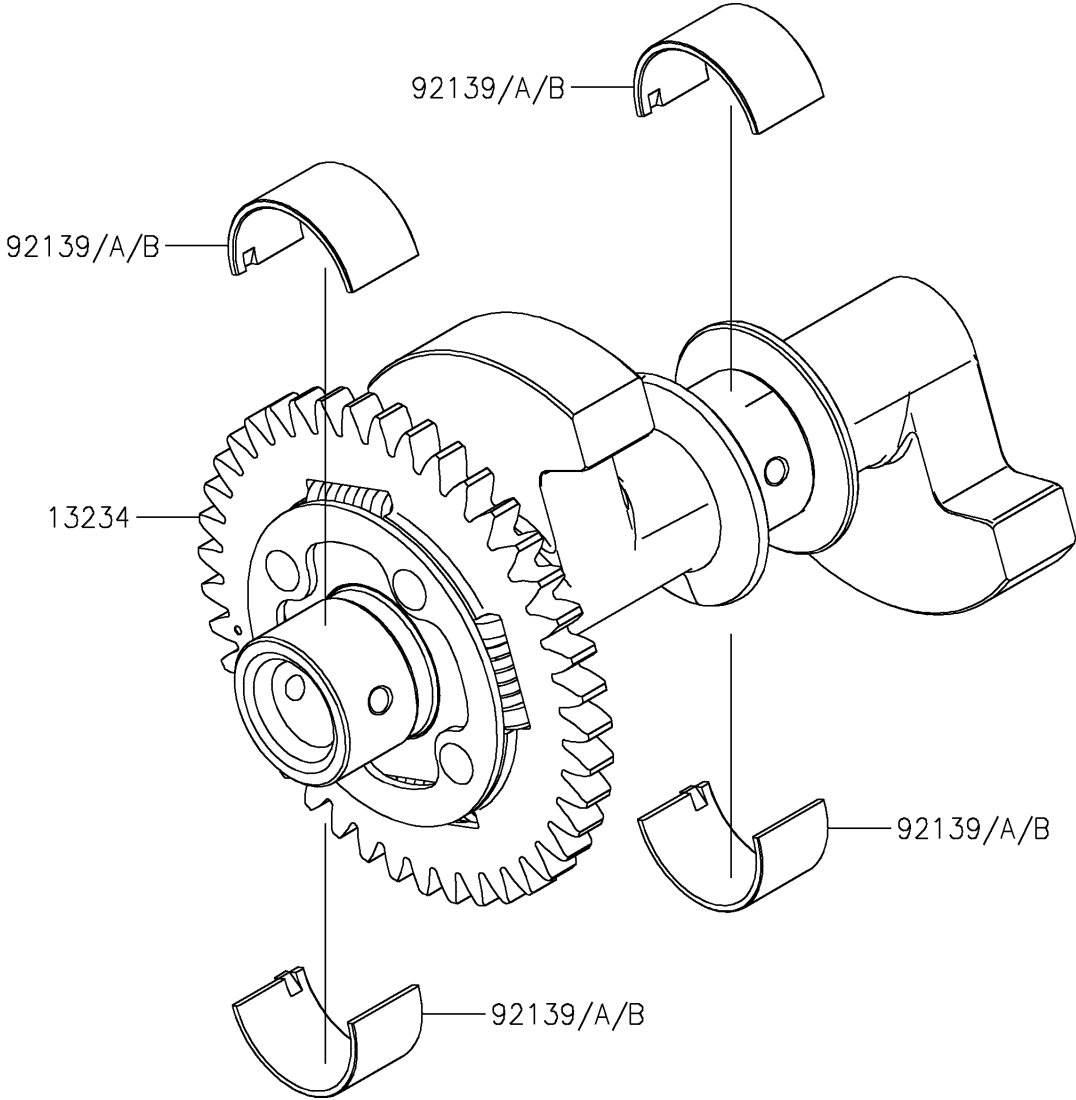

## 2018 NINJA® 400 ABS PARTS DIAGRAM

Balancer

E1323

## 2018 NINJA® 400 ABS PARTS LIST

Balancer

ITEM NAME	PART NUMBER	QUANTITY
SHAFT-COMP,BALANCER (Ref # 13234)	13234-0599	1
BUSHING,BALANCER,BLUE (Ref # 92139)	92139-0883	1
BUSHING,BALANCER,BLACK (Ref # 92139A)	92139-0884	1
BUSHING,BALANCER,BROWN (Ref # 92139B)	92139-0885	1