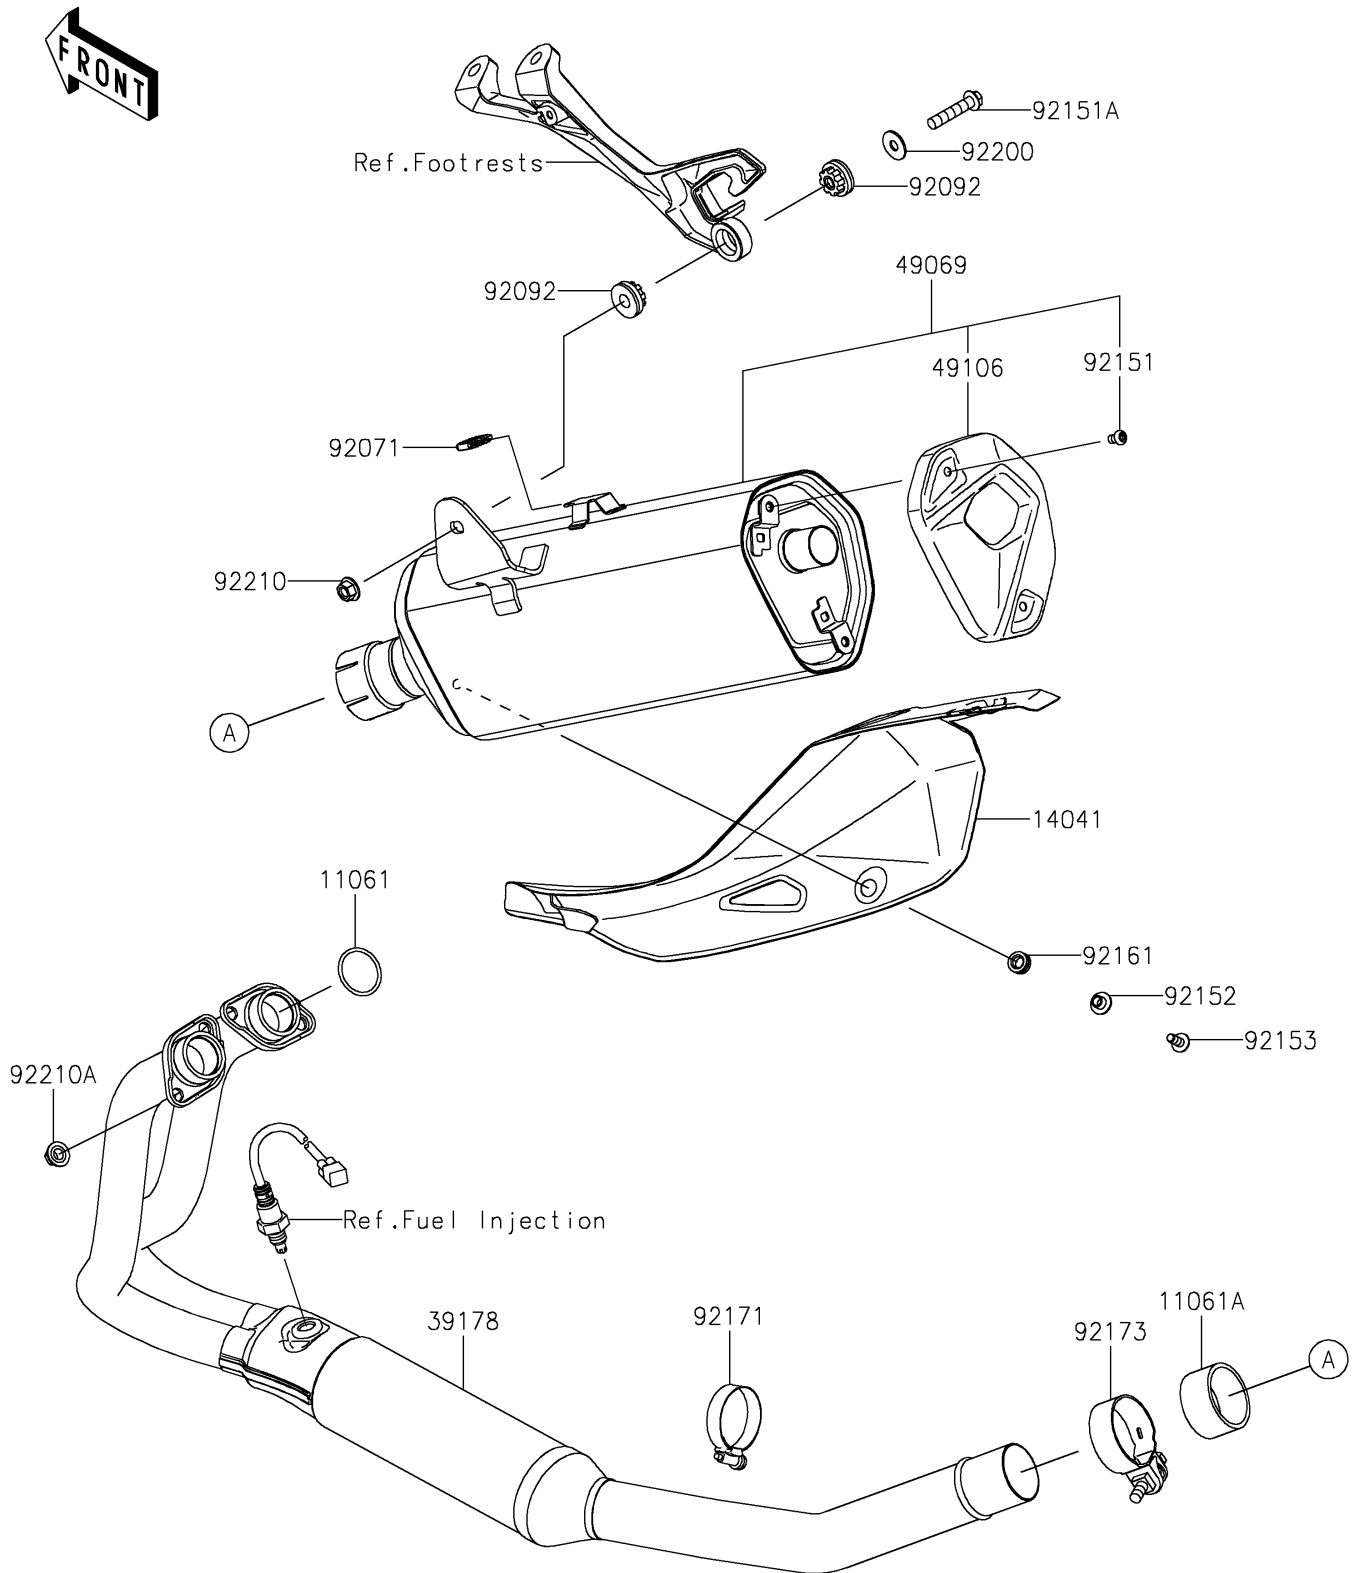

2018 NINJA® 400 ABS PARTS DIAGRAM

Muffler(s)

E1140

2018 NINJA® 400 ABS PARTS LIST

Muffler(s)

ITEM NAME	PART NUMBER	QUANTITY
GASKET,EXHAUST PIPE (Ref # 11061)	11061-1249	1
GASKET,EXHAUST PIPE CONNECTING (Ref # 11061A)	11061-1266	1
COVER-COMP,MUFFLER (Ref # 14041)	14041-0604	1
MANIFOLD-COMP-EXHAUST (Ref # 39178)	39178-0315	1
MUFFLER-ASSY (Ref # 49069)	49069-0833	1
COVER-MUFFLER,END (Ref # 49106)	49106-0827	1
GROMMET (Ref # 92071)	92071-0727	1
BUSHING-RUBBER (Ref # 92092)	92092-0018	1
BOLT,SOCKET,6X10 (Ref # 92151)	92151-1449	1
BOLT,FLANGED,8X40 (Ref # 92151A)	92151-1532	1
COLLAR,6.3X8.3X16 (Ref # 92152)	92152-0286	1
BOLT,SOCKET,6X16 (Ref # 92153)	92153-0817	1
DAMPER (Ref # 92161)	92161-2152	1
CLAMP (Ref # 92171)	92171-0058	1
CLAMP (Ref # 92173)	92173-1931	1
WASHER,8.0X22.0X1.5 (Ref # 92200)	92200-0174	1
NUT,8MM (Ref # 92210)	92210-0121	1
NUT,8MM (Ref # 92210A)	92210-1114	1