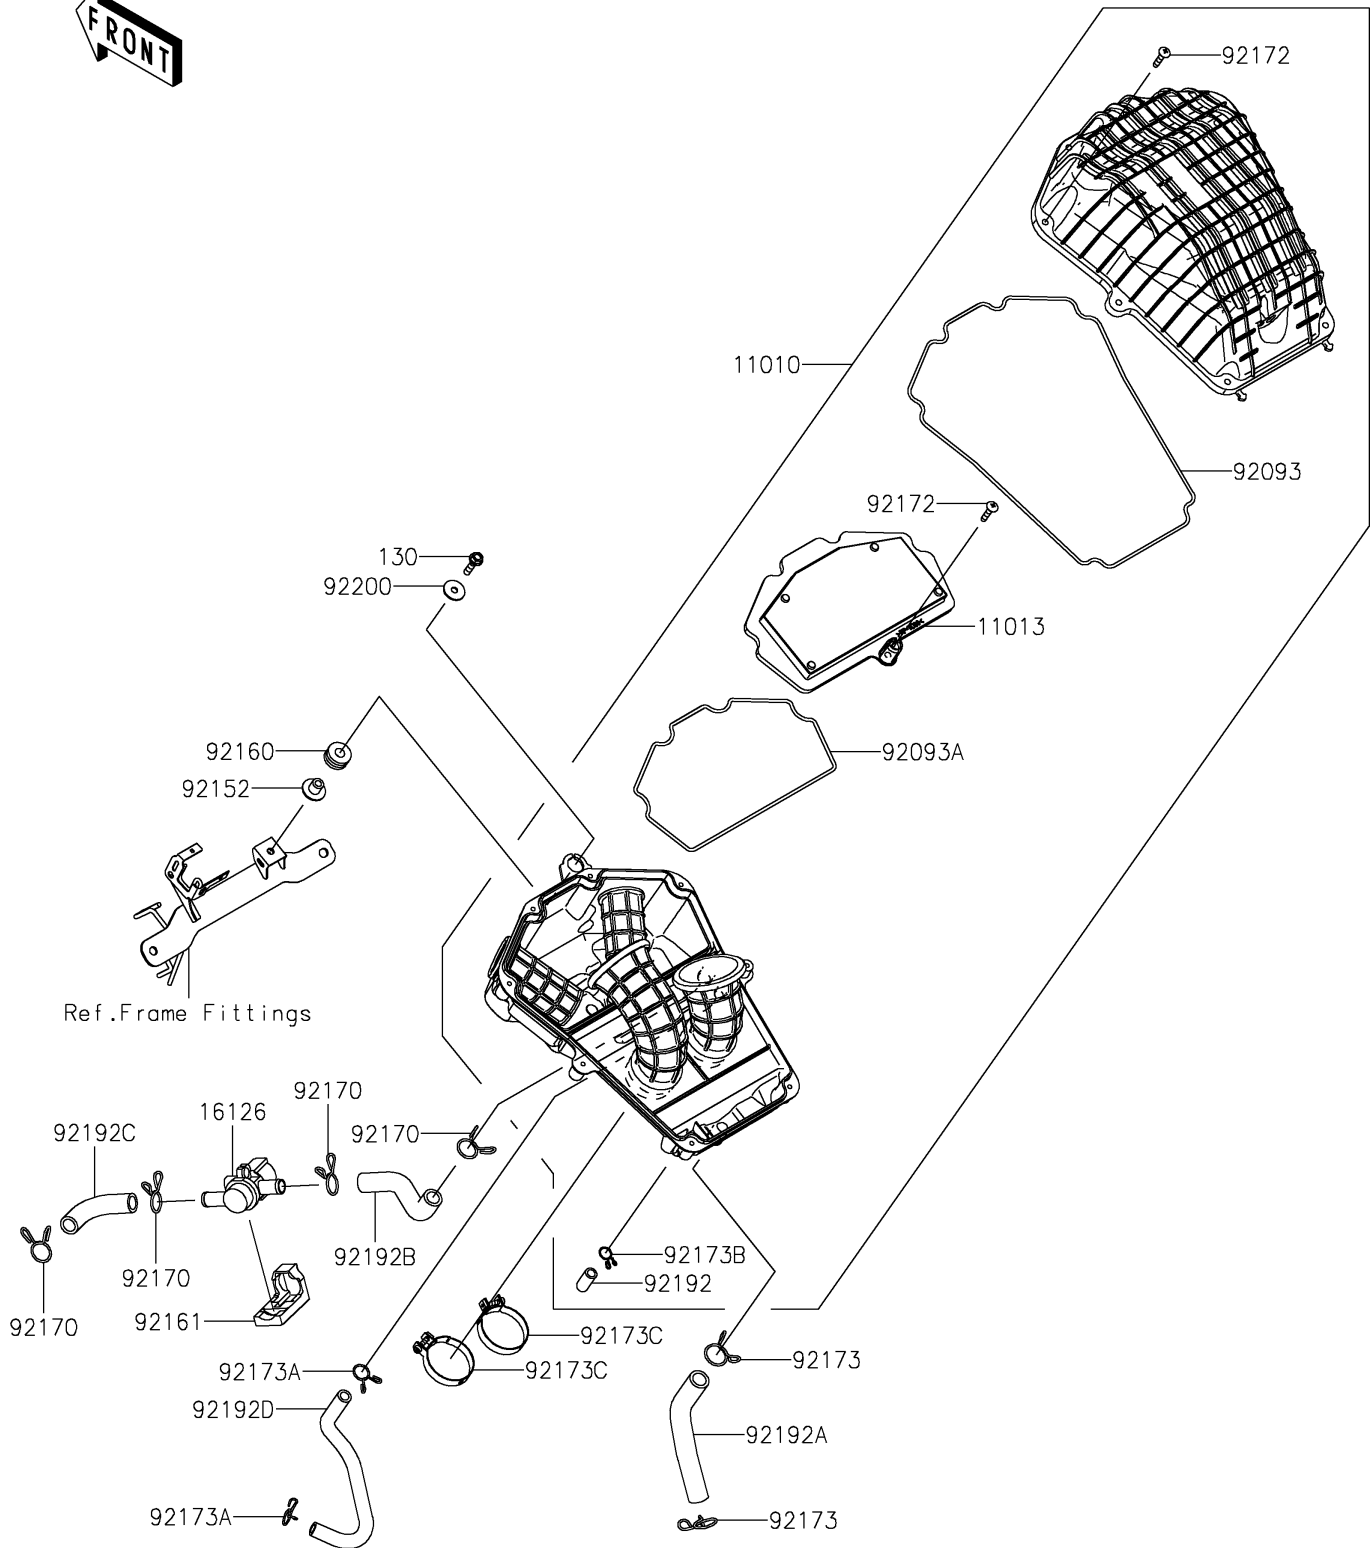

## 2018 NINJA® 400 ABS PARTS DIAGRAM

Air Cleaner

E1130

## 2018 NINJA® 400 ABS PARTS LIST

Air Cleaner

ITEM NAME	PART NUMBER	QUANTITY
FILTER-ASSY-AIR (Ref # 11010)	11010-0867	1
ELEMENT-AIR FILTER (Ref # 11013)	11013-0767	1
BOLT-FLANGED,6X25 (Ref # 130)	130BB0625	1
VALVE,AIR CUT (Ref # 16126)	16126-0744	1
SEAL,CASE (Ref # 92093)	92093-0706	1
SEAL,ELEMENT (Ref # 92093A)	92093-0707	1
COLLAR,6.5X10.5X13.1 (Ref # 92152)	92152-0547	1
DAMPER (Ref # 92160)	92160-1162	1
DAMPER (Ref # 92161)	92161-1933	1
CLAMP (Ref # 92170)	92170-1017	1
SCREW,5X25 (Ref # 92172)	92172-0891	1
CLAMP,20MM (Ref # 92173)	92173-0190	1
CLAMP,14MM (Ref # 92173A)	92173-0192	1
CLAMP (Ref # 92173B)	92173-1714	1
CLAMP (Ref # 92173C)	92173-1749	1
TUBE,DRAIN CLEAN (Ref # 92192)	92192-1744	1
TUBE,BREATHER (Ref # 92192A)	92192-1810	1
TUBE,AIR CUT VALVE-AIR CLEANER (Ref # 92192B)	92192-1811	1
TUBE,AIR CUT VALVE-HEAD CAP (Ref # 92192C)	92192-1812	1
TUBE,ISC-AIR CLEANER (Ref # 92192D)	92192-1813	1
WASHER,6.5X22X1.6 (Ref # 92200)	92200-1087	1