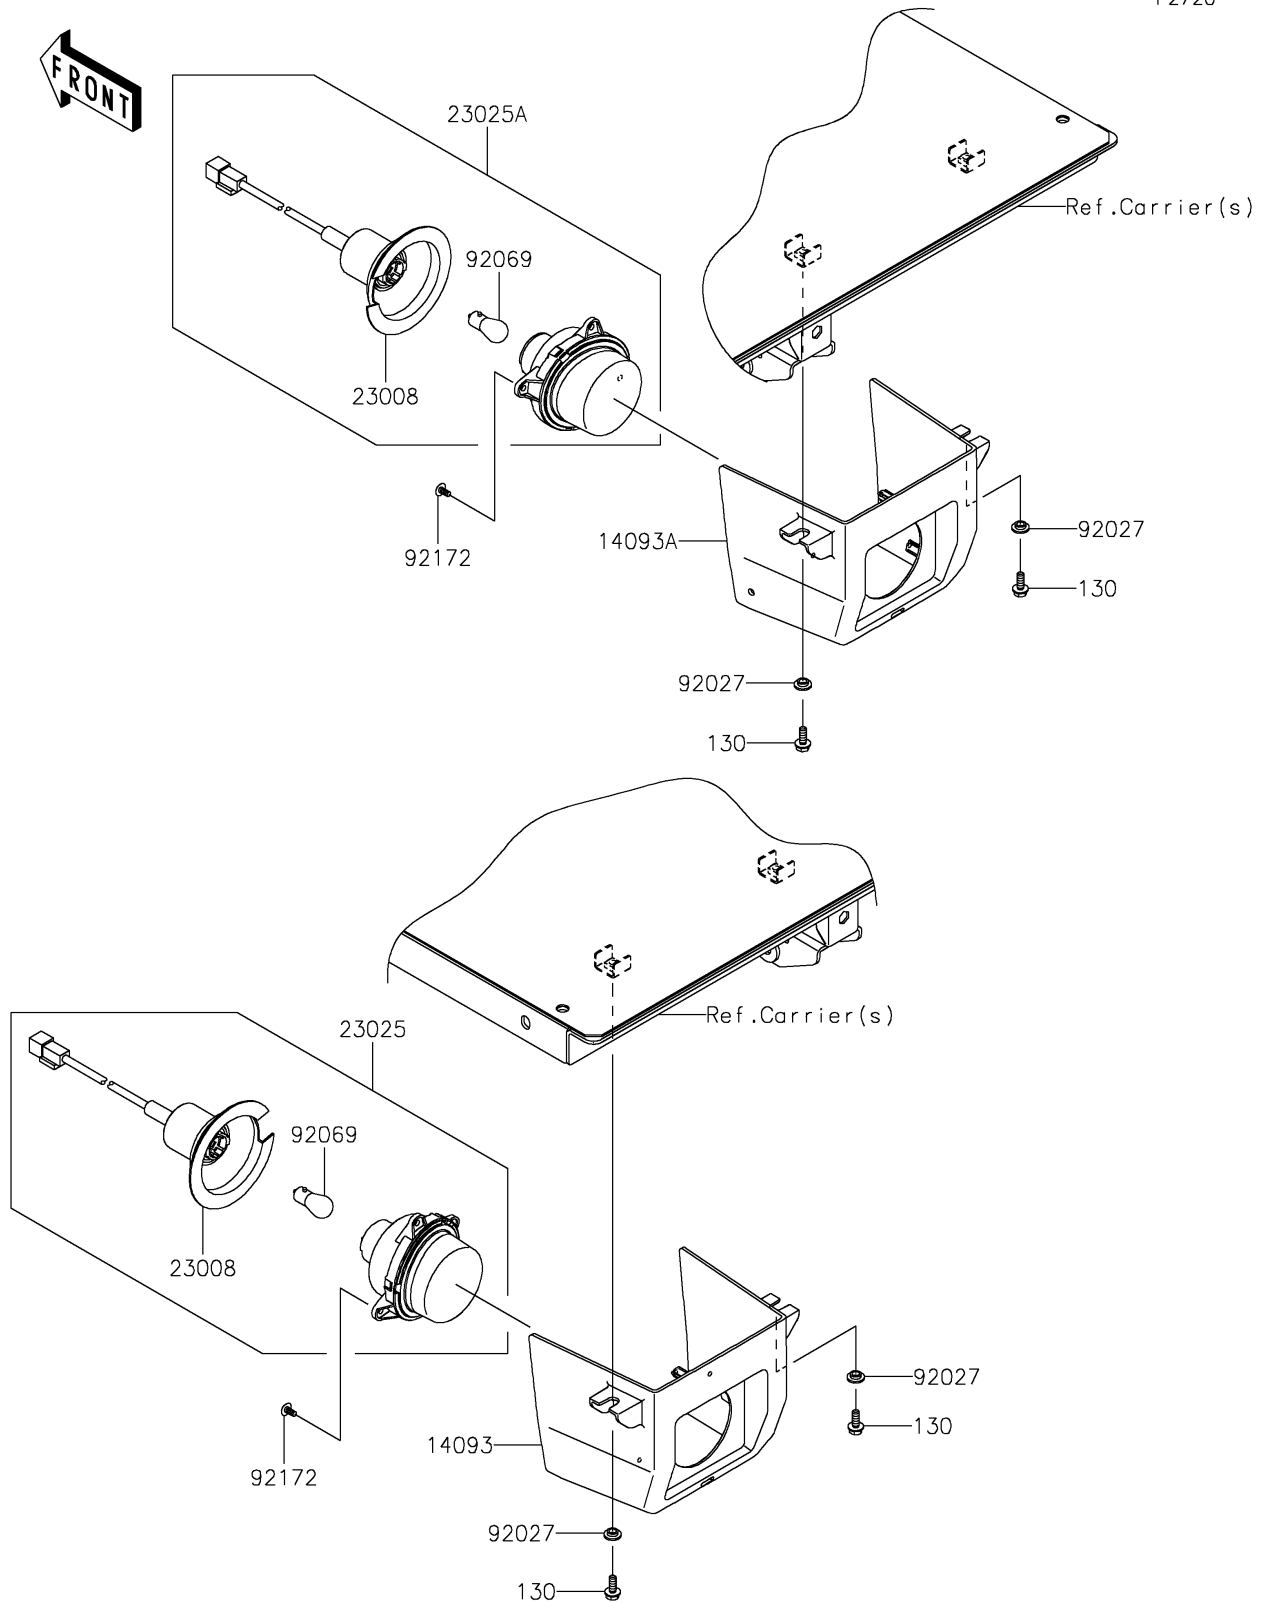

2018 MULE PRO-FXR™ PARTS DIAGRAM

Taillight(s)

F2720

2018 MULE PRO-FXR™ PARTS LIST

Taillight(s)

ITEM NAME	PART NUMBER	QUANTITY
BOLT-FLANGED,6X16 (Ref # 130)	130CA0616	1
COVER,TAIL LAMP,LH (Ref # 14093)	14093-0580	1
COVER,TAIL LAMP,RH (Ref # 14093A)	14093-0581	1
SOCKET-ASSY (Ref # 23008)	23008-0162	1
LAMP-TAIL,LH (Ref # 23025)	23025-0334	1
LAMP-TAIL,RH (Ref # 23025A)	23025-0341	1
COLLAR,L=4.6 (Ref # 92027)	92027-1168	1
BULB,12V 21/5W (Ref # 92069)	92069-0072	1
SCREW,TAPPING,5X10 (Ref # 92172)	92172-0262	1