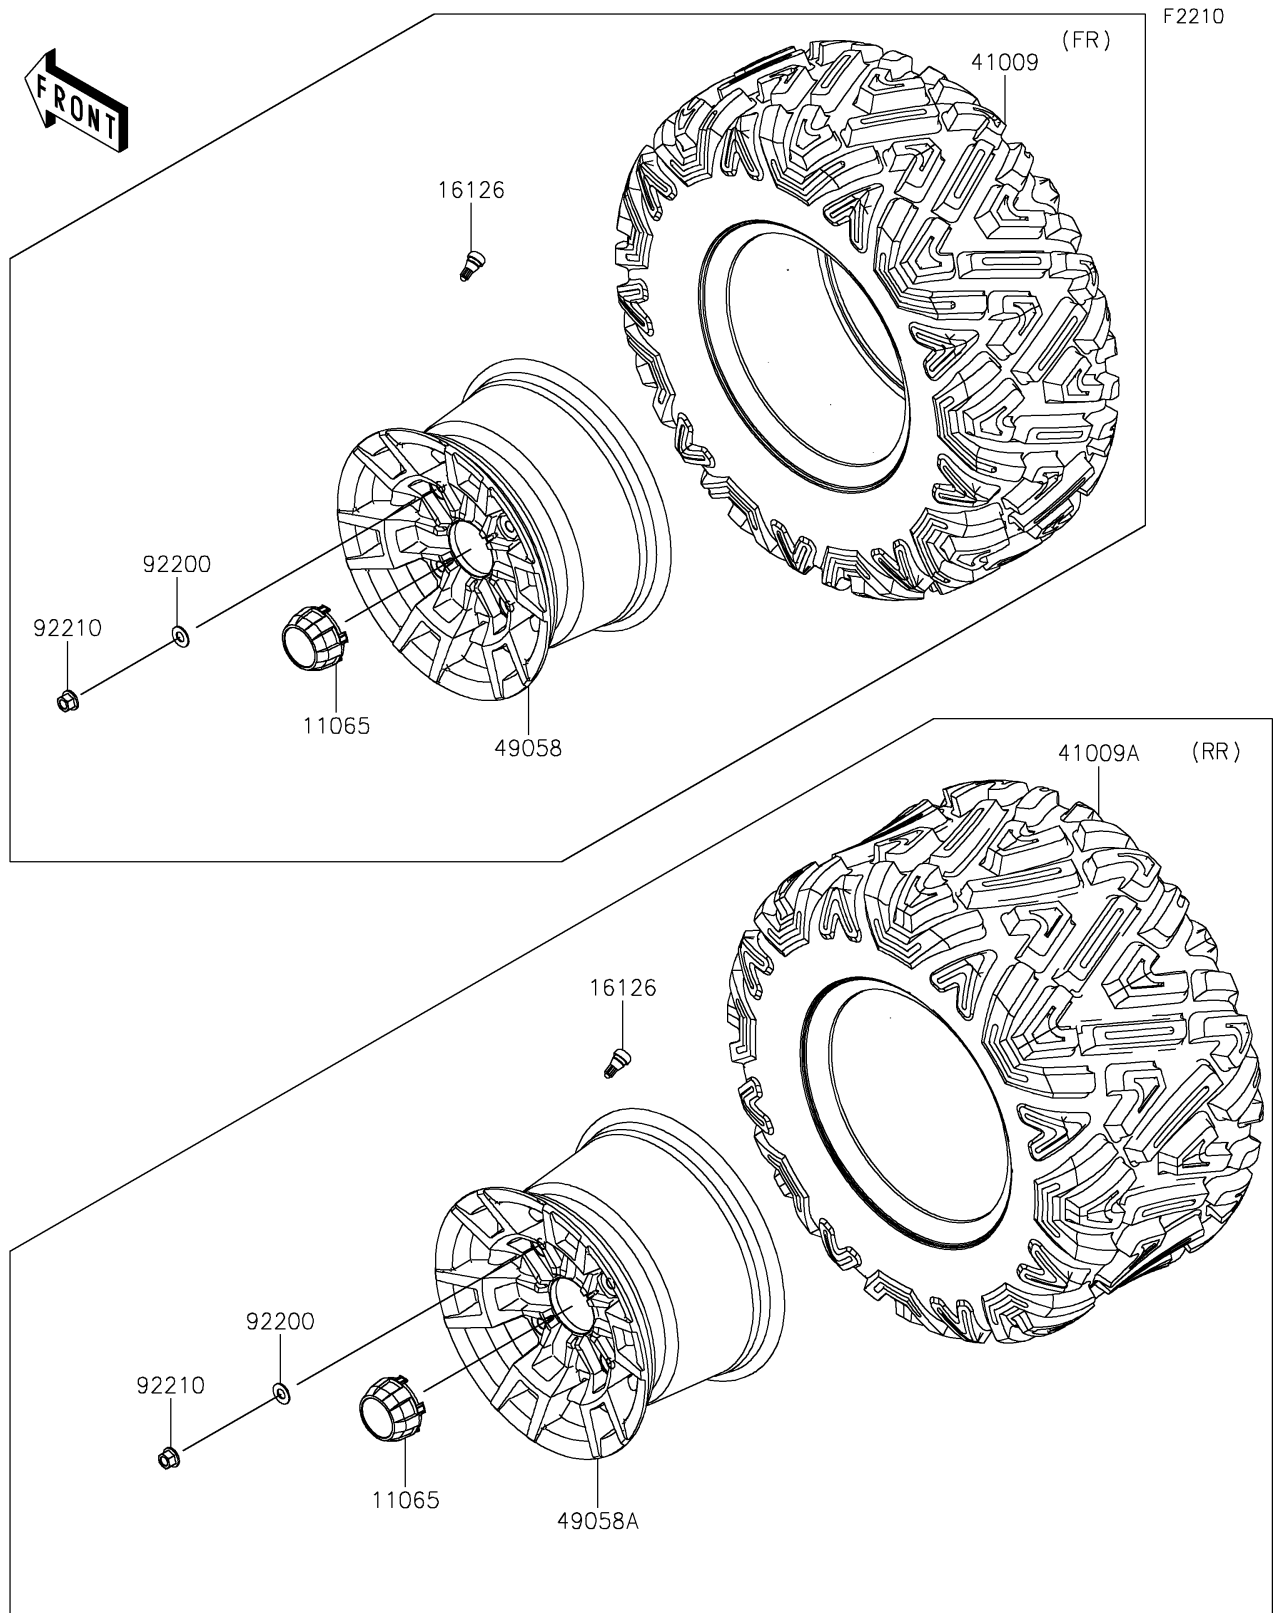

## 2018 MULE PRO-FXR™ PARTS DIAGRAM

Wheels/Tires

## 2018 MULE PRO-FXR™ PARTS LIST

Wheels/Tires

ITEM NAME	PART NUMBER	QUANTITY
CAP,WHEEL,F.BLACK (Ref # 11065)	11065-0893-6Z	1
VALVE (Ref # 16126)	16126-4001	1
TIRE,FR,27X9.00-12 6PR,DURO PG2 (Ref # 41009)	41009-0723	1
TIRE,RR,27X11.00-12 6PR,DURO PG2 (Ref # 41009A)	41009-0724	1
WHEEL,FR,12X7.0AT,AL,BLACK (Ref # 49058)	49058-0625-31D	1
WHEEL,RR,12X8.0AT,AL,BLACK (Ref # 49058A)	49058-0626-31D	1
WASHER,12.1X25X1.6 (Ref # 92200)	92200-0455	1
NUT,12MM (Ref # 92210)	92210-0603	1