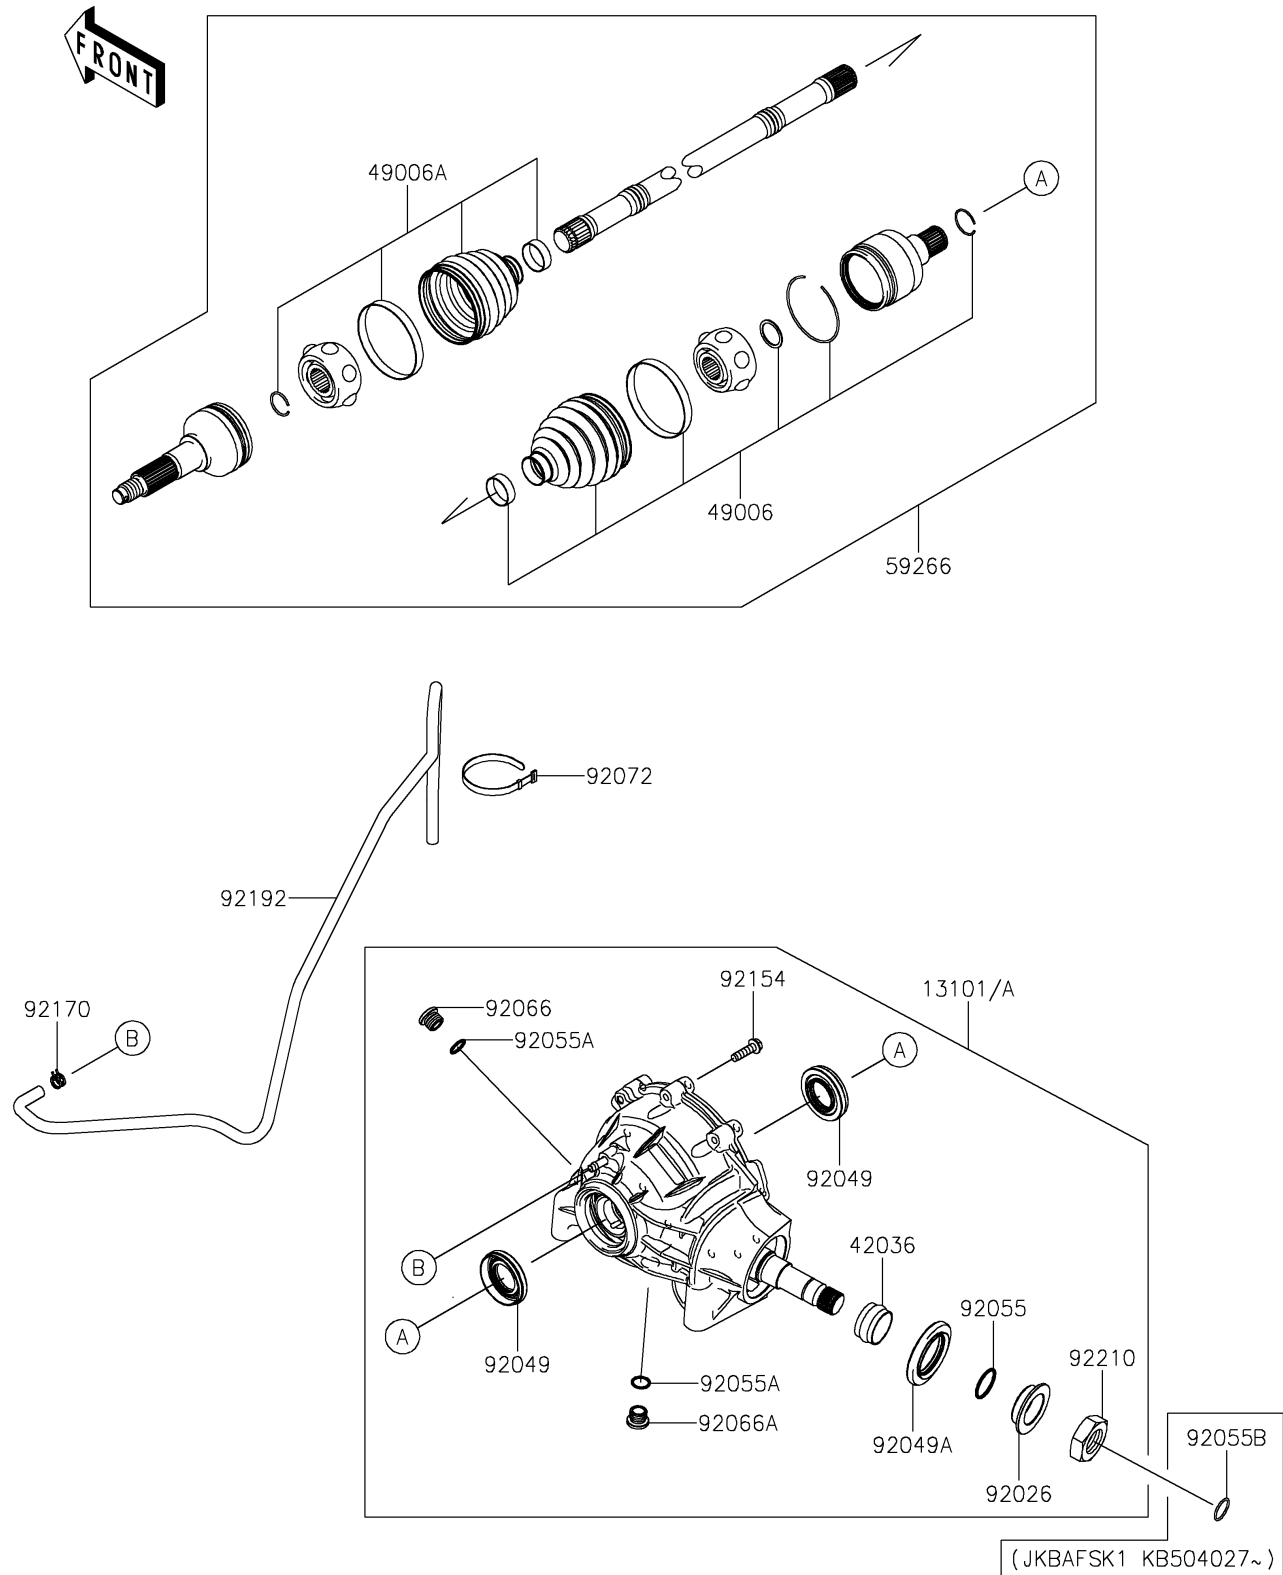

2018 MULE PRO-FXR™ PARTS DIAGRAM

Drive Shaft-Front

E3136

2018 MULE PRO-FXR™ PARTS LIST

Drive Shaft-Front

ITEM NAME	PART NUMBER	QUANTITY
GEAR-ASSY,FRONT DIFFERENTIAL (Ref # 13101)	13101-0662	1
SLEEVE (Ref # 42036)	42036-0741	1
BOOT,INSIDE (Ref # 49006)	49006-0578	1
BOOT,OUTSIDE (Ref # 49006A)	49006-0584	1
JOINT-BALL,FR (Ref # 59266)	59266-0710	1
SPACER (Ref # 92026)	92026-0776	1
SEAL-OIL,33X60X7 (Ref # 92049)	92049-0760	1
SEAL-OIL,44X72X7 (Ref # 92049A)	92049-0766	1
RING-O (Ref # 92055)	92055-0788	1
RING-O,15.3X2.2 (Ref # 92055A)	92055-0830	1
PLUG (Ref # 92066)	92066-0777	1
PLUG (Ref # 92066A)	92066-0778	1
BAND,L=186 (Ref # 92072)	92072-056	1
BOLT,FLANGED,8X30 (Ref # 92154)	92154-1370	1
CLAMP (Ref # 92170)	92170-2082	1
TUBE,BREATHING (Ref # 92192)	92192-1341	1
NUT (Ref # 92210)	92210-0894	1