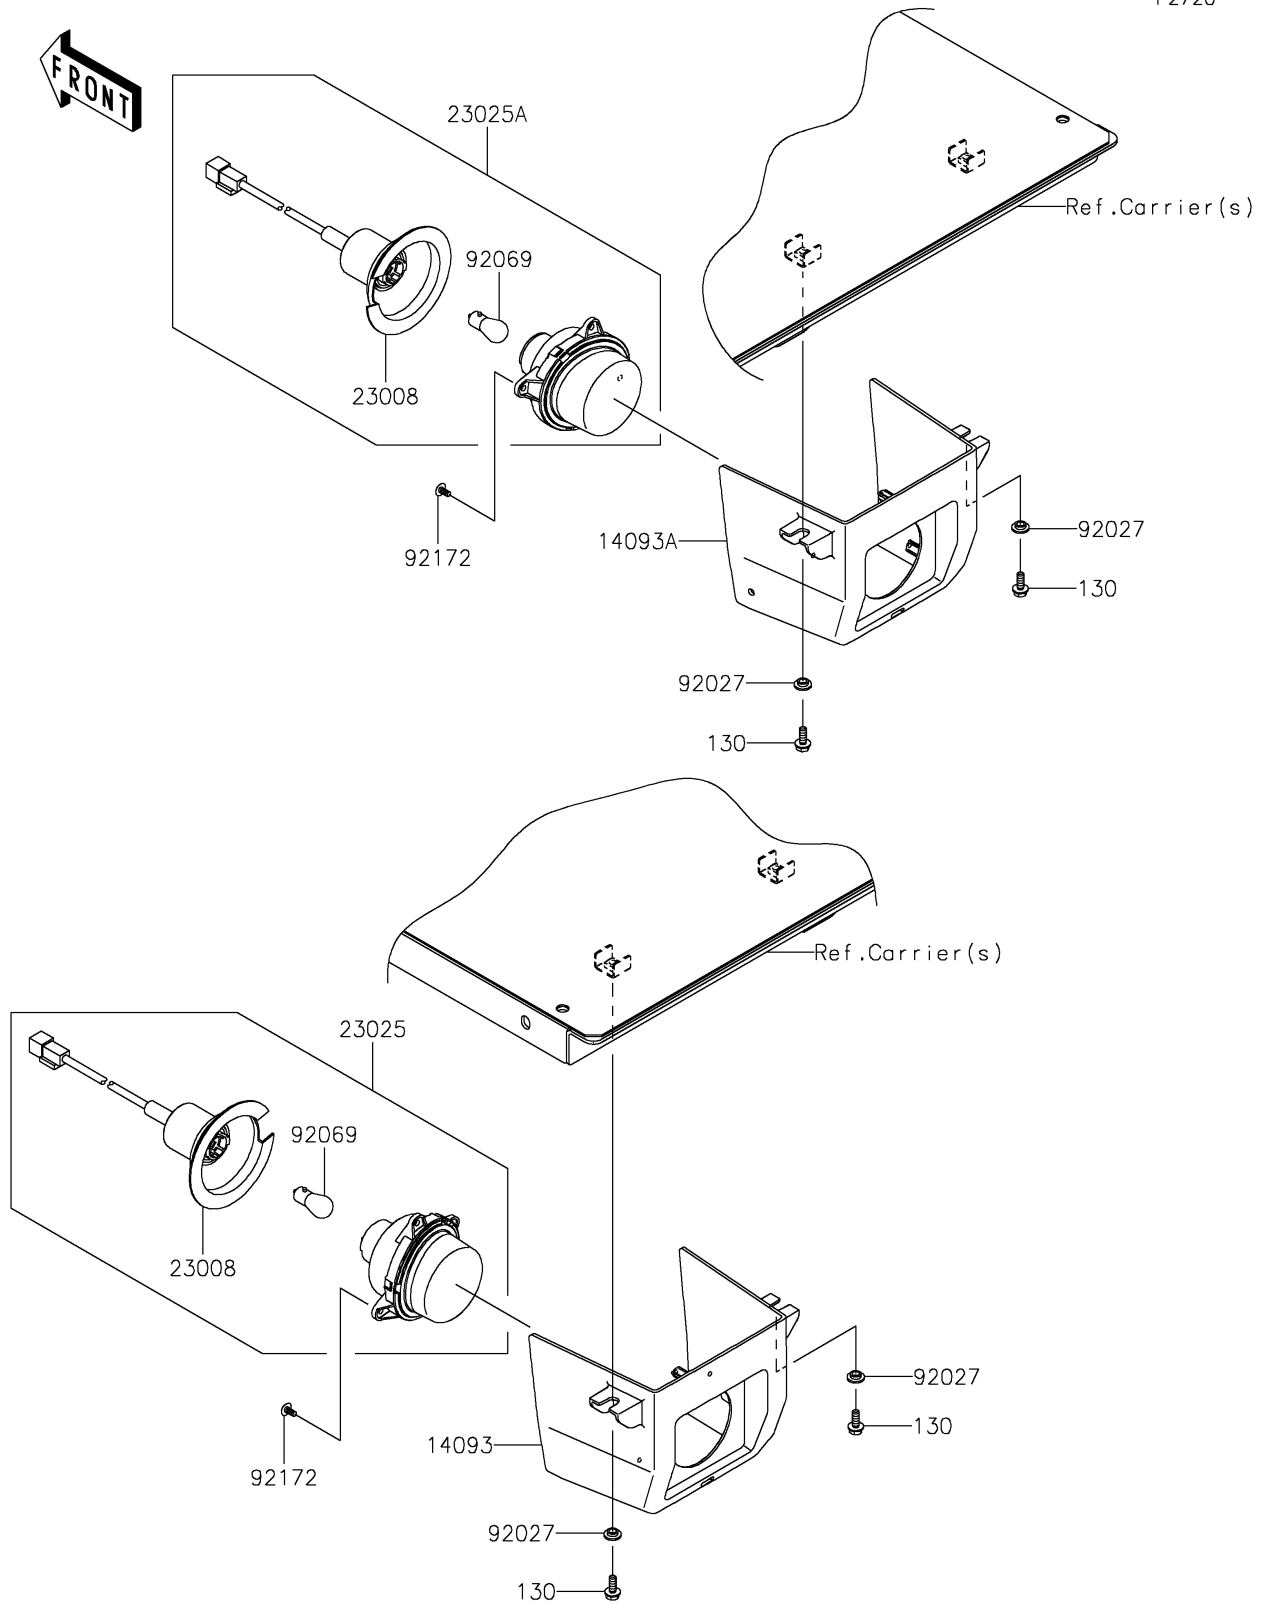

2018 MULE PRO-FX™ EPS LE PARTS DIAGRAM

Taillight(s)

F2720

2018 MULE PRO-FX™ EPS LE PARTS LIST

Taillight(s)

ITEM NAME	PART NUMBER	QUANTITY
BOLT-FLANGED,6X16 (Ref # 130)	130CA0616	1
COVER,TAIL LAMP,LH (Ref # 14093)	14093-0580	1
COVER,TAIL LAMP,RH (Ref # 14093A)	14093-0581	1
SOCKET-ASSY (Ref # 23008)	23008-0162	1
LAMP-TAIL,LH (Ref # 23025)	23025-0334	1
LAMP-TAIL,RH (Ref # 23025A)	23025-0341	1
COLLAR,L=4.6 (Ref # 92027)	92027-1168	1
BULB,12V 21/5W (Ref # 92069)	92069-0072	1
SCREW,TAPPING,5X10 (Ref # 92172)	92172-0262	1