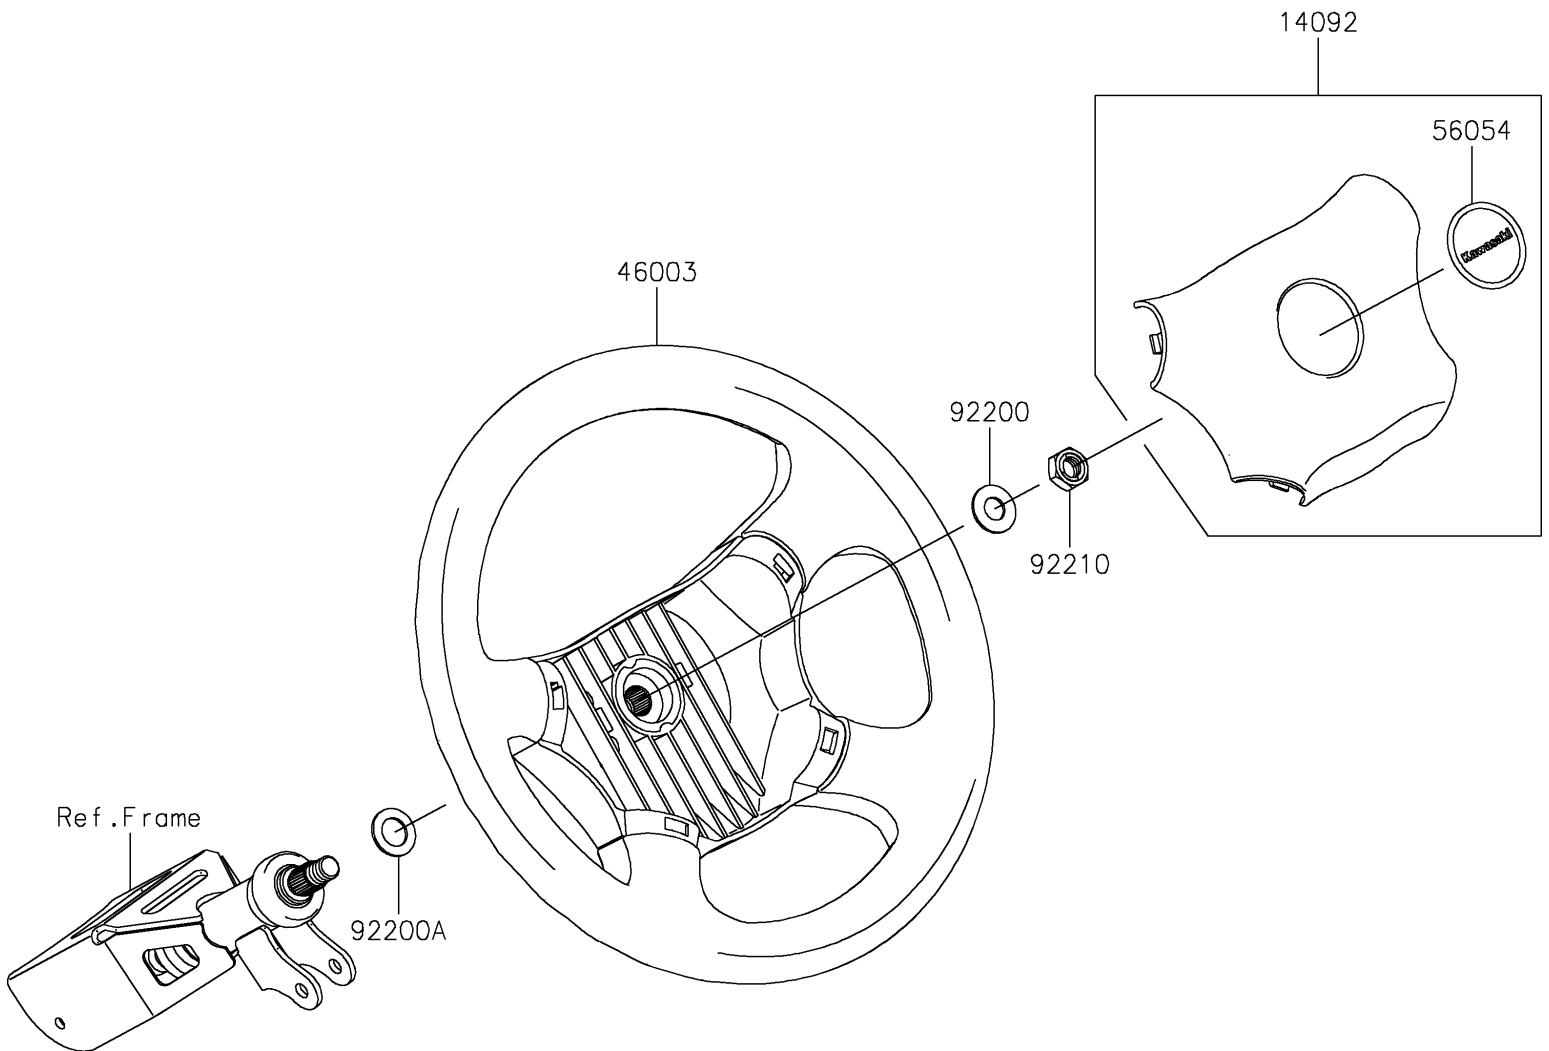

2018 MULE PRO-FX™ EPS LE PARTS DIAGRAM

Steering Wheel

F2311

2018 MULE PRO-FX™ EPS LE PARTS LIST

Steering Wheel

ITEM NAME	PART NUMBER	QUANTITY
COVER,HORN SWITCH (Ref # 14092)	14092-1029	1
HANDLE (Ref # 46003)	46003-0595	1
MARK,CENTER LOGO,KAWASAKI (Ref # 56054)	56054-1188	1
WASHER,12.1X25X1.6 (Ref # 92200)	92200-0455	1
WASHER,15X25X1.6 (Ref # 92200A)	92200-0460	1
NUT,LOCK,12MM (Ref # 92210)	92210-1249	1