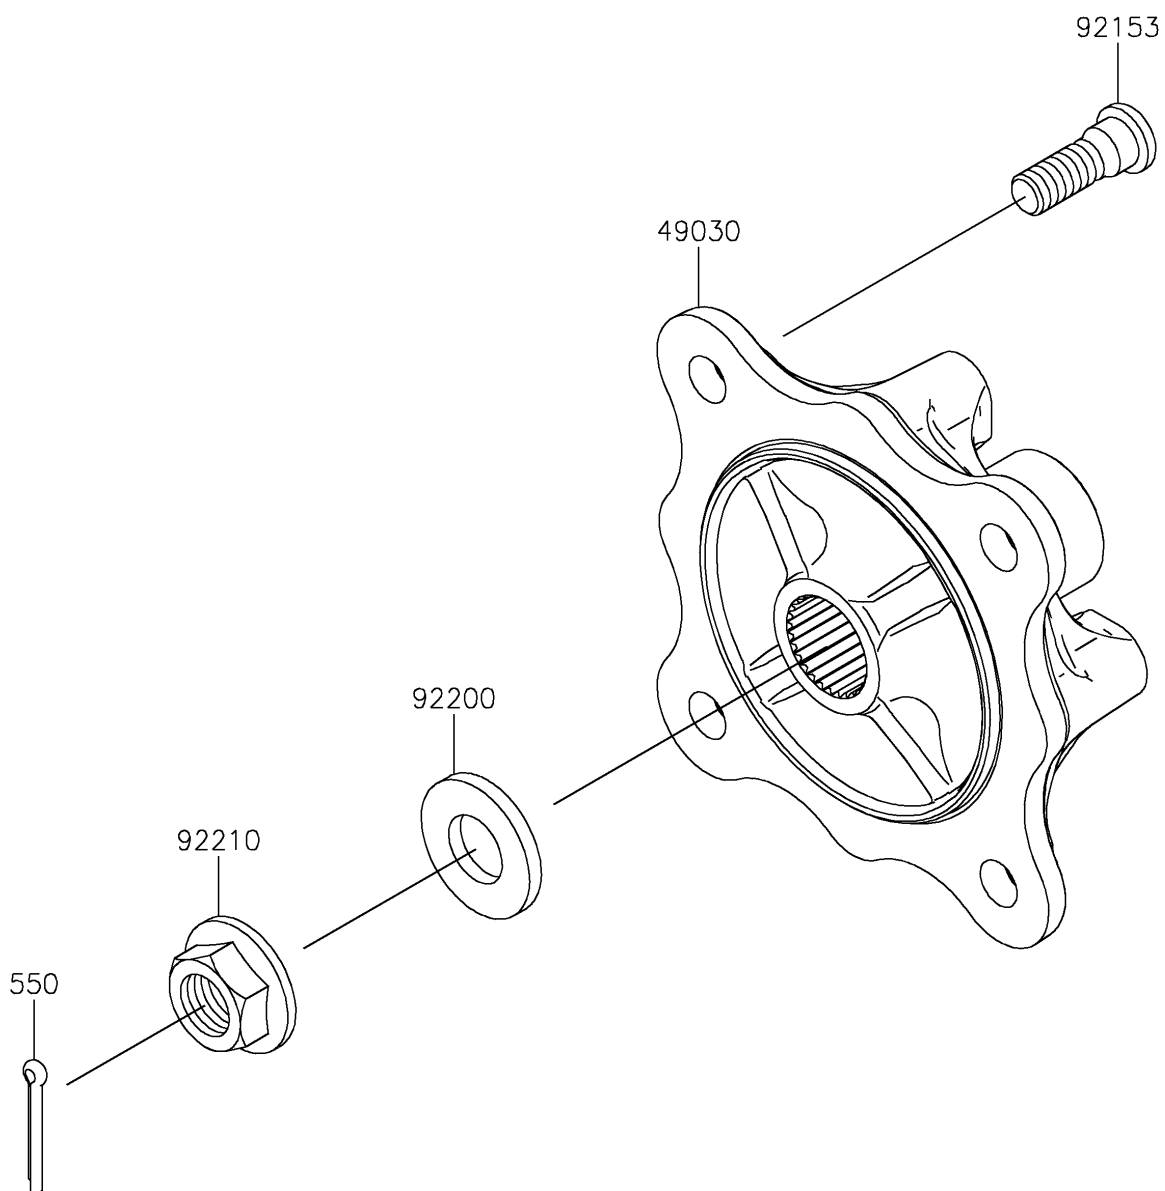

## 2018 MULE PRO-FX™ EPS LE PARTS DIAGRAM

Rear Hubs/Brakes

F2240

## 2018 MULE PRO-FX™ EPS LE PARTS LIST

Rear Hubs/Brakes

ITEM NAME	PART NUMBER	QUANTITY
HUB,RR (Ref # 49030)	49030-0049	1
PIN-COTTER,4.0X30 (Ref # 550)	550AA4030	1
BOLT,12MM (Ref # 92153)	92153-1915	1
WASHER,20.3X41X4.5 (Ref # 92200)	92200-0921	1
NUT,FLANGED,20MM (Ref # 92210)	92210-2093	1