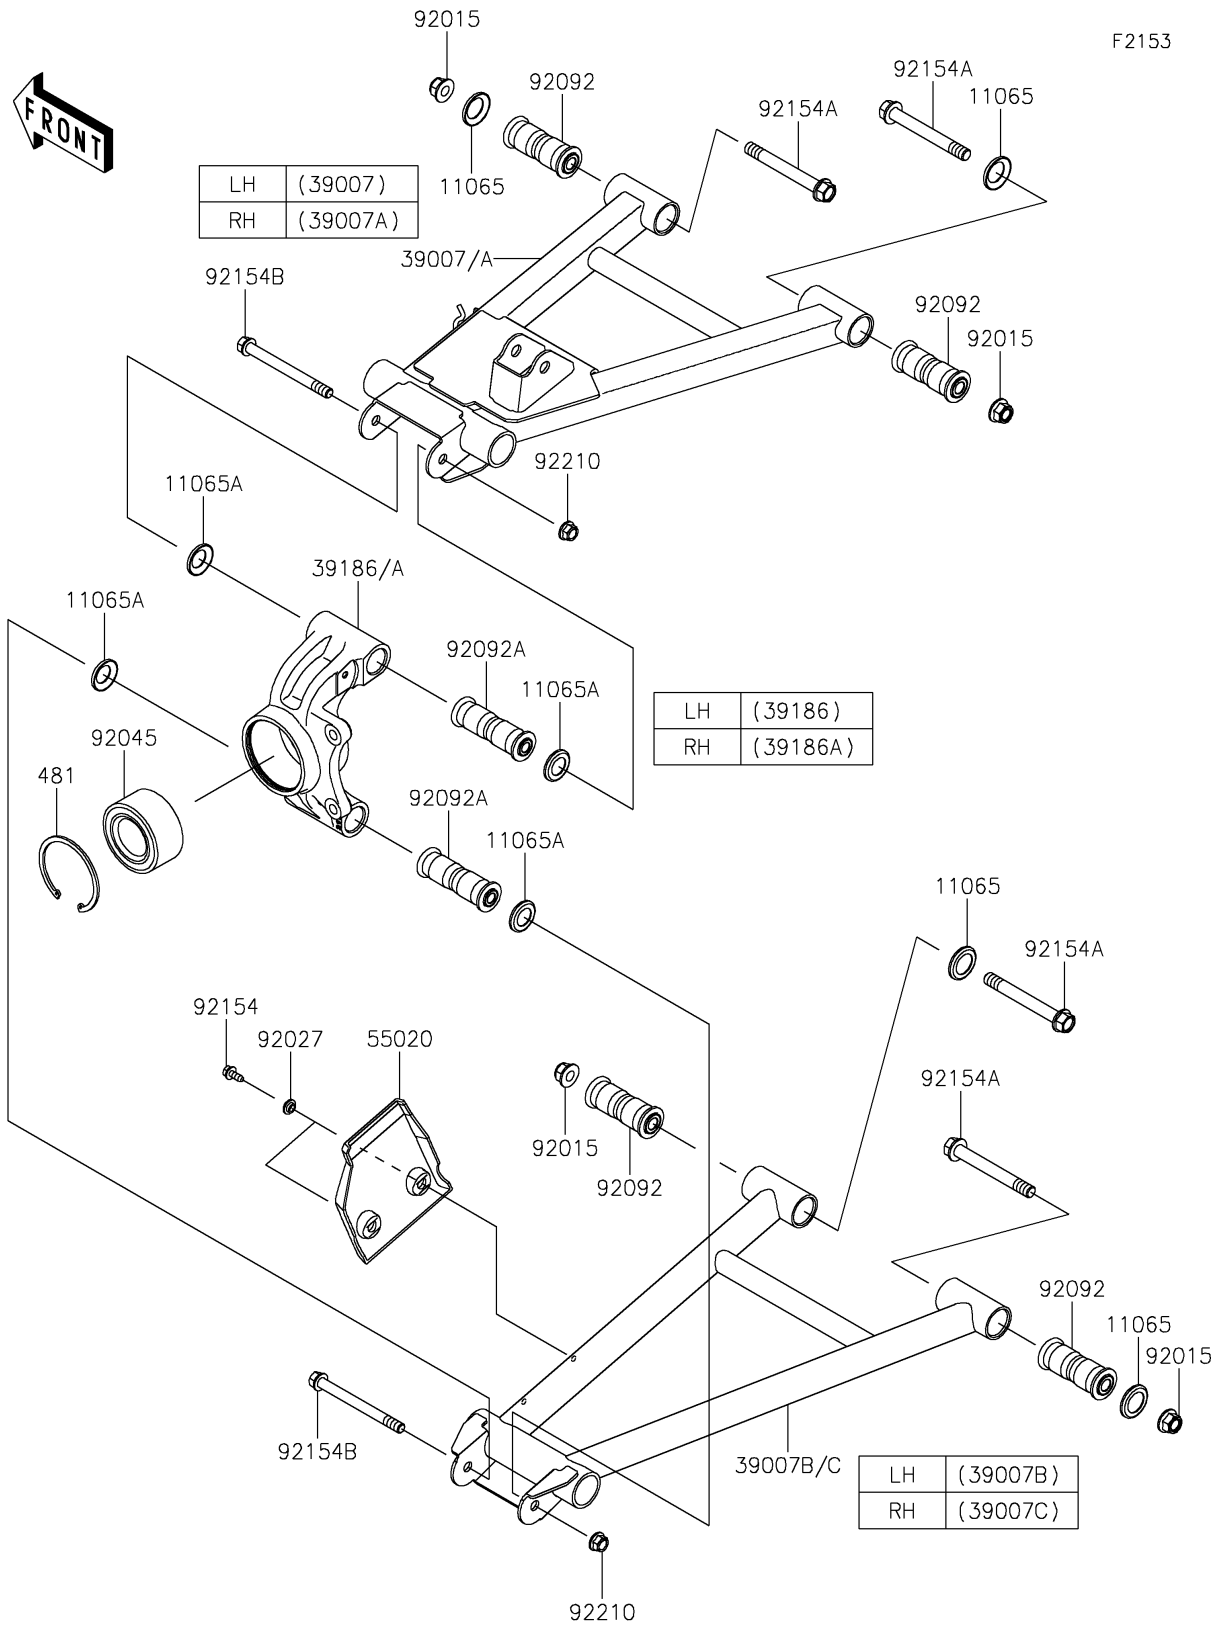

## 2018 MULE PRO-FX™ EPS LE PARTS DIAGRAM

Rear Suspension

## 2018 MULE PRO-FX™ EPS LE PARTS LIST

Rear Suspension

ITEM NAME	PART NUMBER	QUANTITY
CAP,ARM (Ref # 11065)	11065-0838	1
CAP (Ref # 11065A)	11065-0849	1
ARM-SUSP,RR,UPP,LH (Ref # 39007)	39007-0379	1
ARM-SUSP,RR,UPP,RH (Ref # 39007A)	39007-0380	1
ARM-SUSP,RR,LWR,LH (Ref # 39007B)	39007-0381	1
ARM-SUSP,RR,LWR,RH (Ref # 39007C)	39007-0382	1
KNUCKLE,RR,LH (Ref # 39186)	39186-0317	1
KNUCKLE,RR,RH (Ref # 39186A)	39186-0318	1
CIRCLIP-TYPE-C (Ref # 481)	481J7500	1
GUARD,RR CVJ (Ref # 55020)	55020-0931	1
NUT,LOCK,FLANGED,12MM (Ref # 92015)	92015-1433	1
COLLAR,L=4.6 (Ref # 92027)	92027-1168	1
BEARING-BALL,40X74X36 (Ref # 92045)	92045-0763	1
BUSHING-RUBBER,12X20X78 (Ref # 92092)	92092-0028	1
BUSHING-RUBBER,10.1X17X88 (Ref # 92092A)	92092-0029	1
BOLT,6X15.6 (Ref # 92154)	92154-1250	1
BOLT,FLANGED,12X100 (Ref # 92154A)	92154-1318	1
BOLT,FLANGED,10X110 (Ref # 92154B)	92154-1353	1
NUT,LOCK,FLANGED,10MM (Ref # 92210)	92210-0276	1