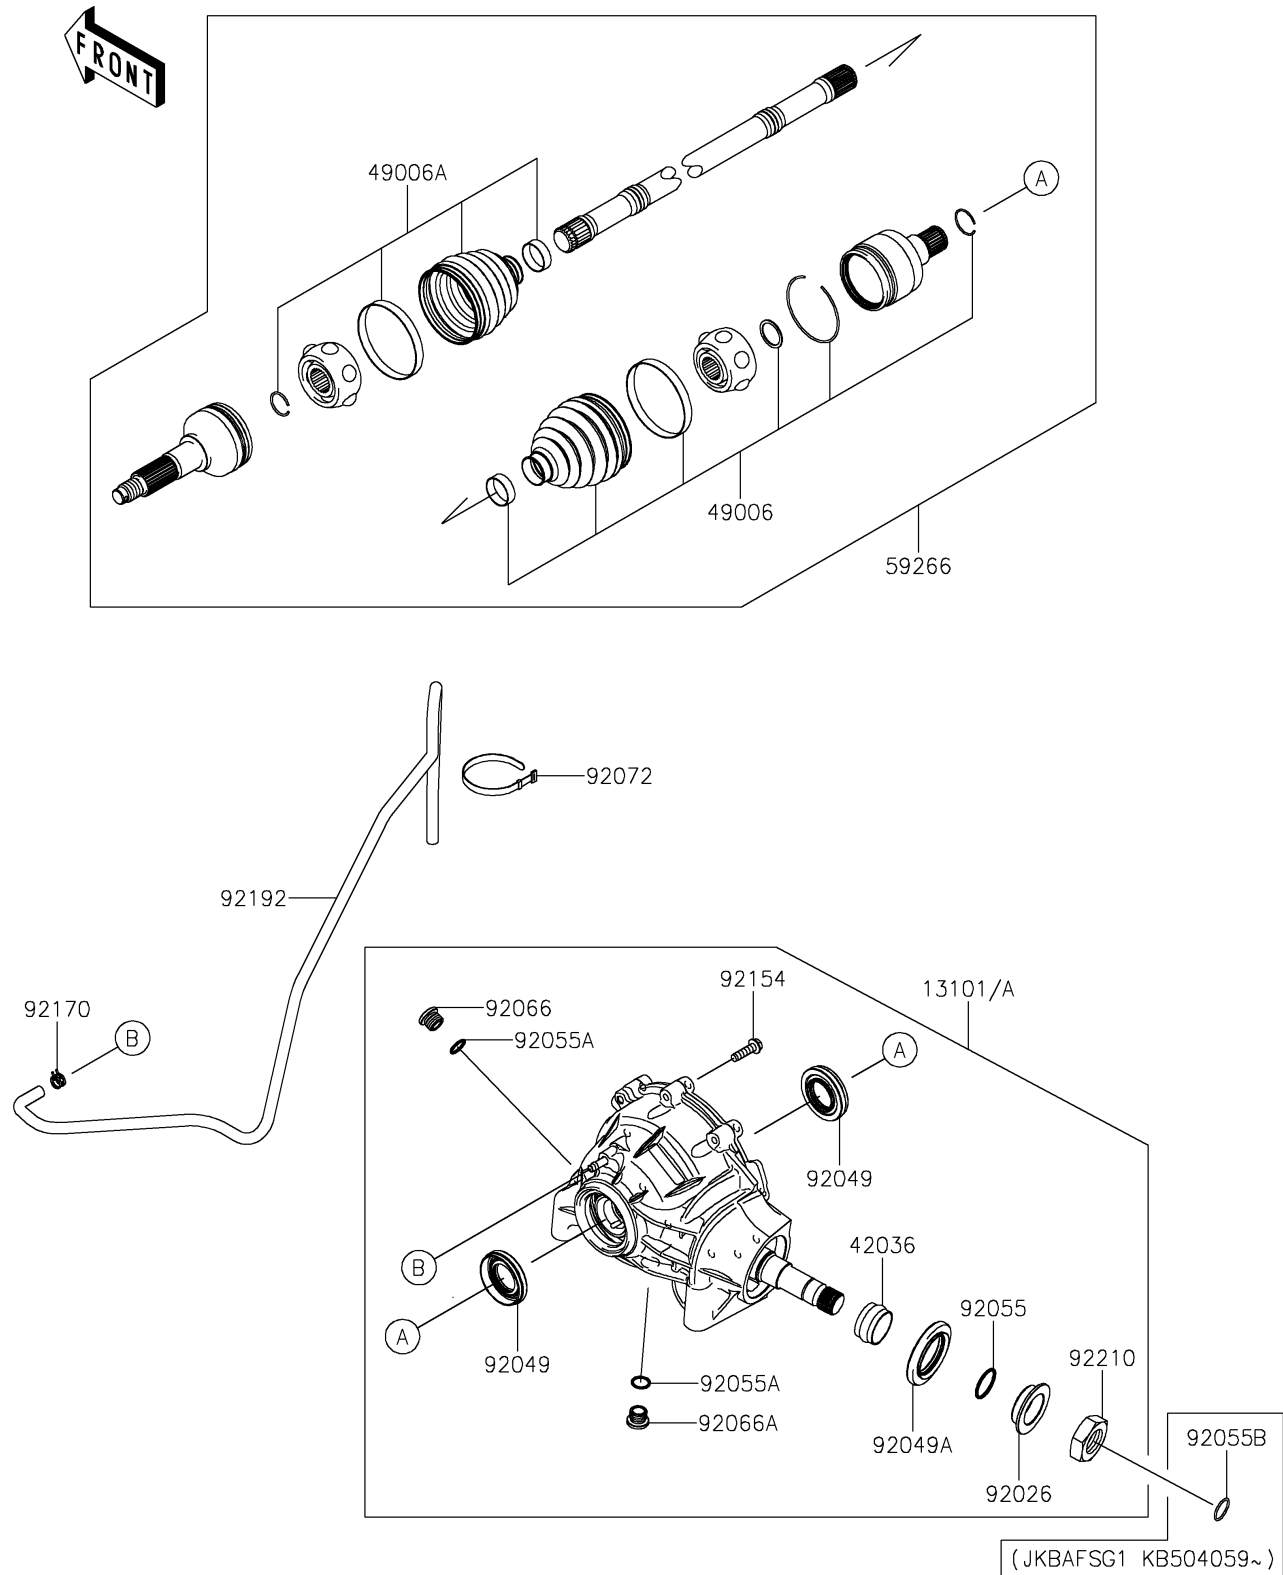

## 2018 MULE PRO-FX™ EPS LE PARTS DIAGRAM

Drive Shaft-Front

E3136

## 2018 MULE PRO-FX™ EPS LE PARTS LIST

Drive Shaft-Front

ITEM NAME	PART NUMBER	QUANTITY
GEAR-ASSY,FRONT DIFFERENTIAL (Ref # 13101)	13101-0662	1
SLEEVE (Ref # 42036)	42036-0741	1
BOOT,INSIDE (Ref # 49006)	49006-0578	1
BOOT,OUTSIDE (Ref # 49006A)	49006-0584	1
JOINT-BALL,FR (Ref # 59266)	59266-0710	1
SPACER (Ref # 92026)	92026-0776	1
SEAL-OIL,33X60X7 (Ref # 92049)	92049-0760	1
SEAL-OIL,44X72X7 (Ref # 92049A)	92049-0766	1
RING-O (Ref # 92055)	92055-0788	1
RING-O,15.3X2.2 (Ref # 92055A)	92055-0830	1
PLUG (Ref # 92066)	92066-0777	1
PLUG (Ref # 92066A)	92066-0778	1
BAND,L=186 (Ref # 92072)	92072-056	1
BOLT,FLANGED,8X30 (Ref # 92154)	92154-1370	1
CLAMP (Ref # 92170)	92170-2082	1
TUBE,BREATHING (Ref # 92192)	92192-1341	1
NUT (Ref # 92210)	92210-0894	1