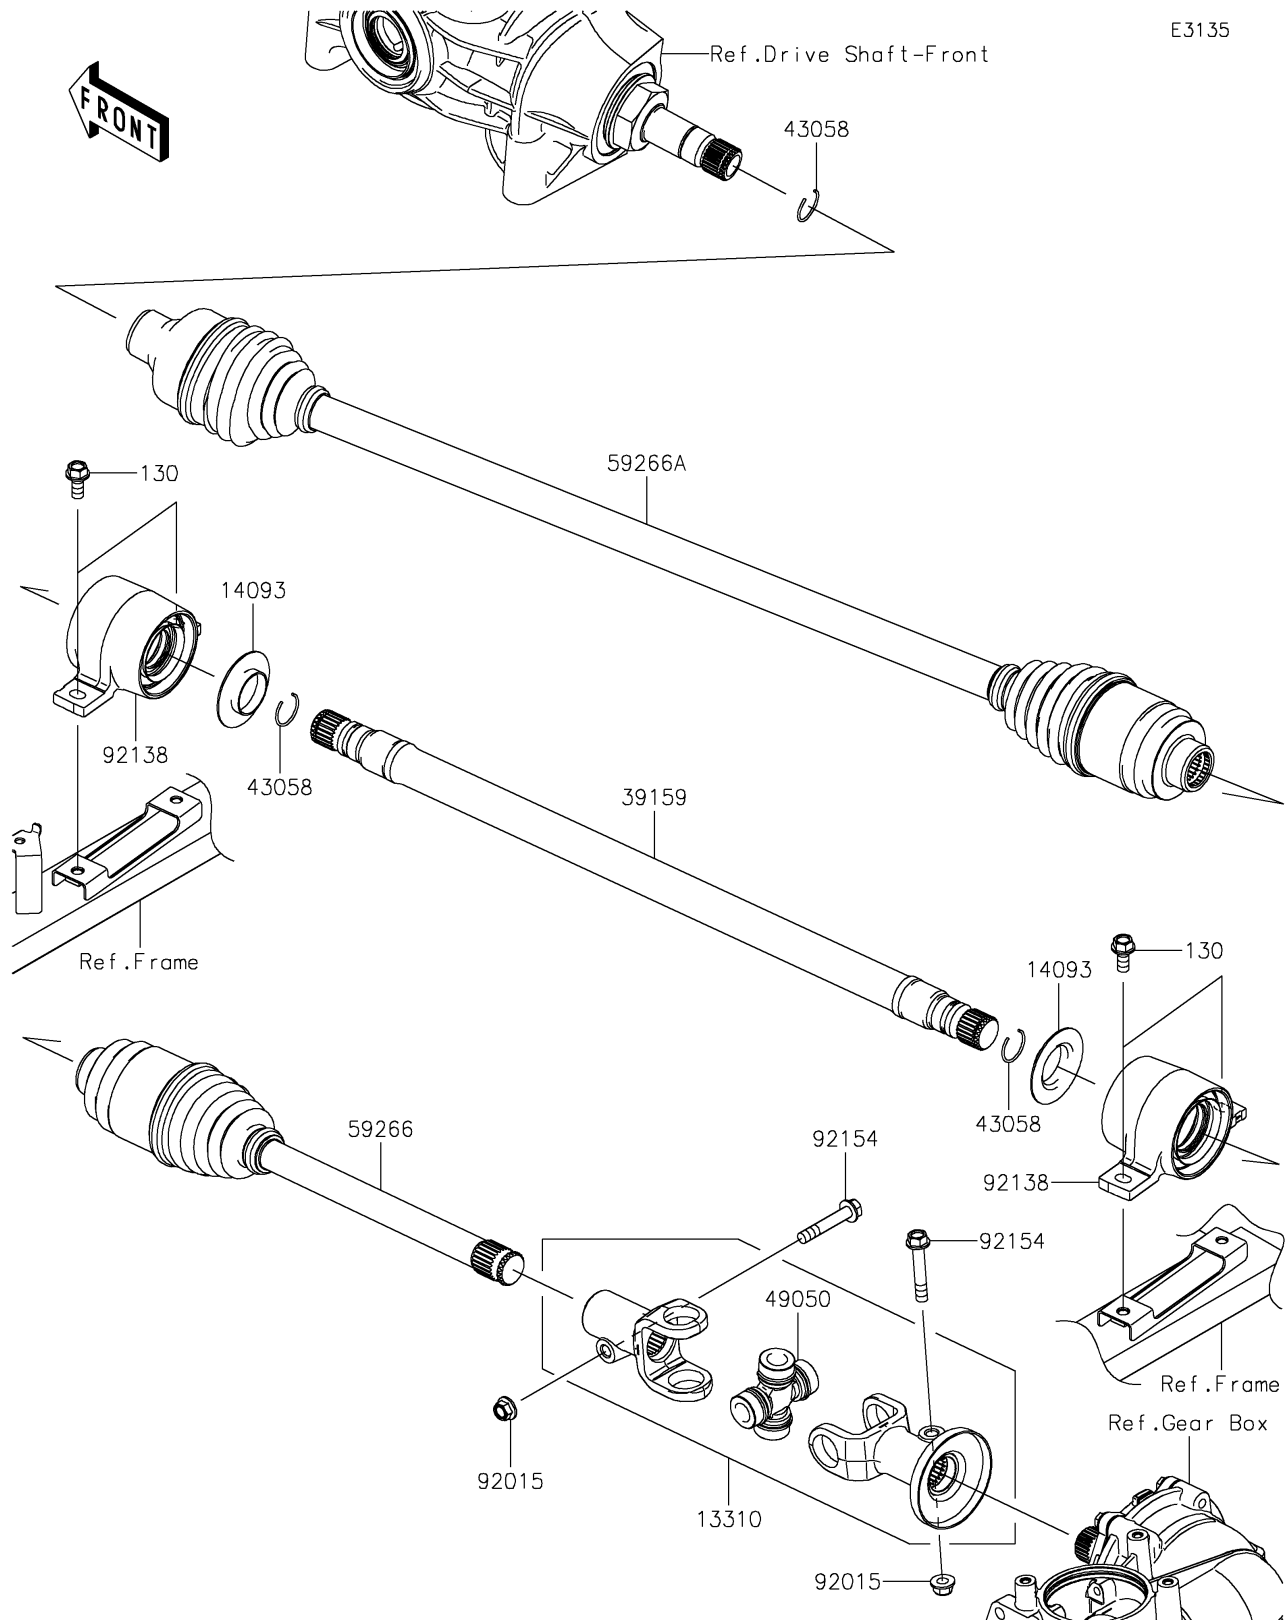

2018 MULE PRO-FX™ EPS LE PARTS DIAGRAM

Drive Shaft-Propeller

E3135

2018 MULE PRO-FX™ EPS LE PARTS LIST

Drive Shaft-Propeller

ITEM NAME	PART NUMBER	QUANTITY
BOLT-FLANGED,8X18 (Ref # 130)	130BA0818	1
SHAFT-ASSY (Ref # 13310)	13310-0038	1
COVER,SIDE RIP (Ref # 14093)	14093-0006	1
SHAFT-DRIVE (Ref # 39159)	39159-0045	1
RING (Ref # 43058)	43058-0018	1
SPIDER (Ref # 49050)	49050-0034	1
JOINT-BALL,T/M SIDE (Ref # 59266)	59266-0716	1
JOINT-BALL,FR DIFF SIDE (Ref # 59266A)	59266-0735	1
NUT,8MM (Ref # 92015)	92015-1432	1
BEARING-COMP (Ref # 92138)	92138-0002	1
BOLT,FLANGED,8X46 (Ref # 92154)	92154-1365	1